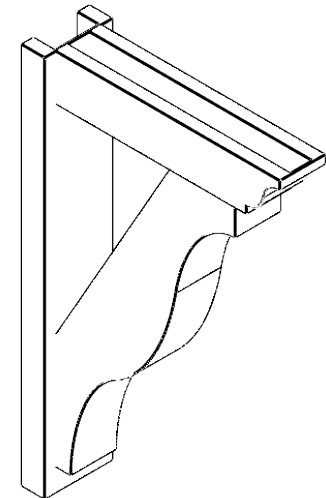

ITEM NUMBER: OUTUROC040X060X22000X34000X040X020X040FST04RCPR

4"W TOP X 6"W BACK X 22"D X 34"H X 4"T TOP X 2"T BACK TIMBERTHANE ROUGH CEDAR FUNSTON FAUX WOOD OPEN OUTLOOKER, TRADITIONAL TOP AND BLOCK BACK, 4"W CLOSED BRACE, PRIMED TAN

SIDE PROFILE

FRONT PROFILE

ISOMETRIC

EKENA MILLWORK
2300 WEST MAIN ST.
CLARKSVILLE, TX 75426
TOLL FREE: 866-607-0453
WWW.EKENAMILLWORK.COM

NOTES

1. INSTALLATION TO BE COMPLETED IN ACCORDANCE WITH MANUFACTURER'S SPECIFICATIONS.
2. DRAWING MAY NOT BE TO SCALE
3. THIS DRAWING IS INTENDED FOR DESIGN AND PLANNING PURPOSES ONLY.
4. ALL INFORMATION CONTAINED HEREIN WAS CURRENT AT THE TIME OF DEVELOPMENT BUT MUST BE REVIEWED AND APPROVED BY THE PRODUCT MANUFACTURER TO BE CONSIDERED ACCURATE.
5. TIMBERTHANE ARCHITECTURAL PRODUCTS ARE MADE FROM HIGH DENSITY URETHANE AND COME FACTORY PRIMED