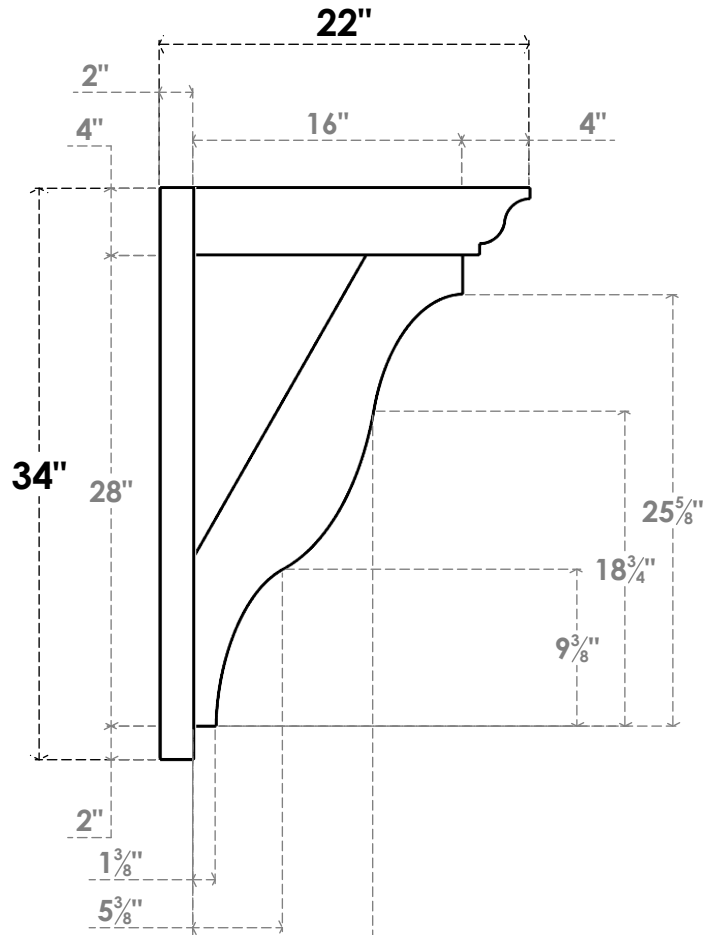

ITEM NUMBER: OUTUROC040X060X22000X34000X040X020X040FST04RCPR

4"W TOP X 6"W BACK X 22"D X 34"H X 4"T TOP X 2"T BACK TIMBERTHANE ROUGH CEDAR FUNSTON FAUX WOOD OPEN OUTLOOKER, TRADITIONAL TOP AND BLOCK BACK, 4"W CLOSED BRACE, PRIMED TAN

SIDE PROFILE

FRONT PROFILE

ISOMETRIC

EKENA MILLWORK
2300 WEST MAIN ST.
CLARKSVILLE, TX 75426
TOLL FREE: 866-607-0453
WWW.EKENAMILLWORK.COM

NOTES

1. INSTALLATION TO BE COMPLETED IN ACCORDANCE WITH MANUFACTURER'S SPECIFICATIONS.
2. DRAWING MAY NOT BE TO SCALE
3. THIS DRAWING IS INTENDED FOR DESIGN AND PLANNING PURPOSES ONLY.
4. ALL INFORMATION CONTAINED HEREIN WAS CURRENT AT THE TIME OF DEVELOPMENT BUT MUST BE REVIEWED AND APPROVED BY THE PRODUCT MANUFACTURER TO BE CONSIDERED ACCURATE.
5. TIMBERTHANE ARCHITECTURAL PRODUCTS ARE MADE FROM HIGH DENSITY URETHANE AND COME FACTORY PRIMED