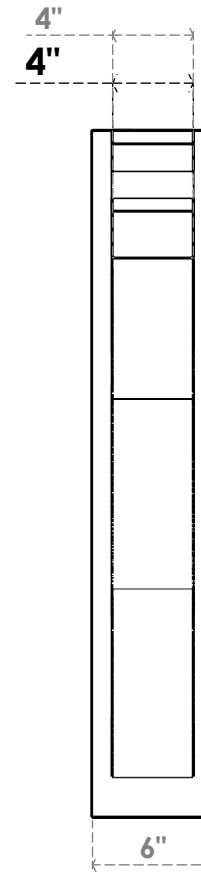

ITEM NUMBER: OUTUROC040X060X22000X34000X040X020X040FST04RCPR

4"W TOP X 6"W BACK X 22"D X 34"H X 4"T TOP X 2"T BACK TIMBERTHANE ROUGH CEDAR FUNSTON FAUX WOOD OPEN OUTLOOKER, TRADITIONAL TOP AND BLOCK BACK, 4"W CLOSED BRACE, PRIMED TAN

SIDE PROFILE

FRONT PROFILE

ISOMETRIC

EKENA MILLWORK
2300 WEST MAIN ST.
CLARKSVILLE, TX 75426
TOLL FREE: 866-607-0453
WWW.EKENAMILLWORK.COM

NOTES

1. INSTALLATION TO BE COMPLETED IN ACCORDANCE WITH MANUFACTURER'S SPECIFICATIONS.
2. DRAWING MAY NOT BE TO SCALE
3. THIS DRAWING IS INTENDED FOR DESIGN AND PLANNING PURPOSES ONLY.
4. ALL INFORMATION CONTAINED HEREIN WAS CURRENT AT THE TIME OF DEVELOPMENT BUT MUST BE REVIEWED AND APPROVED BY THE PRODUCT MANUFACTURER TO BE CONSIDERED ACCURATE.
5. TIMBERTHANE ARCHITECTURAL PRODUCTS ARE MADE FROM HIGH DENSITY URETHANE AND COME FACTORY PRIMED