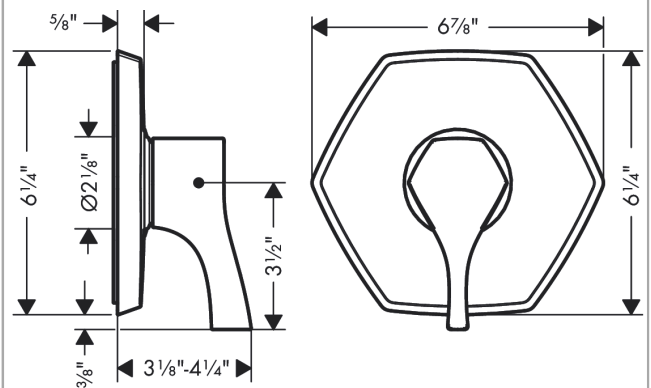

**Locarno
Pressure Balance Trim**

Finishes : **matte black** Part no. : **04822670**

Description

Features

- Temperature and on/off control for 1 outlet
- Flow: 5.44 GPM (20.6 L/Min)
- Integrated bypass for use with diverter tub spouts

Item details

List Price \$ 343.00

Compliance

Product image

Scale drawing

Locarno
Pressure Balance Trim

Finishes : **matte black** Part no. : **04822670**

Exploded drawing

Year of production: >03/21

Locarno

Pressure Balance Trim

Finishes : **matte black** Part no. : **04822670**

Spare parts list

Year of production: >03/21

Pos.	Description	Part no.	Price	PU
1	O-ring 16x2	98133000	-	1
2	set of screws	96525000	-	1
3	cartridge, assy	88727000	-	1
4	holder for escutcheon	98793000	-	1
5	set of fixing screws	96454000	-	1
6	sleeve	88765670	-	1
7	escutcheon	93912671	-	1
8	handle	93911671	-	1
a	extension 25 mm	13595000	-	1