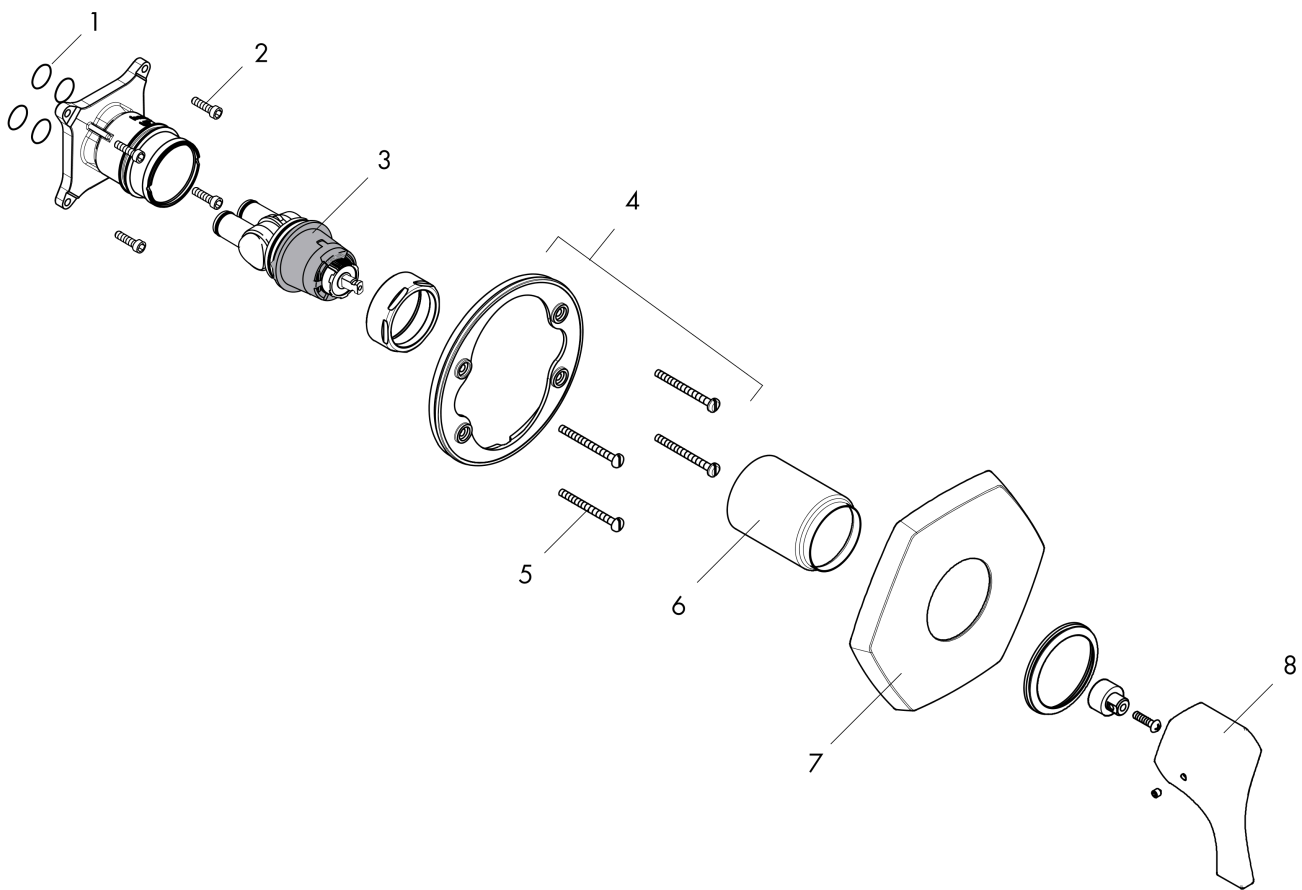

**Locarno
Pressure Balance Trim**

Finishes : **matte black** Part no. : **04822670**

Description

Features

- Temperature and on/off control for 1 outlet
- Flow: 5.44 GPM (20.6 L/Min)
- Integrated bypass for use with diverter tub spouts

Item details

List Price \$ 343.00

Compliance

Product image

Scale drawing

Locarno
Pressure Balance Trim

Finishes : **matte black** Part no. : **04822670**

Exploded drawing

Year of production: >03/21

Locarno

Pressure Balance Trim

Finishes : **matte black** Part no. : **04822670**

Spare parts list

Year of production: >03/21

Pos.	Description	Part no.	Price	PU
1	O-ring 16x2	98133000	-	1
2	set of screws	96525000	-	1
3	cartridge, assy	88727000	-	1
4	holder for escutcheon	98793000	-	1
5	set of fixing screws	96454000	-	1
6	sleeve	88765670	-	1
7	escutcheon	93912671	-	1
8	handle	93911671	-	1
a	extension 25 mm	13595000	-	1