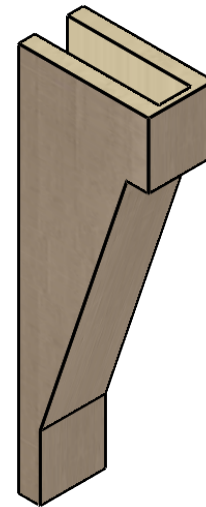

ITEM NUMBER: CORU04X08X24BURRCPR

4"W X 8"D X 24"H SERIES 2 THIN BURLINGTON ROUGH CEDAR TIMBERTHANE
FAUX WOOD CORBEL, PRIMED

SIDE PROFILE

FRONT PROFILE

ISOMETRIC

EKENA MILLWORK
2300 WEST MAIN ST.
CLARKSVILLE, TX 75426
TOLL FREE: 866-607-0453
WWW.EKENAMILLWORK.COM

NOTES

1. INSTALLATION TO BE COMPLETED IN ACCORDANCE WITH MANUFACTURER'S SPECIFICATIONS.
2. DRAWING MAY NOT BE TO SCALE
3. THIS DRAWING IS INTENDED FOR DESIGN AND PLANNING PURPOSES ONLY.
4. ALL INFORMATION CONTAINED HEREIN WAS CURRENT AT THE TIME OF DEVELOPMENT BUT MUST BE REVIEWED AND APPROVED BY THE PRODUCT MANUFACTURER TO BE CONSIDERED ACCURATE.
5. TIMBERTHANE ARCHITECTURAL PRODUCTS ARE MADE FROM HIGH DENSITY URETHANE AND COME FACTORY PRIMED