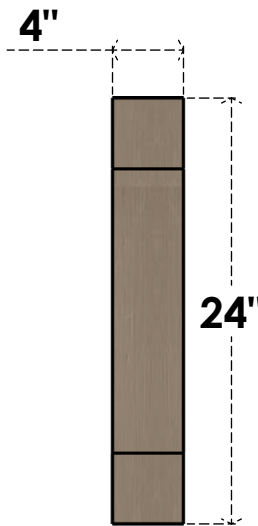

ITEM NUMBER: CORU04X08X24BURRCPR

4"W X 8"D X 24"H SERIES 2 THIN BURLINGTON ROUGH CEDAR TIMBERTHANE
FAUX WOOD CORBEL, PRIMED

SIDE PROFILE

FRONT PROFILE

ISOMETRIC

EKENA MILLWORK
2300 WEST MAIN ST.
CLARKSVILLE, TX 75426
TOLL FREE: 866-607-0453
WWW.EKENAMILLWORK.COM

NOTES

1. INSTALLATION TO BE COMPLETED IN ACCORDANCE WITH MANUFACTURER'S SPECIFICATIONS.
2. DRAWING MAY NOT BE TO SCALE
3. THIS DRAWING IS INTENDED FOR DESIGN AND PLANNING PURPOSES ONLY.
4. ALL INFORMATION CONTAINED HEREIN WAS CURRENT AT THE TIME OF DEVELOPMENT BUT MUST BE REVIEWED AND APPROVED BY THE PRODUCT MANUFACTURER TO BE CONSIDERED ACCURATE.
5. TIMBERTHANE ARCHITECTURAL PRODUCTS ARE MADE FROM HIGH DENSITY URETHANE AND COME FACTORY PRIMED