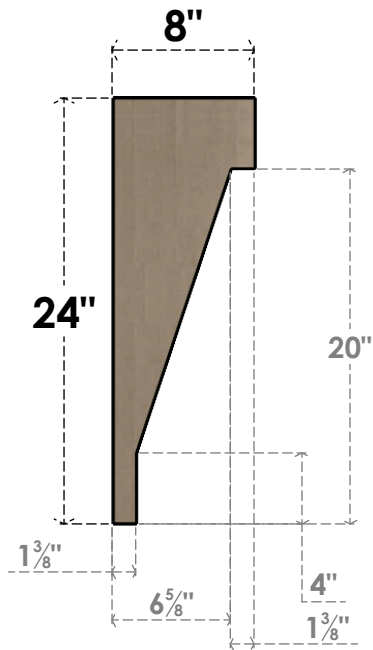

ITEM NUMBER: CORU04X08X24BURRCPR

4"W X 8"D X 24"H SERIES 2 THIN BURLINGTON ROUGH CEDAR TIMBERTHANE
FAUX WOOD CORBEL, PRIMED

SIDE PROFILE

FRONT PROFILE

ISOMETRIC

EKENA MILLWORK
2300 WEST MAIN ST.
CLARKSVILLE, TX 75426
TOLL FREE: 866-607-0453
WWW.EKENAMILLWORK.COM

NOTES

1. INSTALLATION TO BE COMPLETED IN ACCORDANCE WITH MANUFACTURER'S SPECIFICATIONS.
2. DRAWING MAY NOT BE TO SCALE
3. THIS DRAWING IS INTENDED FOR DESIGN AND PLANNING PURPOSES ONLY.
4. ALL INFORMATION CONTAINED HEREIN WAS CURRENT AT THE TIME OF DEVELOPMENT BUT MUST BE REVIEWED AND APPROVED BY THE PRODUCT MANUFACTURER TO BE CONSIDERED ACCURATE.
5. TIMBERTHANE ARCHITECTURAL PRODUCTS ARE MADE FROM HIGH DENSITY URETHANE AND COME FACTORY PRIMED