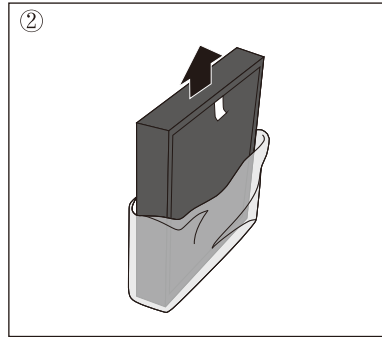

Take out the filter and remove the plastic package.