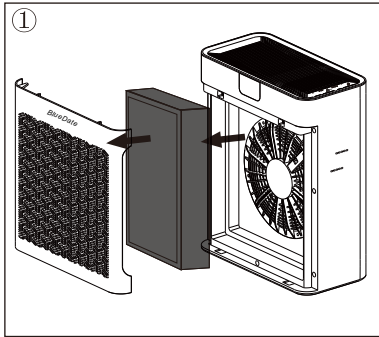

Aromatherapy Component Installation (Optional)

Open component.

Choose your favorite essential oil and apply 3-5 drops to the aromatherapy cotton.

Fasten the aromatherapy component.

Stuck in the air outlet.

Remove the filter cover.

Take out the filter and remove the plastic package.

After installing the filter, put the cover back on.

Place the air purifier on a level surface. And allow 15 inches of clearance on all sides of the air purifier.