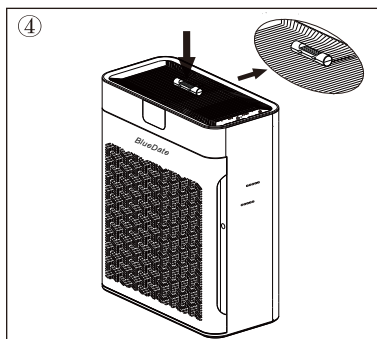

Aromatherapy Component Installation (Optional)

Open component.

Choose your favorite essential oil and apply 3-5 drops to the aromatherapy cotton.

Fasten the aromatherapy component.

Stuck in the air outlet.