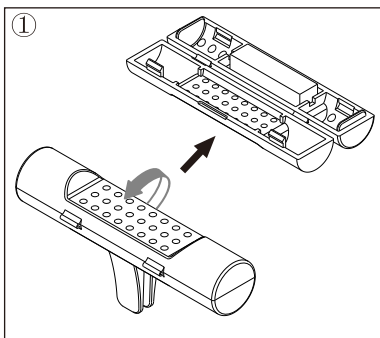

Aromatherapy Component Installation (Optional)

Open component.

Choose your favorite essential oil and apply 3-5 drops to the aromatherapy cotton.

Fasten the aromatherapy component.

Stuck in the air outlet.

Remove the filter cover.

Take out the filter and remove the plastic package.

After installing the filter, put the cover back on.

Place the air purifier on a level surface. And allow 15 inches of clearance on all sides of the air purifier.