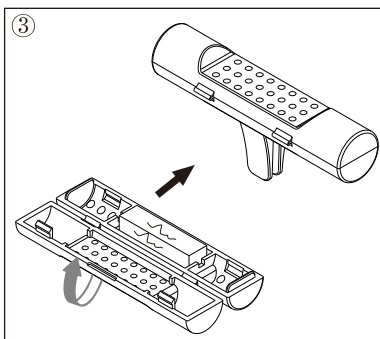

Aromatherapy Component Installation (Optional)

Open component.

Choose your favorite essential oil and apply 3-5 drops to the aromatherapy cotton.

Fasten the aromatherapy component.

Stuck in the air outlet.

Remove the filter cover.

Take out the filter and remove the plastic package.

After installing the filter, put the cover back on.

Place the air purifier on a level surface. And allow 15 inches of clearance on all sides of the air purifier.