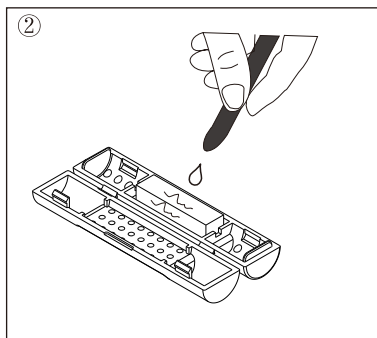

Aromatherapy Component Installation (Optional)

Open component.

Choose your favorite essential oil and apply 3-5 drops to the aromatherapy cotton.

Fasten the aromatherapy component.

Stuck in the air outlet.

Remove the filter cover.

Take out the filter and remove the plastic package.

After installing the filter, put the cover back on.

Place the air purifier on a level surface. And allow 15 inches of clearance on all sides of the air purifier.