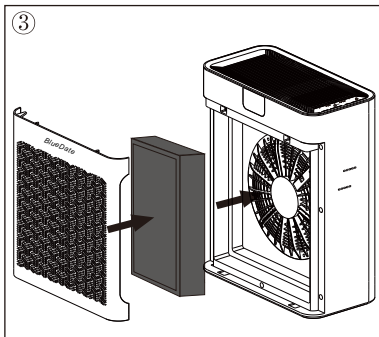

Aromatherapy Component Installation (Optional)

Open component.

Choose your favorite essential oil and apply 3-5 drops to the aromatherapy cotton.

Fasten the aromatherapy component.

Stuck in the air outlet.

Remove the filter cover.

Take out the filter and remove the plastic package.

After installing the filter, put the cover back on.

Place the air purifier on a level surface. And allow 15 inches of clearance on all sides of the air purifier.