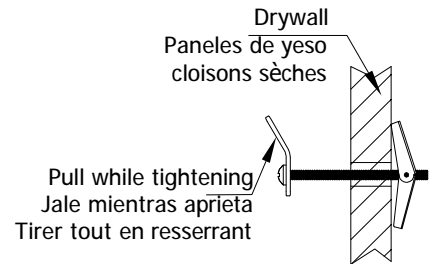

STEP 18

WALL STUD ATTACHMENT

U₁ x1pcs

Drill 1/8" hole 2" deep at mark on wall.

U₃ x1pcs

Drywall
Paneles de yeso
cloisons sèches

Wood stud
Montante de madera
Stud bois

HOLLOW WALL ATTACHMENT

U₄ x1pcs

Drill 1/2" hole 1" deep at mark on wall.

U₃ x1pcs

STEP 19

U₅ x 1pc