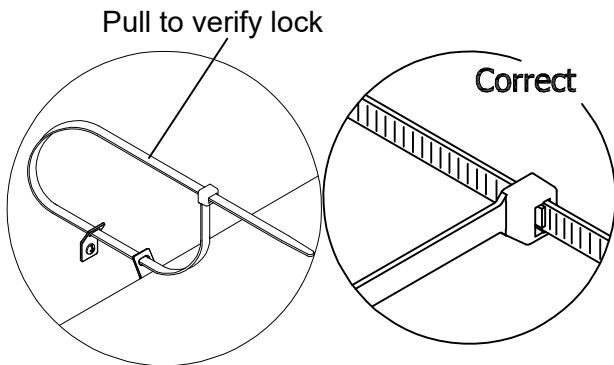

STEP 18

WALL STUD ATTACHMENT

U₁ x1pcs

Drill 1/8" hole 2" deep at mark on wall.

U₃ x1pcs

Drywall
Paneles de yeso
cloisons sèches

Wood stud
Montante de madera
Stud bois

HOLLOW WALL ATTACHMENT

U₄ x1pcs

Drill 1/2" hole 1" deep at mark on wall.

U₃ x1pcs

STEP 19

U₅ x 1pc

Maximum weight capacities

**MAXIMUM WEIGHT:
75 LBS (34 KG)**

**MAXIMUM WEIGHT:
26 LBS (12 KG)**