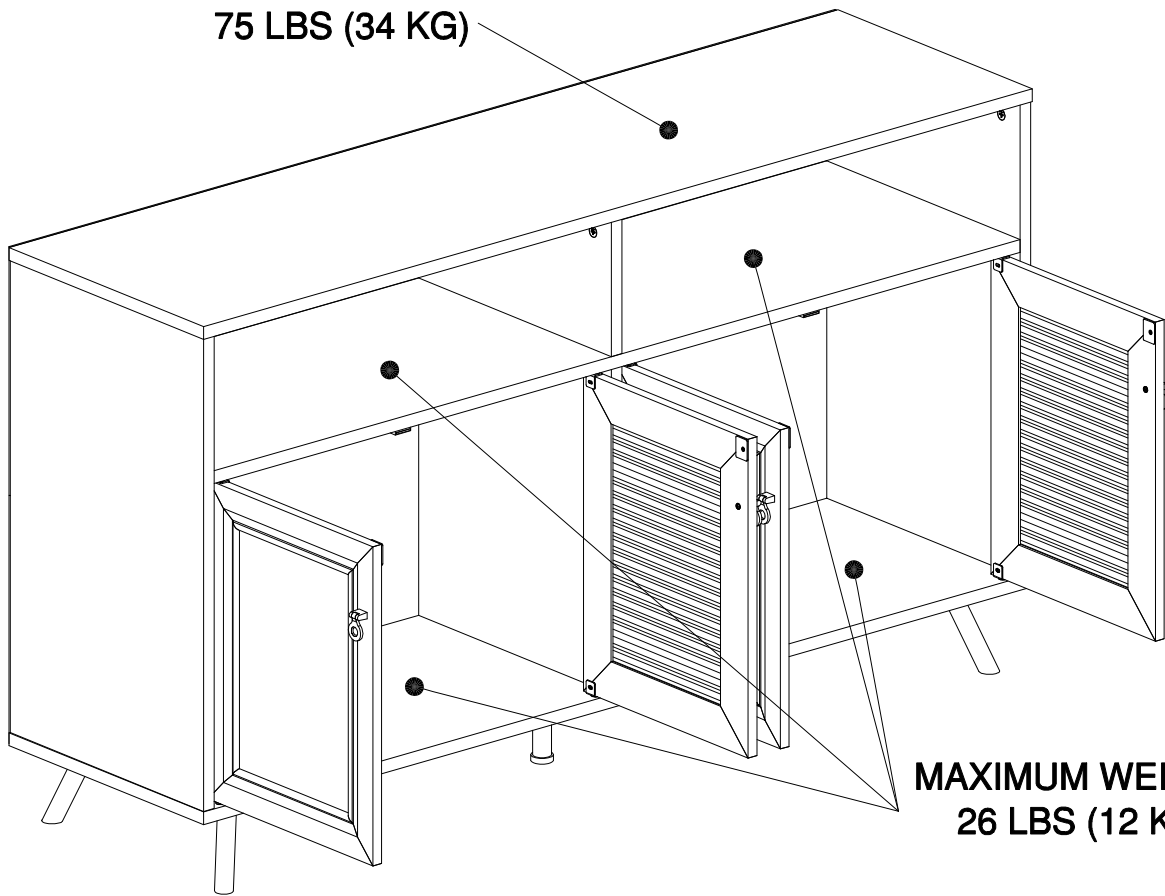

U₄ x1pcs

Drill 1/2" hole 1" deep at mark on wall.

U₃ x1pcs

STEP 19

U₅ x 1pc

Maximum weight capacities

**MAXIMUM WEIGHT:
75 LBS (34 KG)**

**MAXIMUM WEIGHT:
26 LBS (12 KG)**