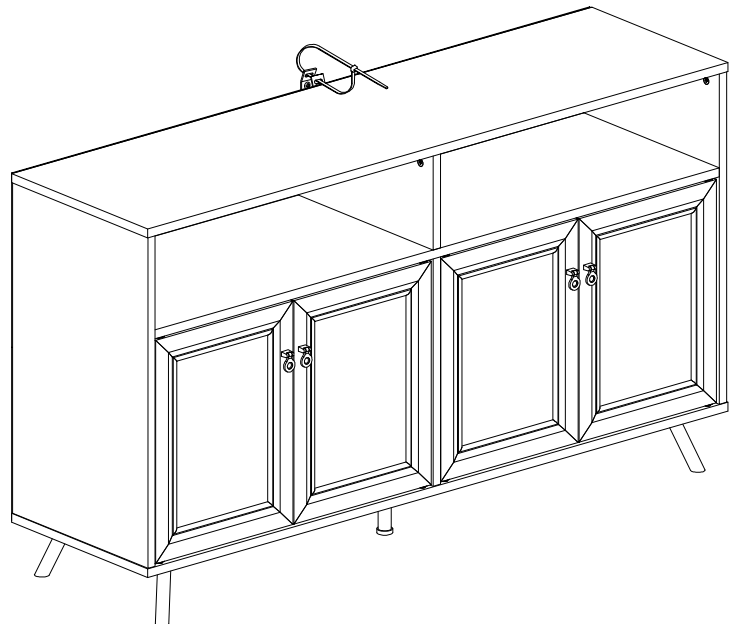

U₄ x1pcs

Drill 1/2" hole 1" deep at mark on wall.

U₃ x1pcs

STEP 19

U₅ x 1pc

Maximum weight capacities

**MAXIMUM WEIGHT:
75 LBS (34 KG)**

**MAXIMUM WEIGHT:
26 LBS (12 KG)**