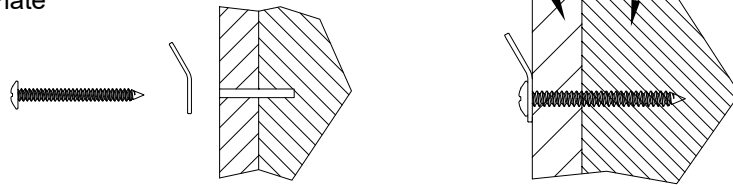

STEP 18

WALL STUD ATTACHMENT

U₁ x1pcs

Drill 1/8" hole 2" deep at mark on wall.

U₃ x1pcs

Drywall
Paneles de yeso
cloisons sèches

Wood stud
Montante de madera
Stud bois

HOLLOW WALL ATTACHMENT