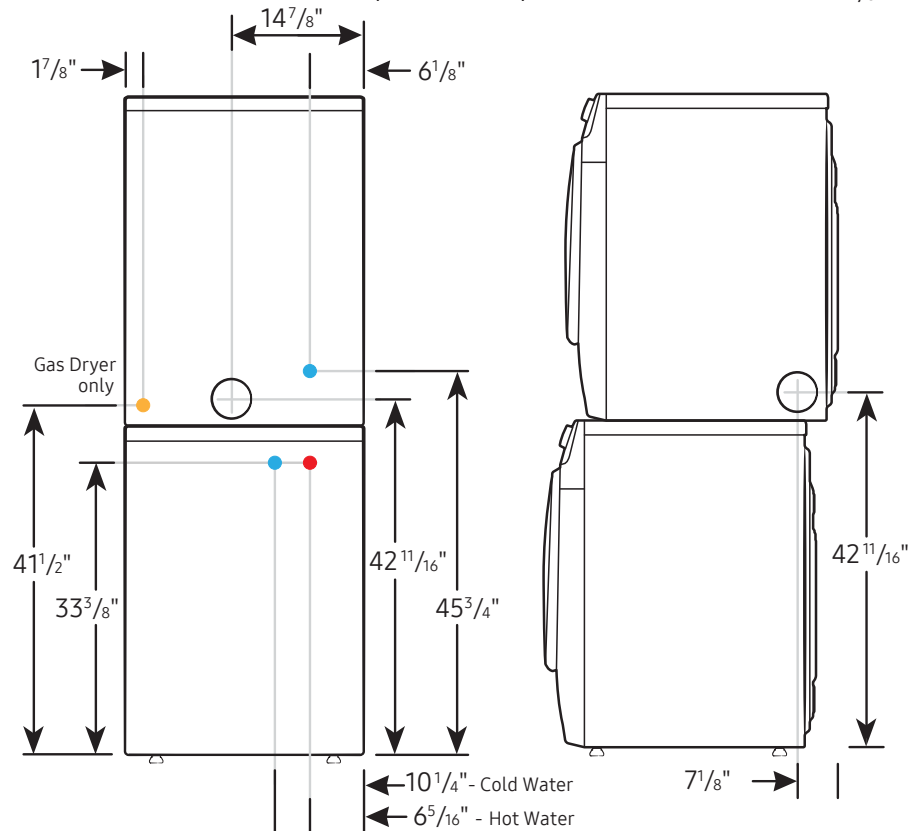

Dimensions: 27" x 38³/₄" x 31⁷/₁₆"

Weight: 119 lbs

Shipping Dimensions & Weight (WxHxD)

Dimensions: 29³/₈" x 42⁹/₁₆" x 34¹¹/₁₆"

Weight: 125.7 lbs

Gas Dryer	Model #	UPC Code
Brushed Black	DVG50BG8300V	887276660899
Ivory	DVG50BG8300E	887276660882
Electric Dryer		
Brushed Black	DVE50BG8300V	887276660875
Ivory	DVE50BG8300E	887276660868
Matching Washer		
Brushed Black	WF50BG8300AV	887276660912
Ivory	WF50BG8300AE	887276660905

Alcove or closet installation

Minimum clearance for closet and alcove installations:

Connection Dimensions

Back and side view of dryer

LEGEND:

- Cold Water Connection
- Gas Connection

Actual color may vary. Design, specifications, and color availability are subject to change without notice. Non-metric weights and measurements are approximate.

©2022 Samsung Electronics America, Inc., 85 Challenger Road, Ridgefield Park, NJ 07660. Tel: 800-SAMSUNG.samsung.com. Samsung is a registered trademark of Samsung Electronics Co., Ltd.

Installation Specifications – Stacked Pair

Clearances indicated are for stacked pairs. The closet front must have two unobstructed air openings for a combined minimum total area of 72-inch².

Connection Dimensions

Back and side views of stacked pair