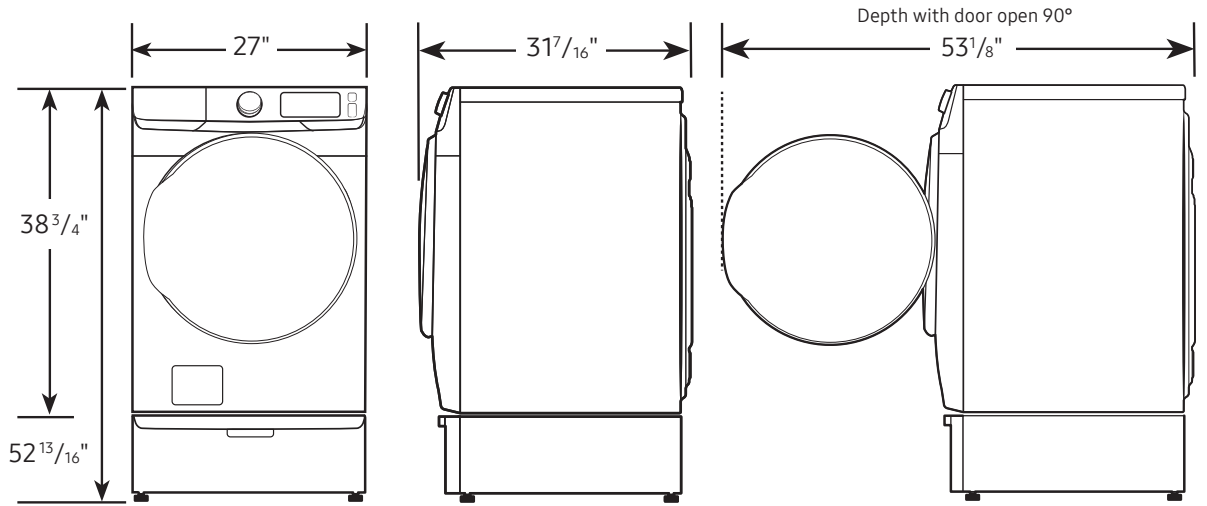

7.5 cu. ft. Smart Gas Dryer with Steam Sanitize+ and Sensor Dry

Dimensions

Required dimensions for installation with pedestal: