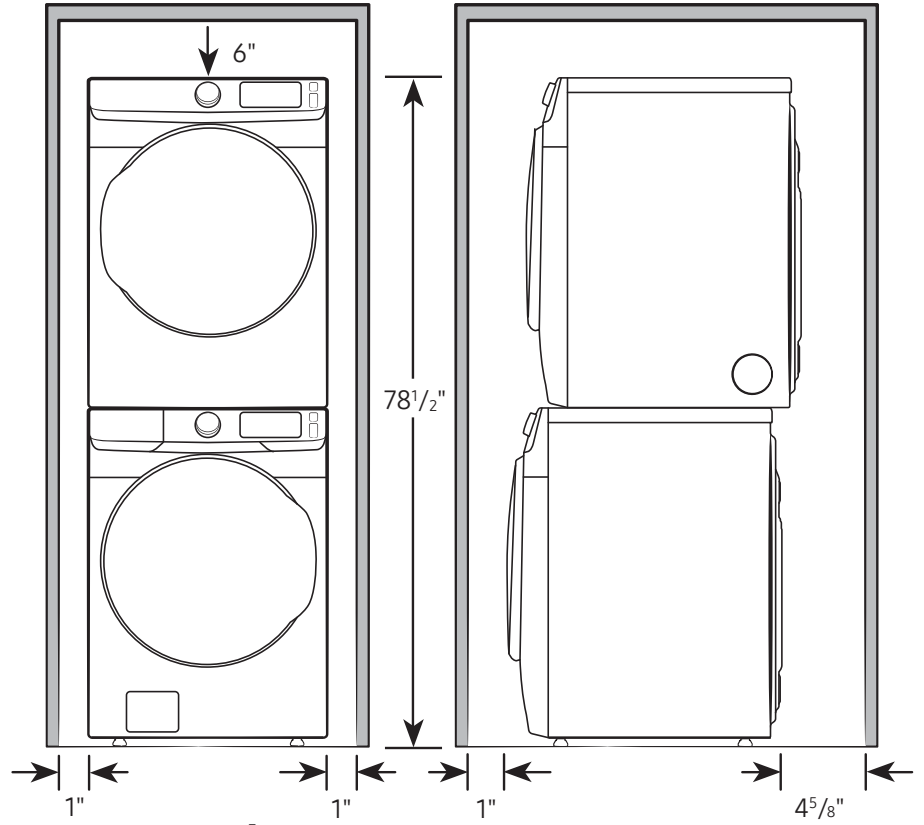

Installation Specifications – Stacked Pair

Clearances indicated are for stacked pairs. The closet front must have two unobstructed air openings for a combined minimum total area of 72-inch².