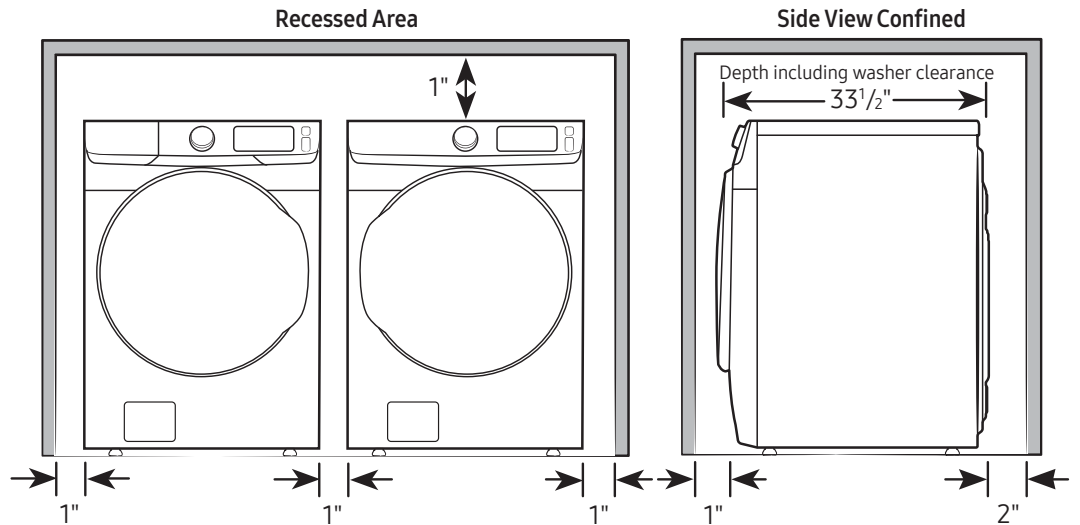

Alcove or closet installation

Minimum clearance for closet and alcove installations:

Connection Dimensions

Back and side view of dryer

LEGEND:

- Cold Water Connection
- Gas Connection

Actual color may vary. Design, specifications, and color availability are subject to change without notice. Non-metric weights and measurements are approximate.

©2022 Samsung Electronics America, Inc., 85 Challenger Road, Ridgefield Park, NJ 07660. Tel: 800-SAMSUNG.samsung.com. Samsung is a registered trademark of Samsung Electronics Co., Ltd.