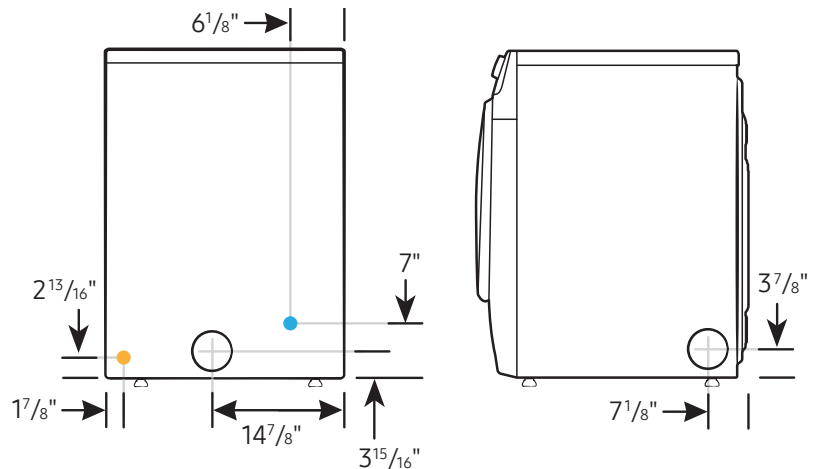

7.5 cu. ft. Smart Gas Dryer with Steam Sanitize+ and Sensor Dry

Dimensions

Required dimensions for installation with pedestal:

Installation Specifications – Side-by-Side

If the washer and dryer are installed together or the dryer alone, the closet front must have two unobstructed air openings for a combined minimum total area of 72-inch². Your washer alone does not require a specific air opening.

Alcove or closet installation

Minimum clearance for closet and alcove installations:

Connection Dimensions

Back and side view of dryer

LEGEND:

- Cold Water Connection
- Gas Connection

Actual color may vary. Design, specifications, and color availability are subject to change without notice. Non-metric weights and measurements are approximate.

©2022 Samsung Electronics America, Inc., 85 Challenger Road, Ridgefield Park, NJ 07660. Tel: 800-SAMSUNG.samsung.com. Samsung is a registered trademark of Samsung Electronics Co., Ltd.