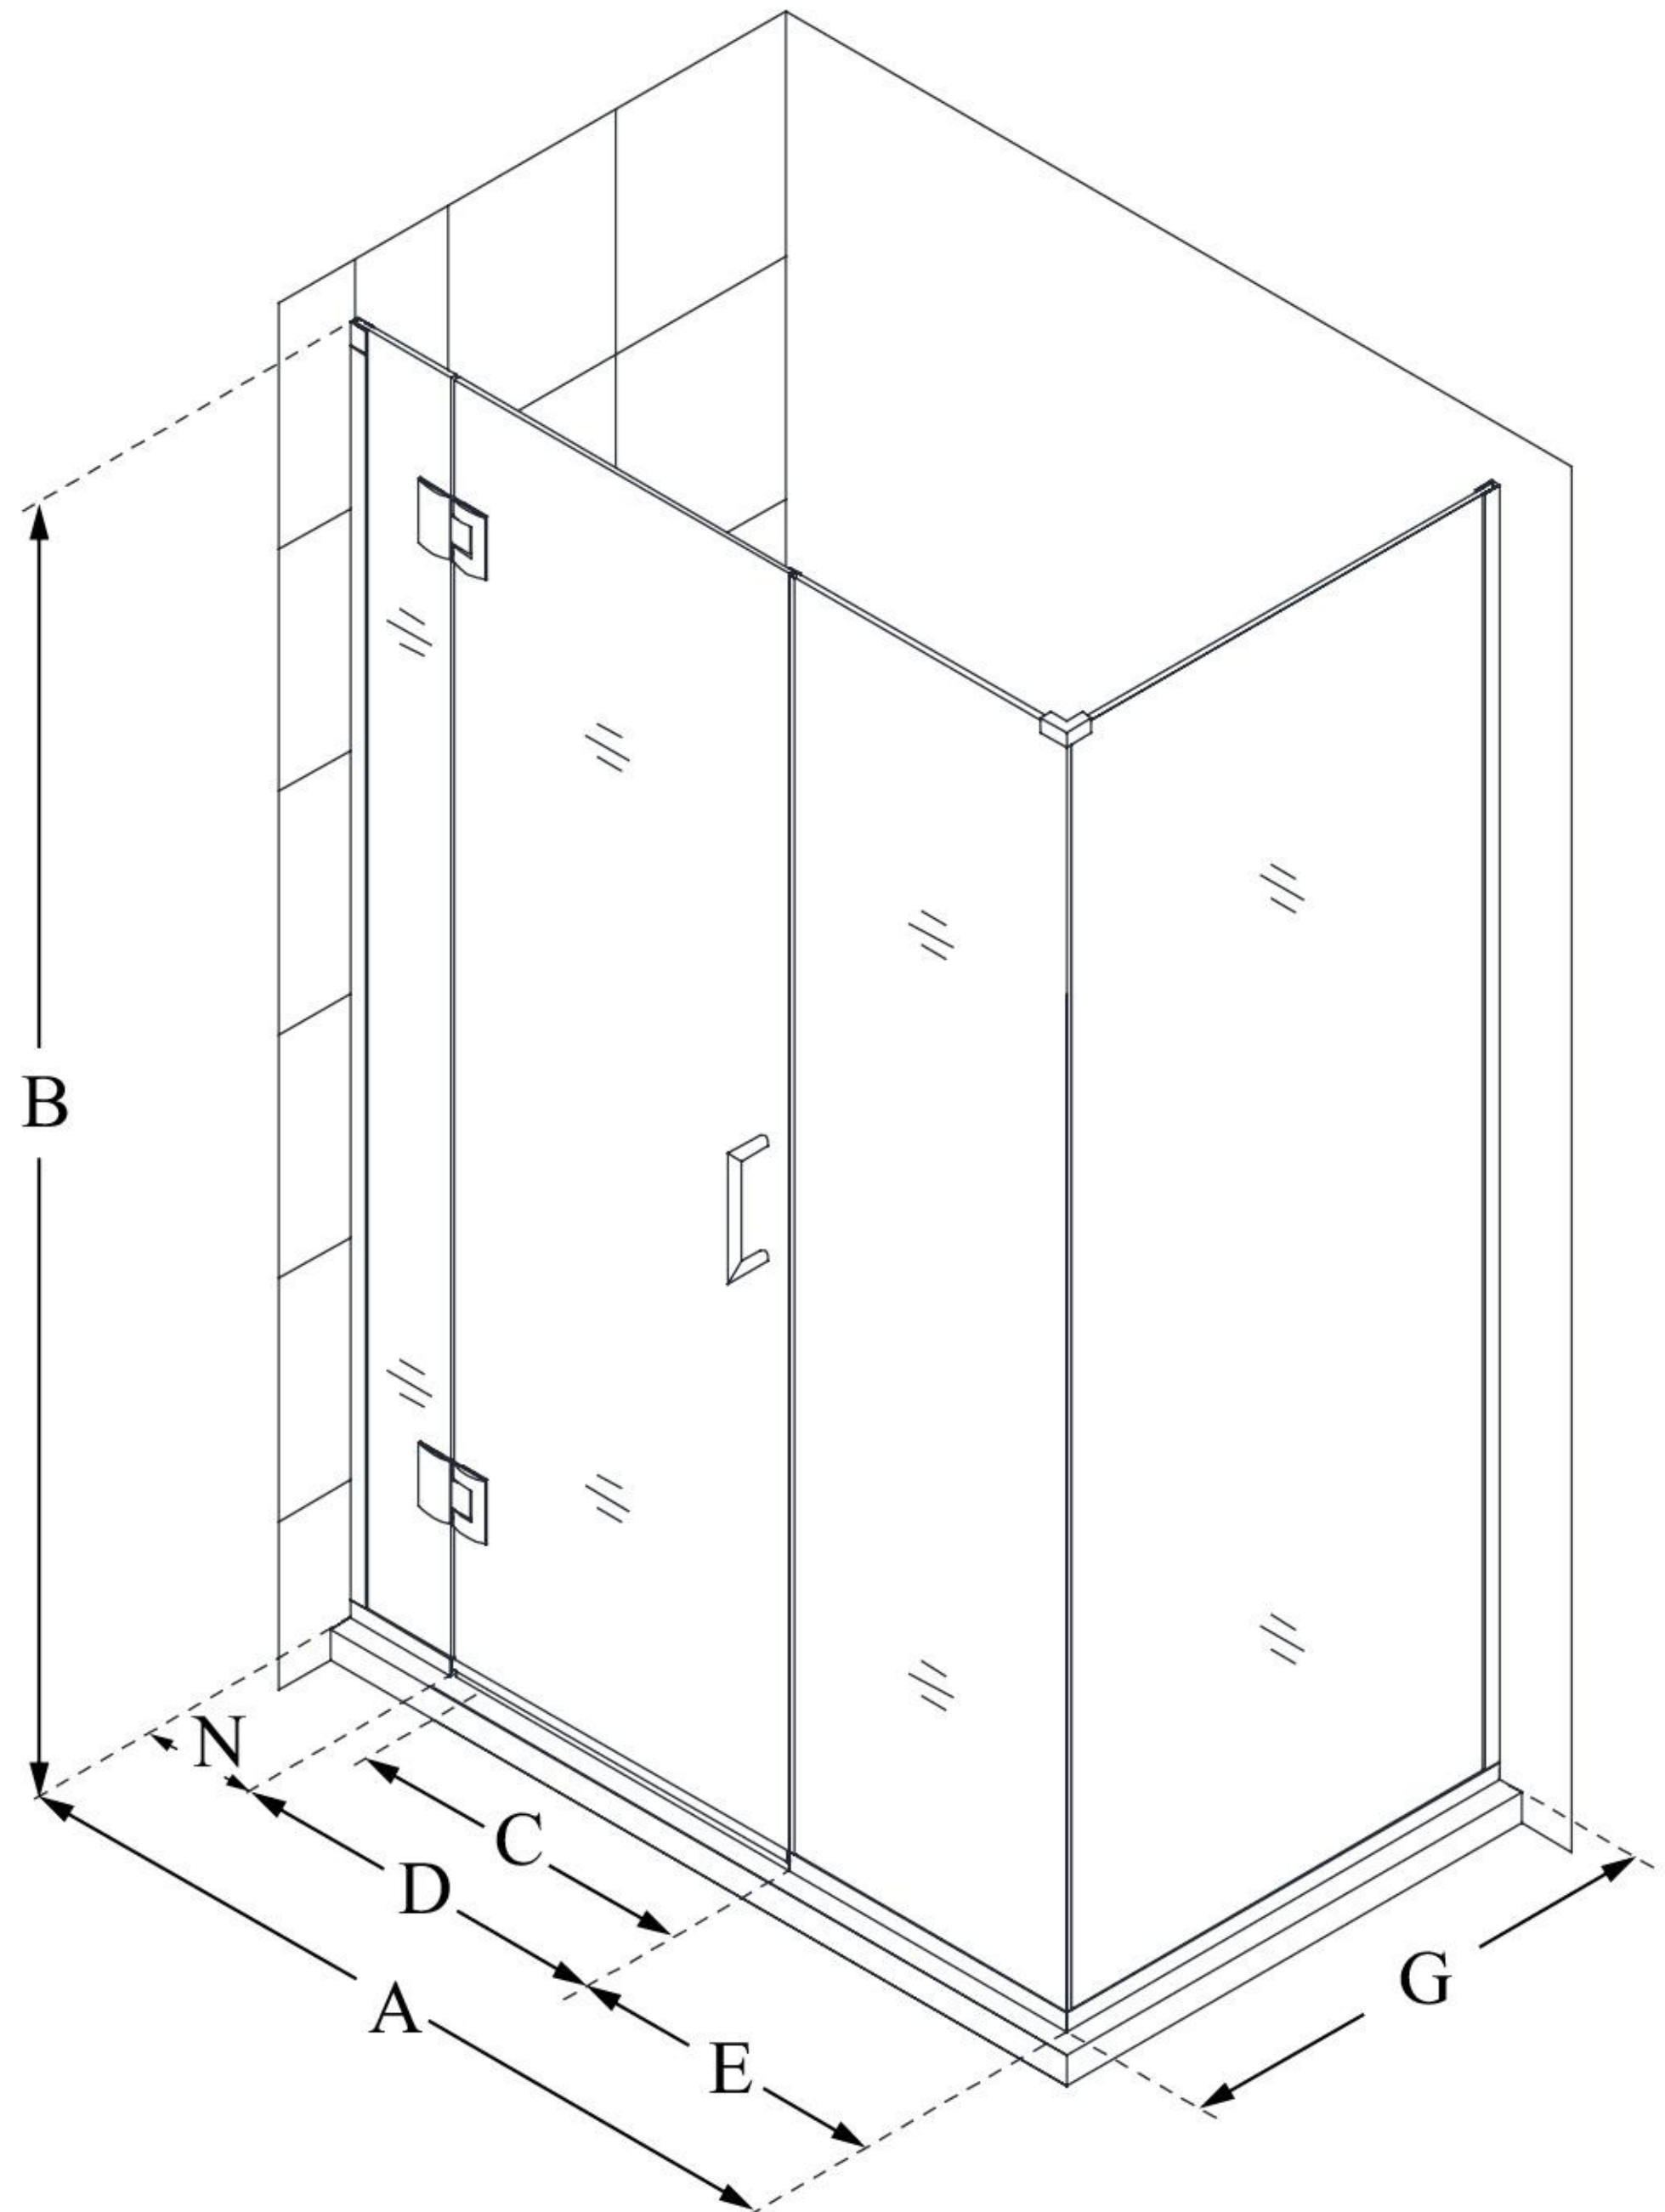

MODEL INFORMATION

E1261434

UNIDOOR-X

DreamLine Unidoor-X 46 in. W x
34 3/8 in. D x 72 in. H Frameless
Hinged Shower Enclosure, Clear
Glass

SWING DOOR

CONFIGURATION DIMENSIONS:

A: 46 in.

MODEL WIDTH

B: 72 in.

MODEL HEIGHT

C: 25 in.

ACCESS WIDTH

D: 26 in.

DOOR WIDTH

E: 14 in.

INLINE PANEL WIDTH

G: 34 3/8 in.

RETURN PANEL WIDTH

N: 6 in.

HINGE PANEL WIDTH

DreamLine reserves the right to update or modify the hardware or materials pictured without prior notice for the purpose of product improvement and customer satisfaction.