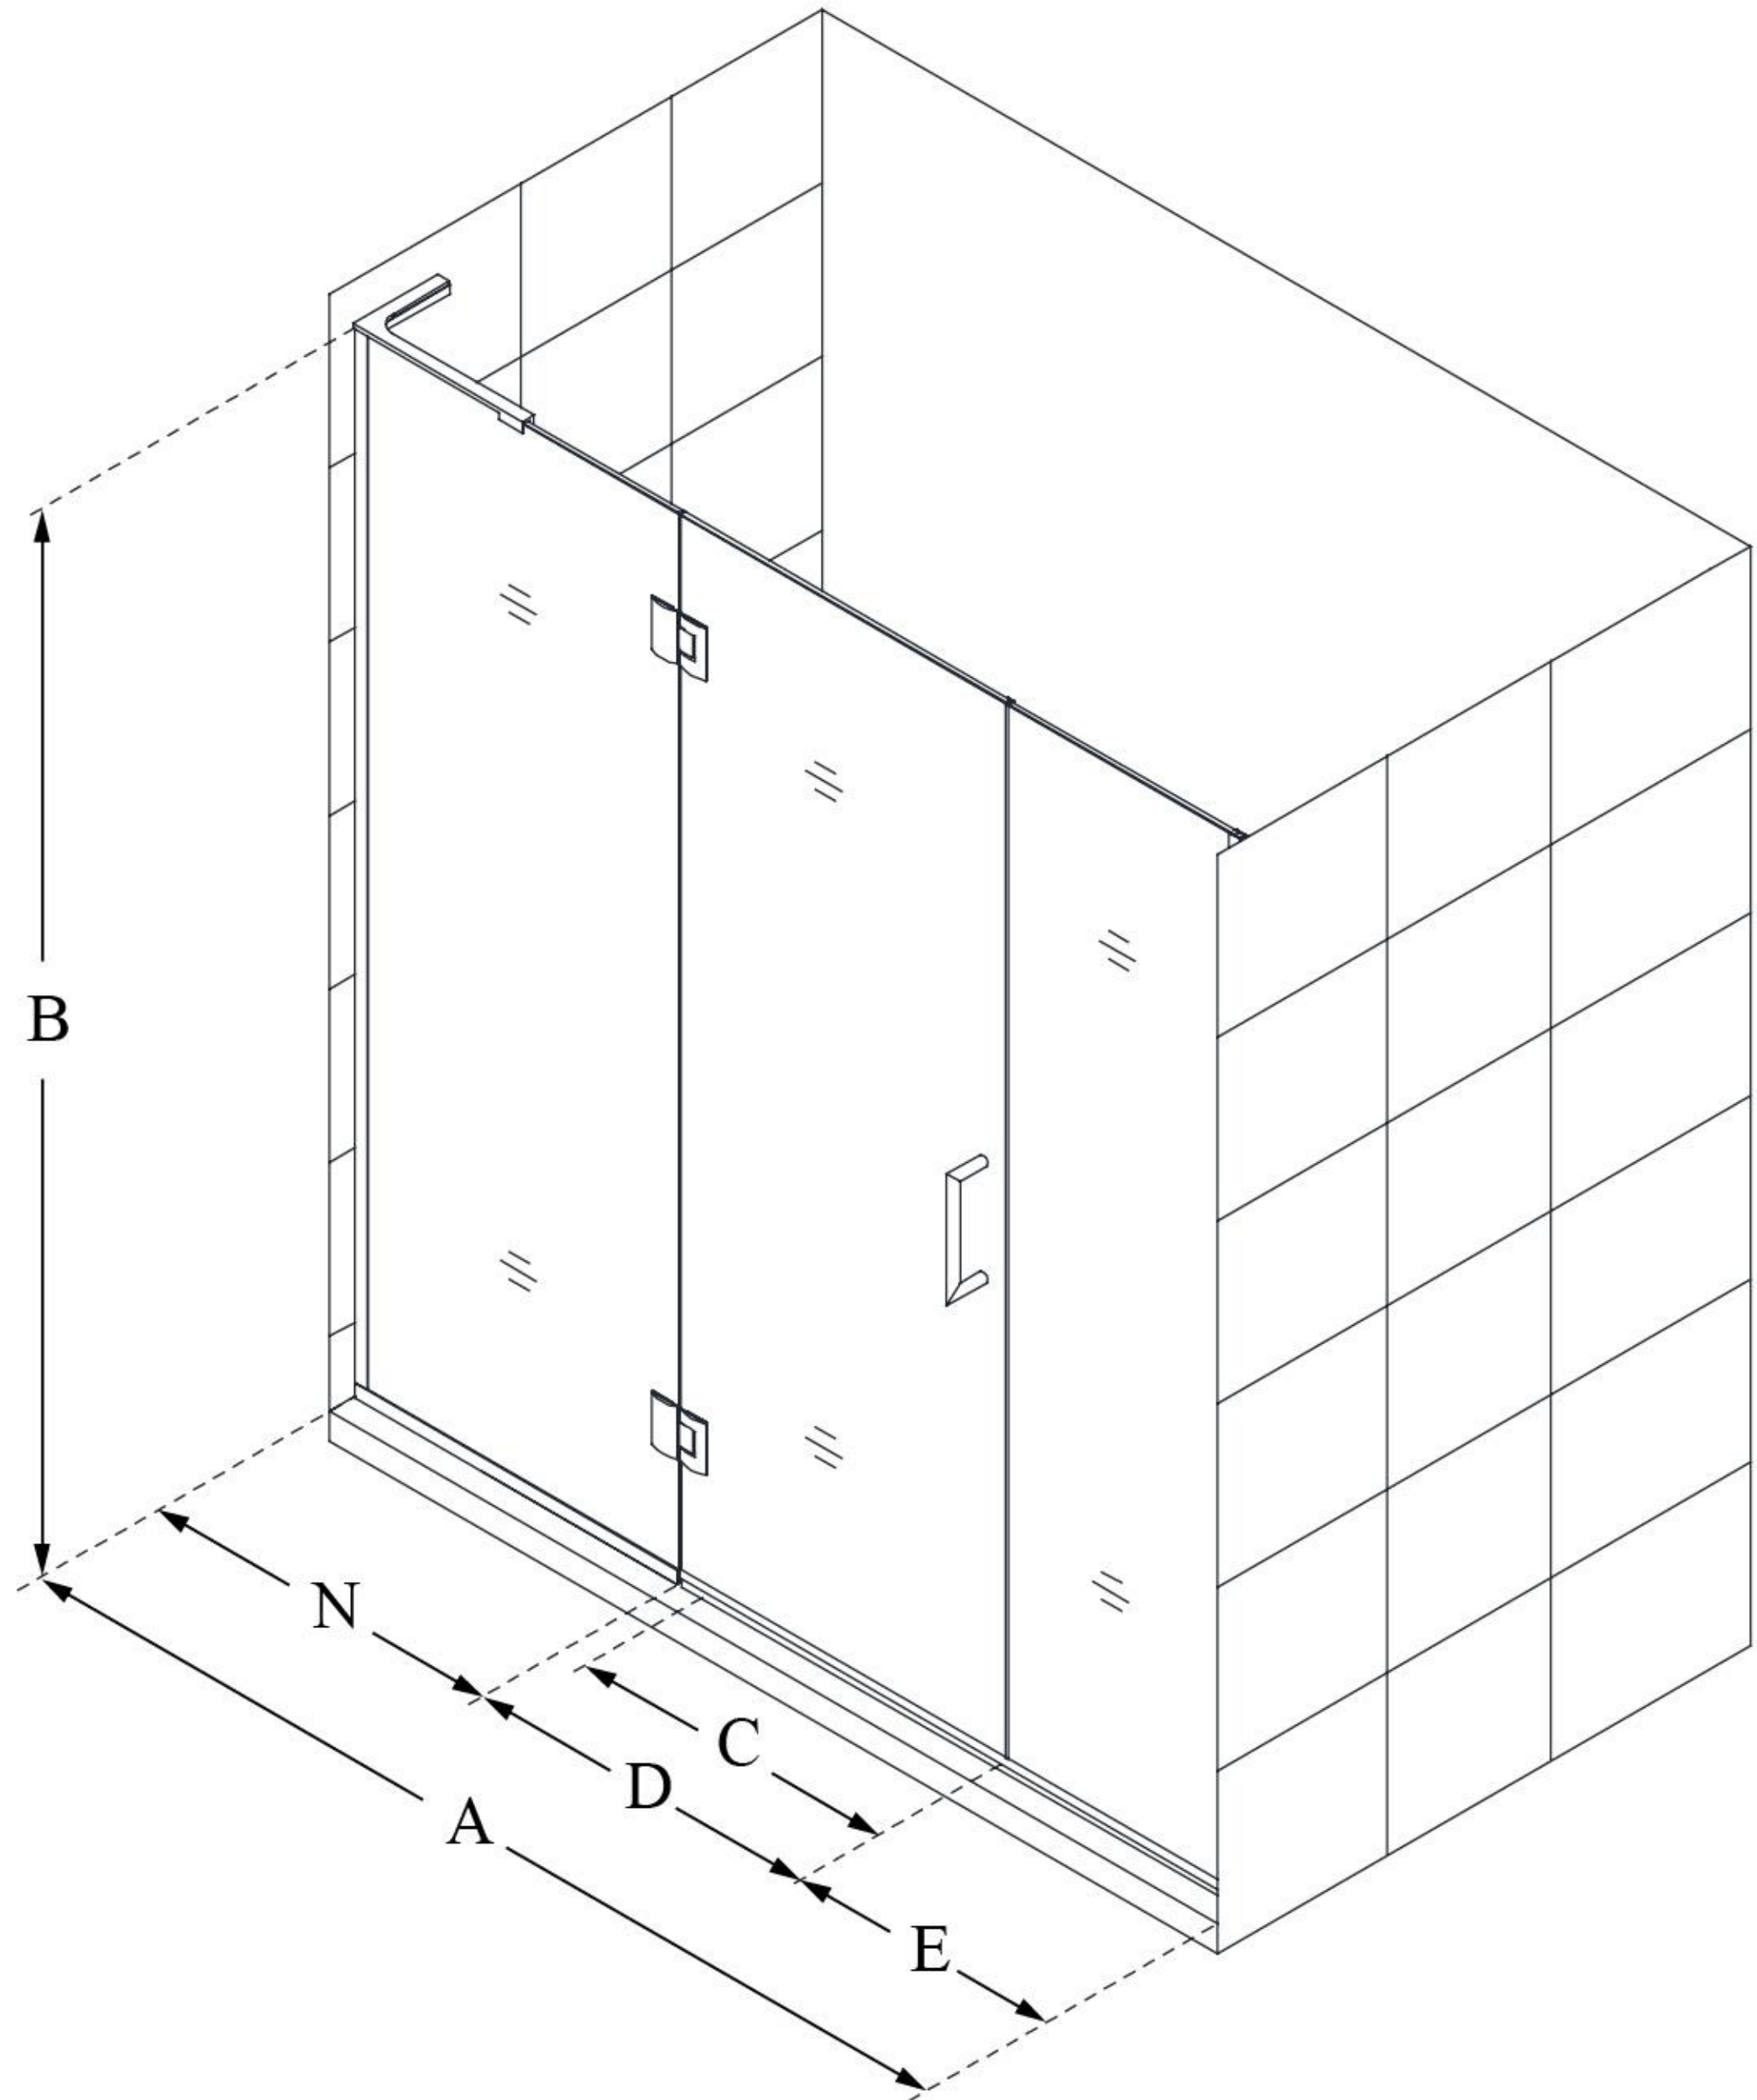

MODEL INFORMATION

D32506572

UNIDOOR-X

DreamLine Unidoor-X 55 1/2-56
in. W x 72 in. H Frameless Hinged
Shower Door, Clear Glass

SWING DOOR

CONFIGURATION DIMENSIONS:

A: 55 1/2 - 56 in.

MODEL WIDTH

B: 72 in.

MODEL HEIGHT

C: 24 in.

ACCESS WIDTH

D: 25 in.

DOOR WIDTH

E: 6 1/2 in.

INLINE PANEL WIDTH

N: 24 in.

HINGE PANEL WIDTH

DreamLine reserves the right to update or modify the hardware or materials pictured without prior notice for the purpose of product improvement and customer satisfaction.