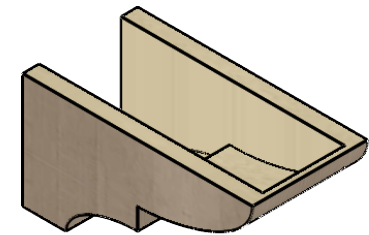

ITEM NUMBER: CORU07X14X07RIDRCPR

7"W X 14"D X 7"H SERIES 3 WIDE RIDGEWOOD ROUGH CEDAR TIMBERTHANE
FAUX WOOD CORBEL, PRIMED

SIDE PROFILE

FRONT PROFILE

ISOMETRIC

EKENA MILLWORK
2300 WEST MAIN ST.
CLARKSVILLE, TX 75426
TOLL FREE: 866-607-0453
WWW.EKENAMILLWORK.COM