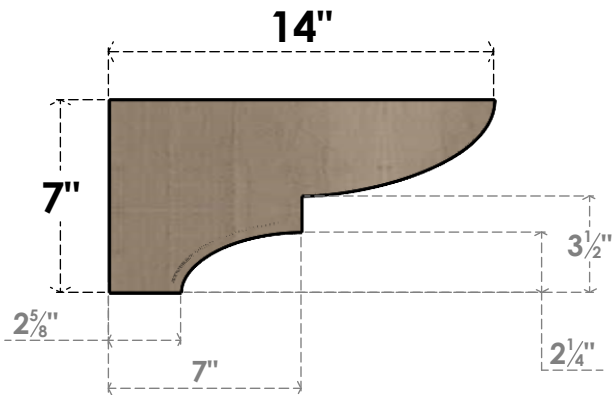

ITEM NUMBER: CORU07X14X07RIDRCPR

7"W X 14"D X 7"H SERIES 3 WIDE RIDGEWOOD ROUGH CEDAR TIMBERTHANE
FAUX WOOD CORBEL, PRIMED

SIDE PROFILE

FRONT PROFILE

ISOMETRIC

EKENA MILLWORK
2300 WEST MAIN ST.
CLARKSVILLE, TX 75426
TOLL FREE: 866-607-0453
WWW.EKENAMILLWORK.COM

NOTES

1. INSTALLATION TO BE COMPLETED IN ACCORDANCE WITH MANUFACTURER'S SPECIFICATIONS.
2. DRAWING MAY NOT BE TO SCALE
3. THIS DRAWING IS INTENDED FOR DESIGN AND PLANNING PURPOSES ONLY.
4. ALL INFORMATION CONTAINED HEREIN WAS CURRENT AT THE TIME OF DEVELOPMENT BUT MUST BE REVIEWED AND APPROVED BY THE PRODUCT MANUFACTURER TO BE CONSIDERED ACCURATE.
5. TIMBERTHANE ARCHITECTURAL PRODUCTS ARE MADE FROM HIGH DENSITY URETHANE AND COME FACTORY PRIMED