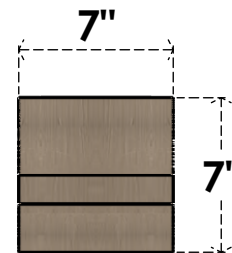

ITEM NUMBER: CORU07X14X07RIDRCPR

7"W X 14"D X 7"H SERIES 3 WIDE RIDGEWOOD ROUGH CEDAR TIMBERTHANE
FAUX WOOD CORBEL, PRIMED

SIDE PROFILE

FRONT PROFILE

ISOMETRIC

EKENA MILLWORK
2300 WEST MAIN ST.
CLARKSVILLE, TX 75426
TOLL FREE: 866-607-0453
WWW.EKENAMILLWORK.COM

NOTES

1. INSTALLATION TO BE COMPLETED IN ACCORDANCE WITH MANUFACTURER'S SPECIFICATIONS.
2. DRAWING MAY NOT BE TO SCALE
3. THIS DRAWING IS INTENDED FOR DESIGN AND PLANNING PURPOSES ONLY.
4. ALL INFORMATION CONTAINED HEREIN WAS CURRENT AT THE TIME OF DEVELOPMENT BUT MUST BE REVIEWED AND APPROVED BY THE PRODUCT MANUFACTURER TO BE CONSIDERED ACCURATE.
5. TIMBERTHANE ARCHITECTURAL PRODUCTS ARE MADE FROM HIGH DENSITY URETHANE AND COME FACTORY PRIMED