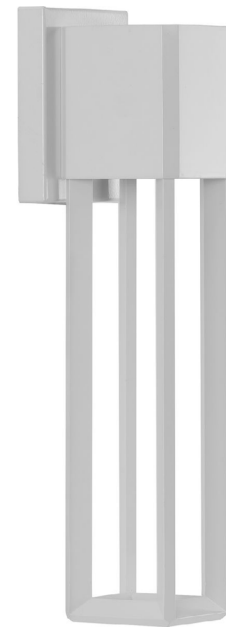

# P560137-028-30

## Z-1090 LED

An elongated frame and clean, crisp lines are the hallmarks of this striking light fixture. A modern take on an open-cage design is manifested by a rectangular silhouette with an open bottom and sides through which a stunning glow can shine. At the fixture's crown, a solid square attaches to the simple backplate for a final punctuated dash of formal elegance. A crisp, white finish completes the stately design sure to elevate your home decor style.

- A modern take on an open-cage design is manifested by a rectangular silhouette with an open bottom and sides through which a stunning glow can shine.
- A crisp, white finish completes the stately design sure to elevate your home décor style.
- At the fixture's crown, a solid square attaches to the simple backplate for a final punctuated dash of formal elegance.
- Ideal for any bedroom, foyer, entryway, porch, or patio.
- Perfect for transitional, modern, and contemporary settings.
- Measures 4-1/2-inch width by 16-inch height.
- Uses one integrated LED bulb (9w).
- Able to be fully dimmable with dimmable bulbs.
- Includes installation instructions and mounting hardware.
- Progress Lighting products are designed for exceptional quality, reliability, and functionality.

**Width: 4-1/2"**  
**Height: 16"**  
**Depth: 4-3/8"**  
**H/CTR: 2-1/2"**

**Category:** Outdoor

**Finish:** Satin White (Painted)

**Construction:** Aluminum Construction

MOUNTING	ELECTRICAL	LAMPING	ADDITIONAL INFORMATION
Wall mounted  Mounting Backplate for outlet box included  Canopy covers a standard 4" octagonal recessed outlet box  Canopy: 4.5" W., 5" ht., 0.812" depth	Pre-wired  6" of wire supplied  120 V	Quantity:  One 9w max.  Module base LED	cCSAus Wet location listed  5-year limited warranty  Meets California Title 24 JA8-2016