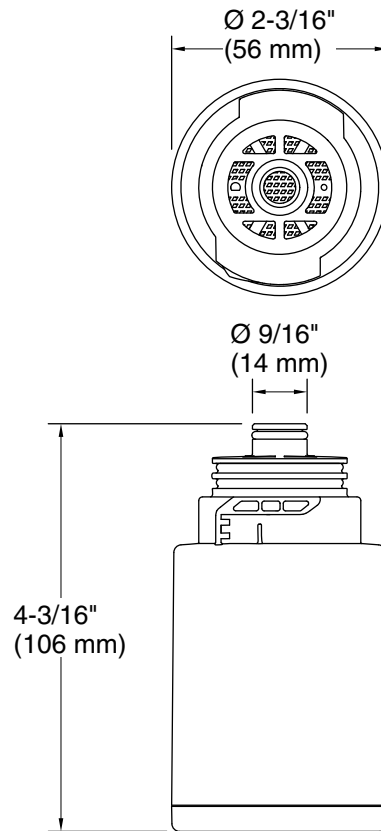

### KOHLER® One-Year Limited Warranty

See website for detailed warranty information.

**Technical Information**

All product dimensions are nominal.

**Spout:**

Shower/Rainhead rated max flow: 4 gal/min (15.1 l/min)