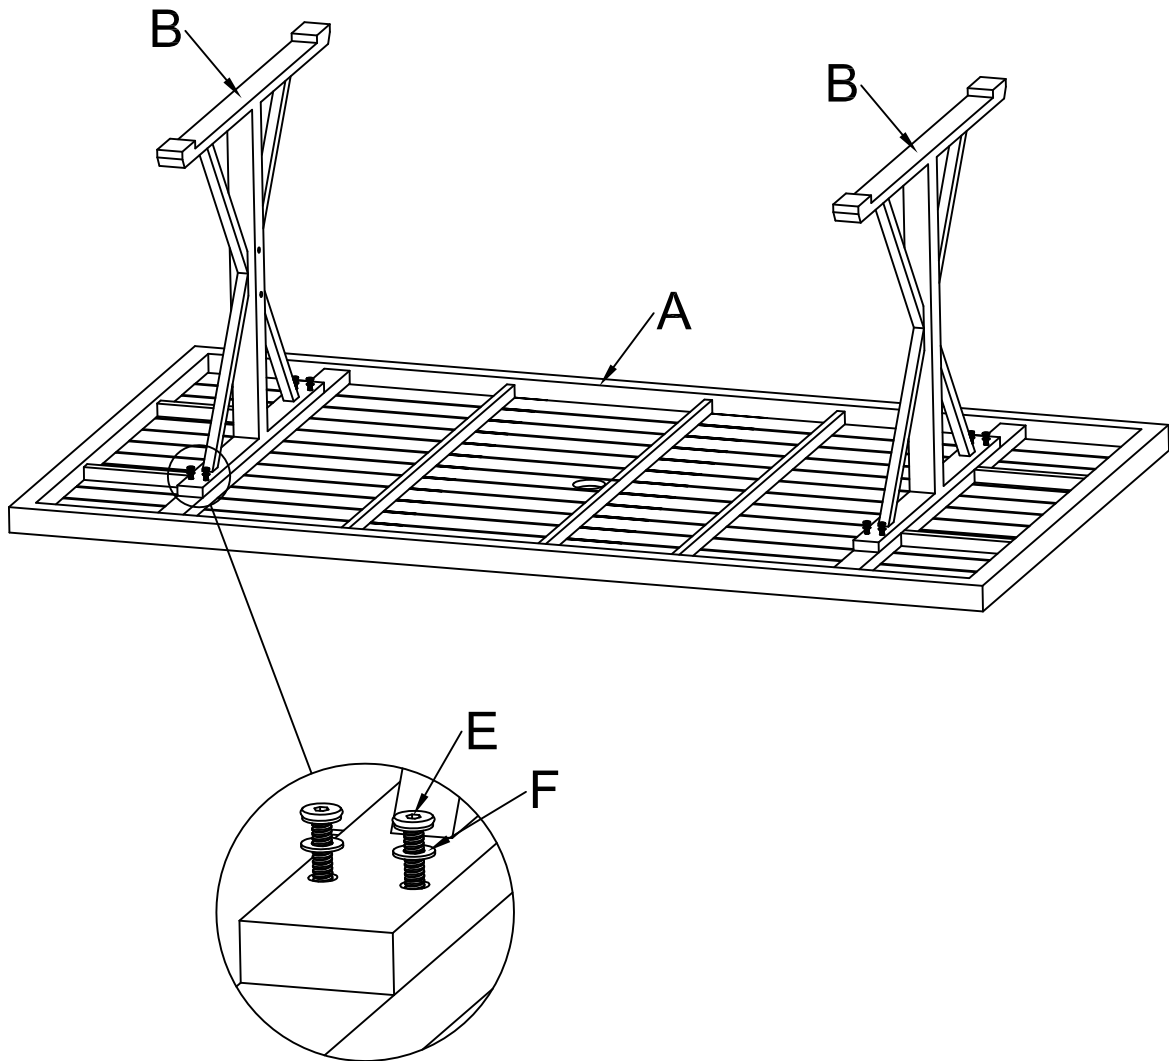

ASSEMBLY INSTRUCTIONS

A	 Table top	1pc
B	 Table Legs	2pcs
C	 Support bar	1pc
D	 Bolt M6*18	4pcs

E	 Bolt M6*35	8pcs
F	 Washer Ø6mm	12pcs
G	 Hex Wrench	1pc

1