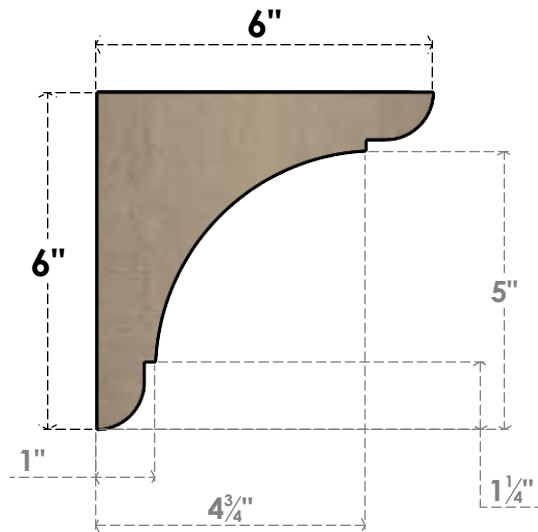

ITEM NUMBER: CORU03X06X06OLYRCPR

3"W X 6"D X 6"H SERIES 1 CLASSIC OLYMPIC ROUGH CEDAR TIMBERTHANE
FAUX WOOD CORBEL, PRIMED

SIDE PROFILE

FRONT PROFILE

ISOMETRIC

EKENA MILLWORK
2300 WEST MAIN ST.
CLARKSVILLE, TX 75426
TOLL FREE: 866-607-0453
WWW.EKENAMILLWORK.COM

NOTES

1. INSTALLATION TO BE COMPLETED IN ACCORDANCE WITH MANUFACTURER'S SPECIFICATIONS.
2. DRAWING MAY NOT BE TO SCALE
3. THIS DRAWING IS INTENDED FOR DESIGN AND PLANNING PURPOSES ONLY.
4. ALL INFORMATION CONTAINED HEREIN WAS CURRENT AT THE TIME OF DEVELOPMENT BUT MUST BE REVIEWED AND APPROVED BY THE PRODUCT MANUFACTURER TO BE CONSIDERED ACCURATE.
5. TIMBERTHANE ARCHITECTURAL PRODUCTS ARE MADE FROM HIGH DENSITY URETHANE AND COME FACTORY PRIMED