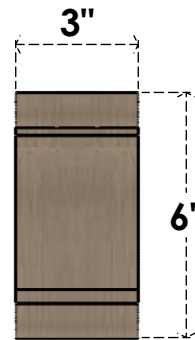

ITEM NUMBER: CORU03X06X06OLYRCPR

3"W X 6"D X 6"H SERIES 1 CLASSIC OLYMPIC ROUGH CEDAR TIMBERTHANE
FAUX WOOD CORBEL, PRIMED

SIDE PROFILE

FRONT PROFILE

ISOMETRIC

EKENA MILLWORK
2300 WEST MAIN ST.
CLARKSVILLE, TX 75426
TOLL FREE: 866-607-0453
WWW.EKENAMILLWORK.COM

NOTES

1. INSTALLATION TO BE COMPLETED IN ACCORDANCE WITH MANUFACTURER'S SPECIFICATIONS.
2. DRAWING MAY NOT BE TO SCALE
3. THIS DRAWING IS INTENDED FOR DESIGN AND PLANNING PURPOSES ONLY.
4. ALL INFORMATION CONTAINED HEREIN WAS CURRENT AT THE TIME OF DEVELOPMENT BUT MUST BE REVIEWED AND APPROVED BY THE PRODUCT MANUFACTURER TO BE CONSIDERED ACCURATE.
5. TIMBERTHANE ARCHITECTURAL PRODUCTS ARE MADE FROM HIGH DENSITY URETHANE AND COME FACTORY PRIMED