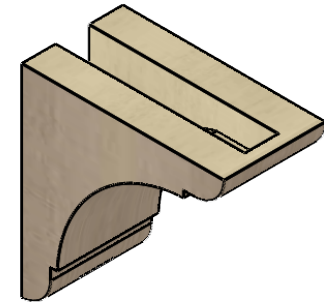

ITEM NUMBER: CORU03X06X06OLYRCPR

3"W X 6"D X 6"H SERIES 1 CLASSIC OLYMPIC ROUGH CEDAR TIMBERTHANE
FAUX WOOD CORBEL, PRIMED

SIDE PROFILE

FRONT PROFILE

ISOMETRIC

EKENA MILLWORK
2300 WEST MAIN ST.
CLARKSVILLE, TX 75426
TOLL FREE: 866-607-0453
WWW.EKENAMILLWORK.COM

NOTES

1. INSTALLATION TO BE COMPLETED IN ACCORDANCE WITH MANUFACTURER'S SPECIFICATIONS.
2. DRAWING MAY NOT BE TO SCALE
3. THIS DRAWING IS INTENDED FOR DESIGN AND PLANNING PURPOSES ONLY.
4. ALL INFORMATION CONTAINED HEREIN WAS CURRENT AT THE TIME OF DEVELOPMENT BUT MUST BE REVIEWED AND APPROVED BY THE PRODUCT MANUFACTURER TO BE CONSIDERED ACCURATE.
5. TIMBERTHANE ARCHITECTURAL PRODUCTS ARE MADE FROM HIGH DENSITY URETHANE AND COME FACTORY PRIMED