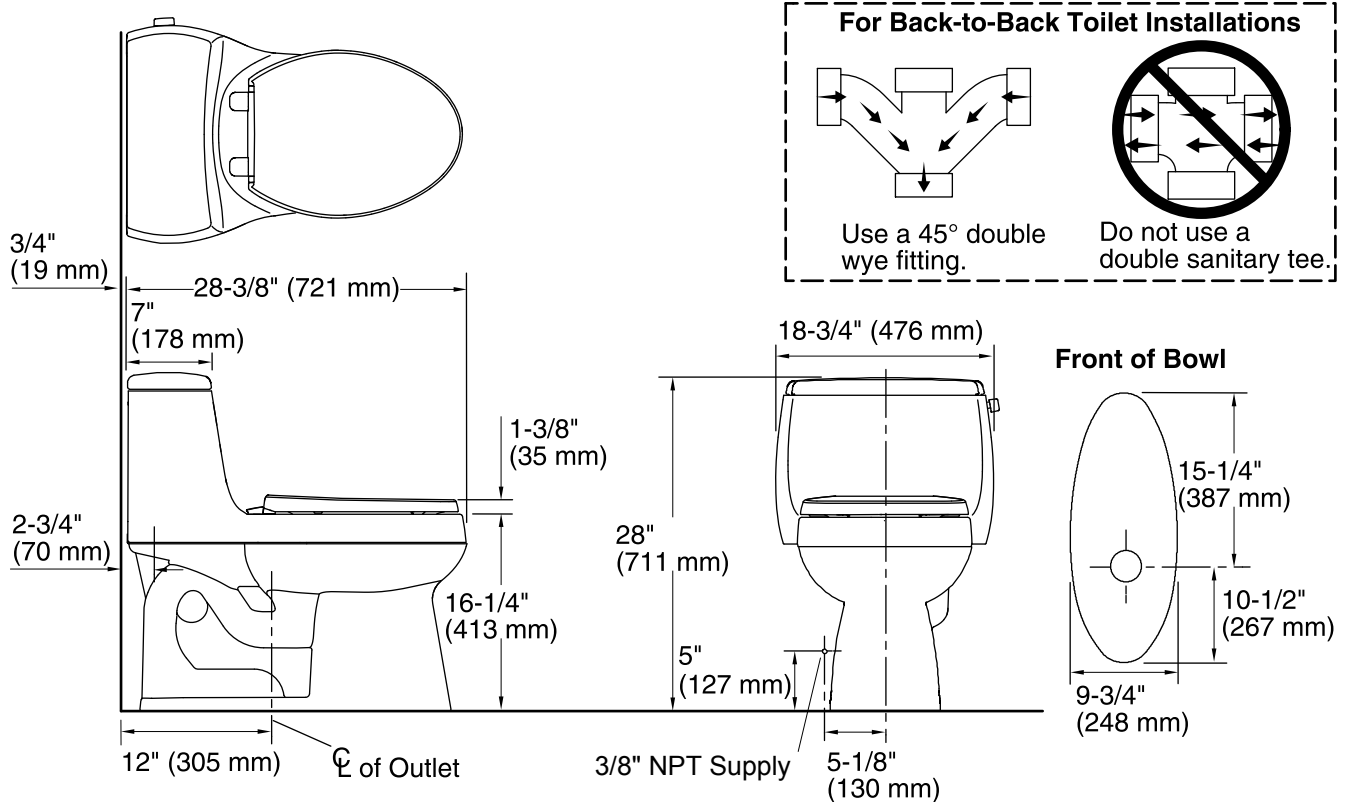

Technical Information

All product dimensions are nominal.

Toilet type:	One-piece
Bowl shape:	Elongated front
Flush type:	Other
Seat hinge type:	Quick-Attach®, Quiet-Close™, Quick-Release™
Trap passageway:	2-1/8" (54 mm)
Water Consumption	
Full:	1.28 gpf (4.8 lpf)
Water surface size:	11" x 8-1/2" (279 mm x 216 mm)
Rim to water surface:	6" (152 mm)
Rough-in:	12
Seat-mounting holes:	5-1/2" (140 mm)

Notes

Install this product according to the installation instructions.

For back-to-back toilet installations: Use only a 45° double wye fitting.

The Model Plumbing Codes require the installation of elongated open-front toilet seats in public bathrooms.

ADA, OBC, CSA B651 compliant when installed to the specific requirements of these regulations.

Plumbing codes may require elongated toilets and elongated, open-front seats in public bathrooms.

Accessibility standards may require controls to be located on the open side of the toilet.