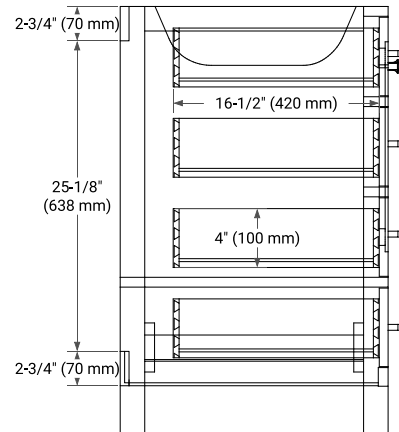

CAMBRIDGE 42" SINGLE SINK BASE CABINET

ARIEL

BASE CABINET DIMENSIONS

42" W x 21.5" D x 34.5" H

FEATURES

- Solid wood frame & plywood panels
- Dovetail drawers and joints
- Soft closing doors & drawers

HARDWARE FINISHES*

White Grey Midnight Blue Espresso

Oak Black Oak Brown Oak Vintage Green

FRONT VIEW

SIDE VIEW

PLAN VIEW

43" SINGLE RECTANGLE SINK COUNTERTOP WITH 0.75 IN. THICKNESS

ARIEL

OVERALL DIMENSIONS

43" W x 22" D x 0.75" H

COUNTERTOP OPTIONS

Carrara Marble

FEATURES

- Solid countertop with mitered edges & seams
- Undermount white rectangular sink
- Pre-drilled for 8" widespread faucet

INCLUDED

- Countertop
- Matching Backsplash
- Rectangle Sink

COUNTERTOP PLAN VIEW

EDGE SIDE VIEW

THREE DIMENSIONAL COUNTERTOP VIEW