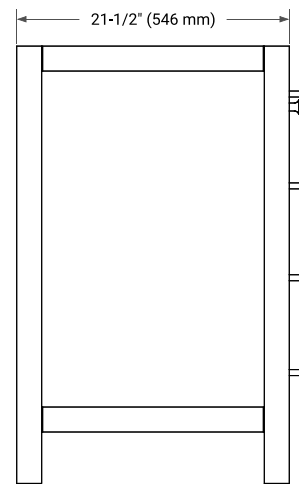

CAMBRIDGE 42" SINGLE SINK BASE CABINET

ARIEL

BASE CABINET DIMENSIONS

42" W x 21.5" D x 34.5" H

FEATURES

- Solid wood frame & plywood panels
- Dovetail drawers and joints
- Soft closing doors & drawers

HARDWARE FINISHES*

White Grey Midnight Blue Espresso

Oak Black Oak Brown Oak Vintage Green

FRONT VIEW

SIDE VIEW

PLAN VIEW

43" SINGLE RECTANGLE SINK COUNTERTOP WITH 0.75 IN. THICKNESS

ARIEL

OVERALL DIMENSIONS

43" W x 22" D x 0.75" H

COUNTERTOP OPTIONS

Carrara Marble

FEATURES

- Solid countertop with mitered edges & seams
- Undermount white rectangular sink
- Pre-drilled for 8" widespread faucet

INCLUDED

- Countertop
- Matching Backsplash
- Rectangle Sink

COUNTERTOP PLAN VIEW

EDGE SIDE VIEW

THREE DIMENSIONAL COUNTERTOP VIEW