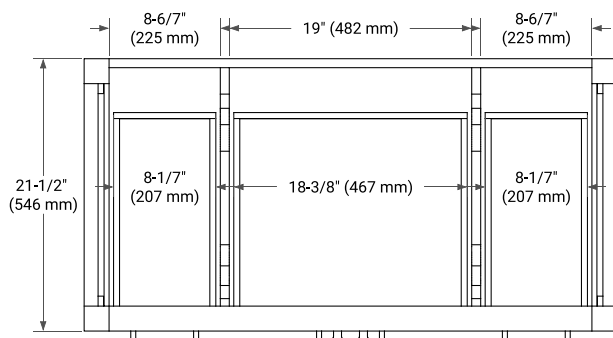

CAMBRIDGE 42" SINGLE SINK BASE CABINET

ARIEL

BASE CABINET DIMENSIONS

42" W x 21.5" D x 34.5" H

FEATURES

- Solid wood frame & plywood panels
- Dovetail drawers and joints
- Soft closing doors & drawers

HARDWARE FINISHES*

White Grey Midnight Blue Espresso

Oak Black Oak Brown Oak Vintage Green

FRONT VIEW

SIDE VIEW

PLAN VIEW

43" SINGLE RECTANGLE SINK COUNTERTOP WITH 0.75 IN. THICKNESS

ARIEL

OVERALL DIMENSIONS

43" W x 22" D x 0.75" H

COUNTERTOP OPTIONS

Carrara Marble

FEATURES

- Solid countertop with mitered edges & seams
- Undermount white rectangular sink
- Pre-drilled for 8" widespread faucet

INCLUDED

- Countertop
- Matching Backsplash
- Rectangle Sink

COUNTERTOP PLAN VIEW

EDGE SIDE VIEW

THREE DIMENSIONAL COUNTERTOP VIEW