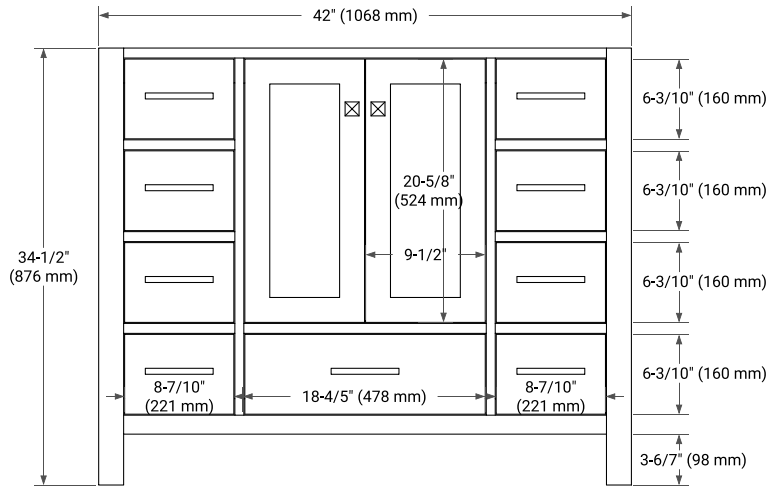

CAMBRIDGE 42" SINGLE SINK BASE CABINET

ARIEL

BASE CABINET DIMENSIONS

42" W x 21.5" D x 34.5" H

FEATURES

- Solid wood frame & plywood panels
- Dovetail drawers and joints
- Soft closing doors & drawers

HARDWARE FINISHES*

White Grey Midnight Blue Espresso

Oak Black Oak Brown Oak Vintage Green

FRONT VIEW

SIDE VIEW

PLAN VIEW

43" SINGLE RECTANGLE SINK COUNTERTOP WITH 0.75 IN. THICKNESS

ARIEL

OVERALL DIMENSIONS

43" W x 22" D x 0.75" H

COUNTERTOP OPTIONS

Carrara Marble

FEATURES

- Solid countertop with mitered edges & seams
- Undermount white rectangular sink
- Pre-drilled for 8" widespread faucet

INCLUDED

- Countertop
- Matching Backsplash
- Rectangle Sink

COUNTERTOP PLAN VIEW

EDGE SIDE VIEW

THREE DIMENSIONAL COUNTERTOP VIEW