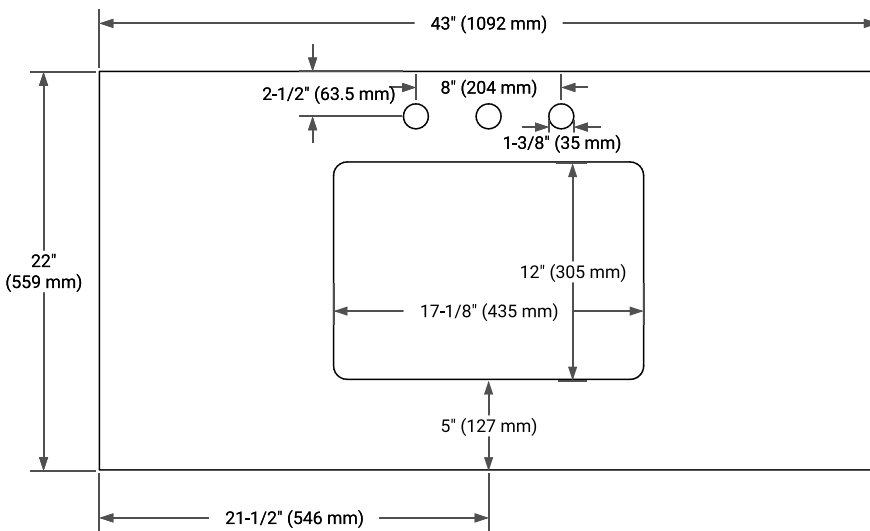

White Grey Midnight Blue Espresso

Oak Black Oak Brown Oak Vintage Green

FRONT VIEW

SIDE VIEW

PLAN VIEW

43" SINGLE RECTANGLE SINK COUNTERTOP WITH 0.75 IN. THICKNESS

ARIEL

OVERALL DIMENSIONS

43" W x 22" D x 0.75" H

COUNTERTOP OPTIONS

Carrara Marble

FEATURES

- Solid countertop with mitered edges & seams
- Undermount white rectangular sink
- Pre-drilled for 8" widespread faucet

INCLUDED

- Countertop
- Matching Backsplash
- Rectangle Sink

COUNTERTOP PLAN VIEW

EDGE SIDE VIEW

THREE DIMENSIONAL COUNTERTOP VIEW