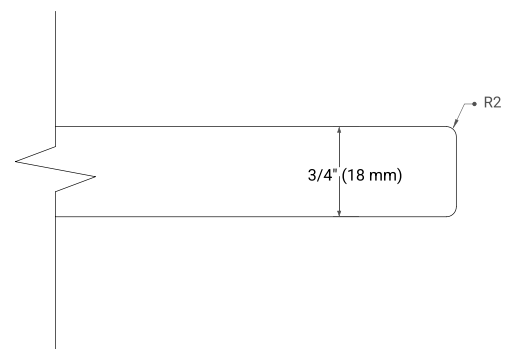

White Grey Midnight Blue Espresso

Oak Black Oak Brown Oak Vintage Green

FRONT VIEW

SIDE VIEW

PLAN VIEW

43" SINGLE RECTANGLE SINK COUNTERTOP WITH 0.75 IN. THICKNESS

ARIEL

OVERALL DIMENSIONS

43" W x 22" D x 0.75" H

COUNTERTOP OPTIONS

Carrara Marble

FEATURES

- Solid countertop with mitered edges & seams
- Undermount white rectangular sink
- Pre-drilled for 8" widespread faucet

INCLUDED

- Countertop
- Matching Backsplash
- Rectangle Sink

COUNTERTOP PLAN VIEW

EDGE SIDE VIEW

THREE DIMENSIONAL COUNTERTOP VIEW