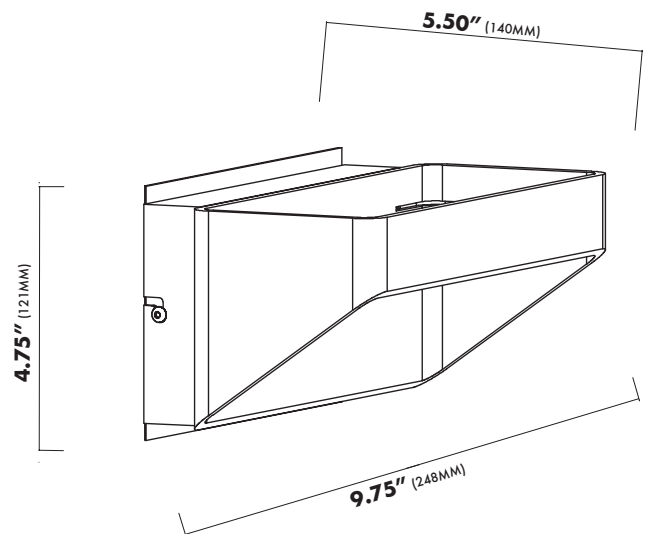

## MODEL# **VMW15710** DIMENSIONS

OVERALL: **9.75" x 5.50" x 4.75"** (248MM x 140MM x 121MM)

THE MEASUREMENTS ARE ROUNDED TO THE NEAREST 1/4"