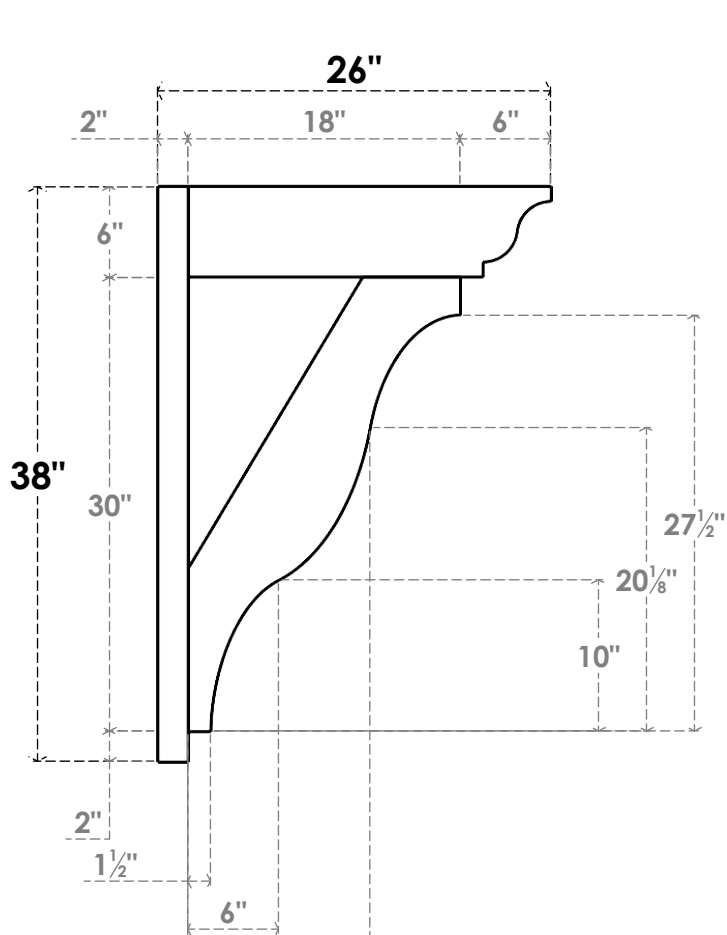

ITEM NUMBER: OUTUROC060X080X26000X38000X060X020X060FST04RCPR

6"W TOP X 8"W BACK X 26"D X 38"H X 6"T TOP X 2"T BACK TIMBERTHANE ROUGH CEDAR FUNSTON FAUX WOOD OPEN OUTLOOKER, TRADITIONAL TOP AND BLOCK BACK, 6"W CLOSED BRACE, PRIMED TAN

SIDE PROFILE

FRONT PROFILE

ISOMETRIC

EKENA MILLWORK
2300 WEST MAIN ST.
CLARKSVILLE, TX 75426
TOLL FREE: 866-607-0453
WWW.EKENAMILLWORK.COM

NOTES

1. INSTALLATION TO BE COMPLETED IN ACCORDANCE WITH MANUFACTURER'S SPECIFICATIONS.
2. DRAWING MAY NOT BE TO SCALE
3. THIS DRAWING IS INTENDED FOR DESIGN AND PLANNING PURPOSES ONLY.
4. ALL INFORMATION CONTAINED HEREIN WAS CURRENT AT THE TIME OF DEVELOPMENT BUT MUST BE REVIEWED AND APPROVED BY THE PRODUCT MANUFACTURER TO BE CONSIDERED ACCURATE.
5. TIMBERTHANE ARCHITECTURAL PRODUCTS ARE MADE FROM HIGH DENSITY URETHANE AND COME FACTORY PRIMED