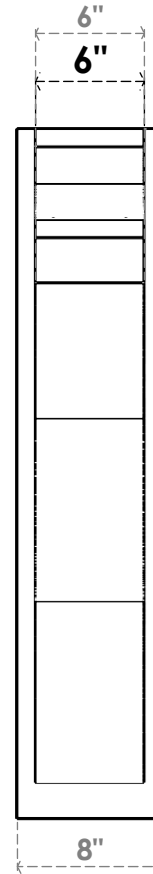

ITEM NUMBER: OUTUROC060X080X26000X38000X060X020X060FST04RCPR

6"W TOP X 8"W BACK X 26"D X 38"H X 6"T TOP X 2"T BACK TIMBERTHANE ROUGH CEDAR FUNSTON FAUX WOOD OPEN OUTLOOKER, TRADITIONAL TOP AND BLOCK BACK, 6"W CLOSED BRACE, PRIMED TAN

SIDE PROFILE

FRONT PROFILE

ISOMETRIC

EKENA MILLWORK
2300 WEST MAIN ST.
CLARKSVILLE, TX 75426
TOLL FREE: 866-607-0453
WWW.EKENAMILLWORK.COM

NOTES

1. INSTALLATION TO BE COMPLETED IN ACCORDANCE WITH MANUFACTURER'S SPECIFICATIONS.
2. DRAWING MAY NOT BE TO SCALE
3. THIS DRAWING IS INTENDED FOR DESIGN AND PLANNING PURPOSES ONLY.
4. ALL INFORMATION CONTAINED HEREIN WAS CURRENT AT THE TIME OF DEVELOPMENT BUT MUST BE REVIEWED AND APPROVED BY THE PRODUCT MANUFACTURER TO BE CONSIDERED ACCURATE.
5. TIMBERTHANE ARCHITECTURAL PRODUCTS ARE MADE FROM HIGH DENSITY URETHANE AND COME FACTORY PRIMED