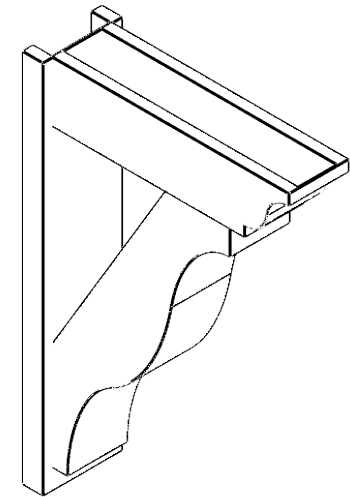

ITEM NUMBER: OUTUROC060X080X26000X38000X060X020X060FST04RCPR

6"W TOP X 8"W BACK X 26"D X 38"H X 6"T TOP X 2"T BACK TIMBERTHANE ROUGH CEDAR FUNSTON FAUX WOOD OPEN OUTLOOKER, TRADITIONAL TOP AND BLOCK BACK, 6"W CLOSED BRACE, PRIMED TAN

SIDE PROFILE

FRONT PROFILE

ISOMETRIC

EKENA MILLWORK
2300 WEST MAIN ST.
CLARKSVILLE, TX 75426
TOLL FREE: 866-607-0453
WWW.EKENAMILLWORK.COM

NOTES

1. INSTALLATION TO BE COMPLETED IN ACCORDANCE WITH MANUFACTURER'S SPECIFICATIONS.
2. DRAWING MAY NOT BE TO SCALE
3. THIS DRAWING IS INTENDED FOR DESIGN AND PLANNING PURPOSES ONLY.
4. ALL INFORMATION CONTAINED HEREIN WAS CURRENT AT THE TIME OF DEVELOPMENT BUT MUST BE REVIEWED AND APPROVED BY THE PRODUCT MANUFACTURER TO BE CONSIDERED ACCURATE.
5. TIMBERTHANE ARCHITECTURAL PRODUCTS ARE MADE FROM HIGH DENSITY URETHANE AND COME FACTORY PRIMED