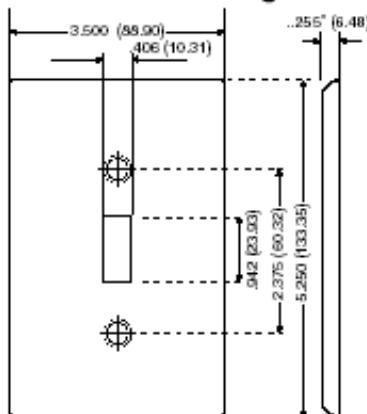

Technical Information

Product Features

Type: Oversized

Gang: 1

Material: Thermoset Plastic

Color: White

Mount: Device

Standards and Certifications: UL/CSA

Color: White

UPC Code: 078477440728

Country Of Origin: United States

Features and Benefits

- Molded of urea or phenolic
- Photoelectrically color-matched to Leviton devices
- Designed for high dielectric strength and arc resistance
- Meet or surpass UL 514 testing requirements
- Resistant to fading, discoloration, grease, oils, organic solvents and moisture scratches
- Includes metal mounting screws that match plate color
- All 1-Gang Oversized wallplates are 5.25" H x 3.5" W. Add 1.8125" for each additional gang.

Dimensional Diagram

SPECIFICATION SUBMITTAL

JOB NAME:	CATALOG NUMBERS:	
<input type="text"/>	<input type="text"/>	<input type="text"/>
JOB NUMBER:	<input type="text"/>	<input type="text"/>

Leviton Manufacturing Co., Inc.