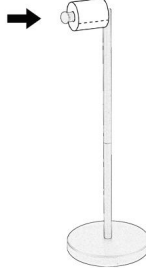

PEDESTAL PIVOTING TOILET PAPER HOLDER

BWE sturdy toilet paper holder is super practical, it has multiple storage toilet paper to help you keep your room organizer and clean. The high-quality design is enough to ensure its durability. We are committed to providing products that bring perfect quality and life interest to people. To make customers feel at ease and make every home warm is our wish.

Assembly is easy, simply follow these instructions.

Parts List :

Tubing sub-assembly

Pivot arm sub-assembly

Base sub-assembly

1

Outer/Rotating lower tube

2

Inner/Rotating Upper tube

Place the outer/lower end of the tubing sub-assembly onto the bolt at the top of the base. Hold the outer/lower tube and turn clockwise to fasten the tubing onto the base. Hand tighten only.

Insert bolt on pivot arm sub-assembly into top of tubing. Hold the inner/upper tube and turn the pivot arm sub-assembly clockwise to fasten. Hand tighten only.

3

Lastly, place the roll paper on the arm and the installation is complete