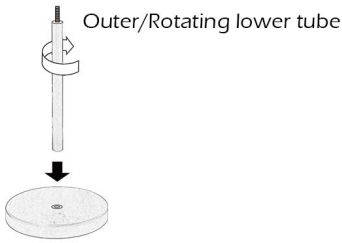

Assembly is easy, simply follow these instructions.

Parts List :

Tubing sub-assembly

Pivot arm sub-assembly

Base sub-assembly

1

Outer/Rotating lower tube

2

Inner/Rotating Upper tube

Place the outer/lower end of the tubing sub-assembly onto the bolt at the top of the base. Hold the outer/lower tube and turn clockwise to fasten the tubing onto the base. Hand tighten only.