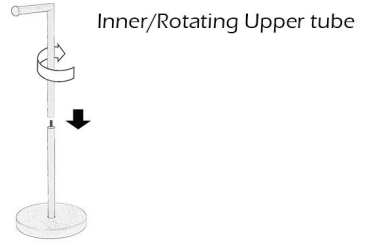

Assembly is easy, simply follow these instructions.

Parts List :

Tubing sub-assembly

Pivot arm sub-assembly

Base sub-assembly

1

Outer/Rotating lower tube

2

Inner/Rotating Upper tube

Place the outer/lower end of the tubing sub-assembly onto the bolt at the top of the base. Hold the outer/lower tube and turn clockwise to fasten the tubing onto the base. Hand tighten only.