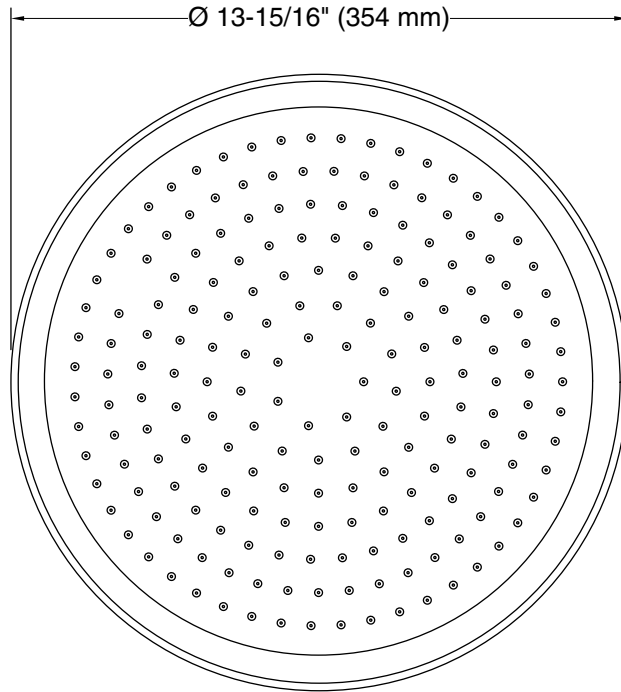

Technical Information

All product dimensions are nominal.

Spout:

Shower/Rainhead rated max flow: 2.5 gal/min (9.5 l/min)