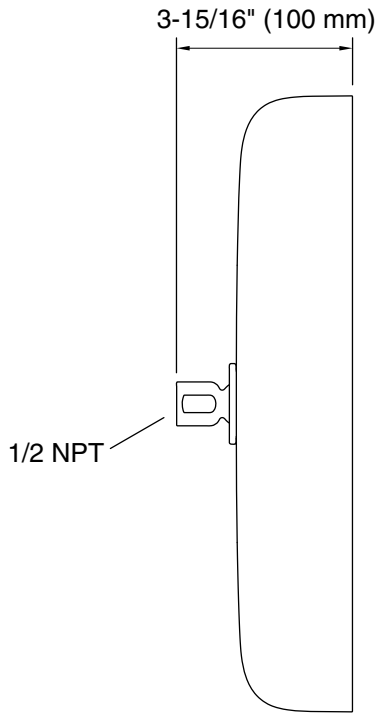

### Installation

- 1/2" -14 NPT connection
- Requires single-function rainhead shower arm and flange (sold separately)

**Technical Information**

All product dimensions are nominal.

**Spout:**

Shower/Rainhead rated max flow: 2.5 gal/min (9.5 l/min)