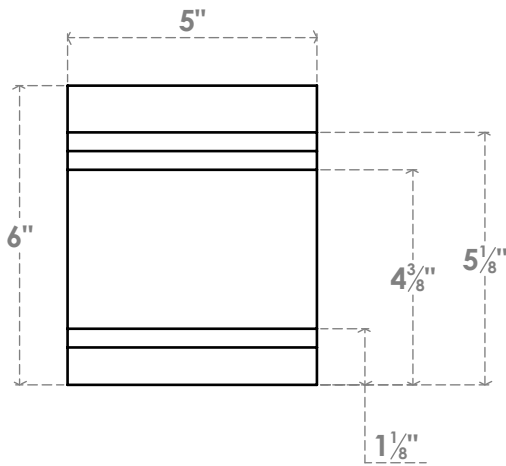

RFTP05X06X42PEC

5"W X 6"H X 42"L PESCADERO ARCHITECTURAL GRADE PVC RAFTER TAIL

SIDE PROFILE

ISOMETRIC

FRONT PROFILE

EKENA MILLWORK
 2300 WEST MAIN ST.
 CLARKSVILLE, TX 75426
 TOLL FREE: 866-607-0453
 WWW.EKENAMILLWORK.COM

NOTES

1. INSTALLATION TO BE COMPLETED IN ACCORDANCE WITH MANUFACTURER'S SPECIFICATIONS.
2. DRAWING MAY NOT BE TO SCALE
3. THIS DRAWING IS INTENDED FOR DESIGN AND PLANNING PURPOSES ONLY.
4. ALL INFORMATION CONTAINED HEREIN WAS CURRENT AT THE TIME OF DEVELOPMENT BUT MUST BE REVIEWED AND APPROVED BY THE PRODUCT MANUFACTURER TO BE CONSIDERED ACCURATE.
5. ARCHITECTURAL GRADE PVC PRODUCTS ARE MADE FROM EXPANDED CELLULAR PVC AND COME NATURALLY WHITE BUT MAY BE PAINTED