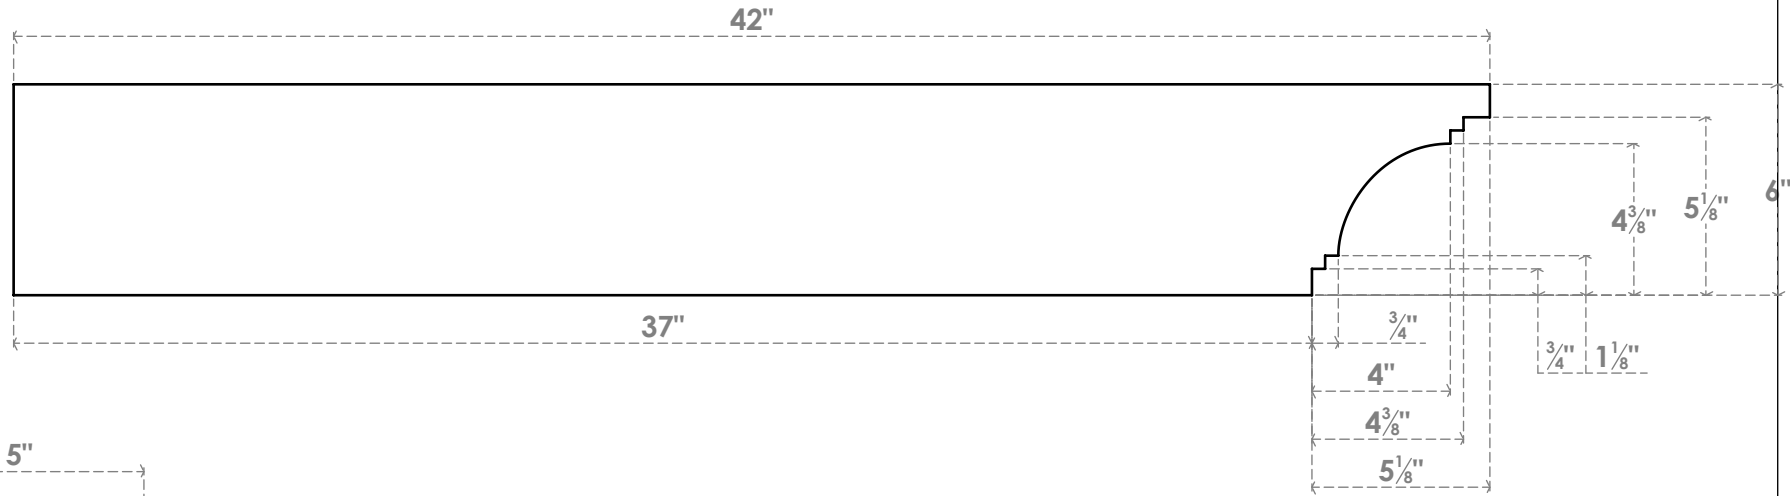

RFTP05X06X42PEC

5"W X 6"H X 42"L PESCADERO ARCHITECTURAL GRADE PVC RAFTER TAIL

SIDE PROFILE

ISOMETRIC

FRONT PROFILE

EKENA MILLWORK
 2300 WEST MAIN ST.
 CLARKSVILLE, TX 75426
 TOLL FREE: 866-607-0453
 WWW.EKENAMILLWORK.COM

NOTES

1. INSTALLATION TO BE COMPLETED IN ACCORDANCE WITH MANUFACTURER'S SPECIFICATIONS.
2. DRAWING MAY NOT BE TO SCALE
3. THIS DRAWING IS INTENDED FOR DESIGN AND PLANNING PURPOSES ONLY.
4. ALL INFORMATION CONTAINED HEREIN WAS CURRENT AT THE TIME OF DEVELOPMENT BUT MUST BE REVIEWED AND APPROVED BY THE PRODUCT MANUFACTURER TO BE CONSIDERED ACCURATE.
5. ARCHITECTURAL GRADE PVC PRODUCTS ARE MADE FROM EXPANDED CELLULAR PVC AND COME NATURALLY WHITE BUT MAY BE PAINTED