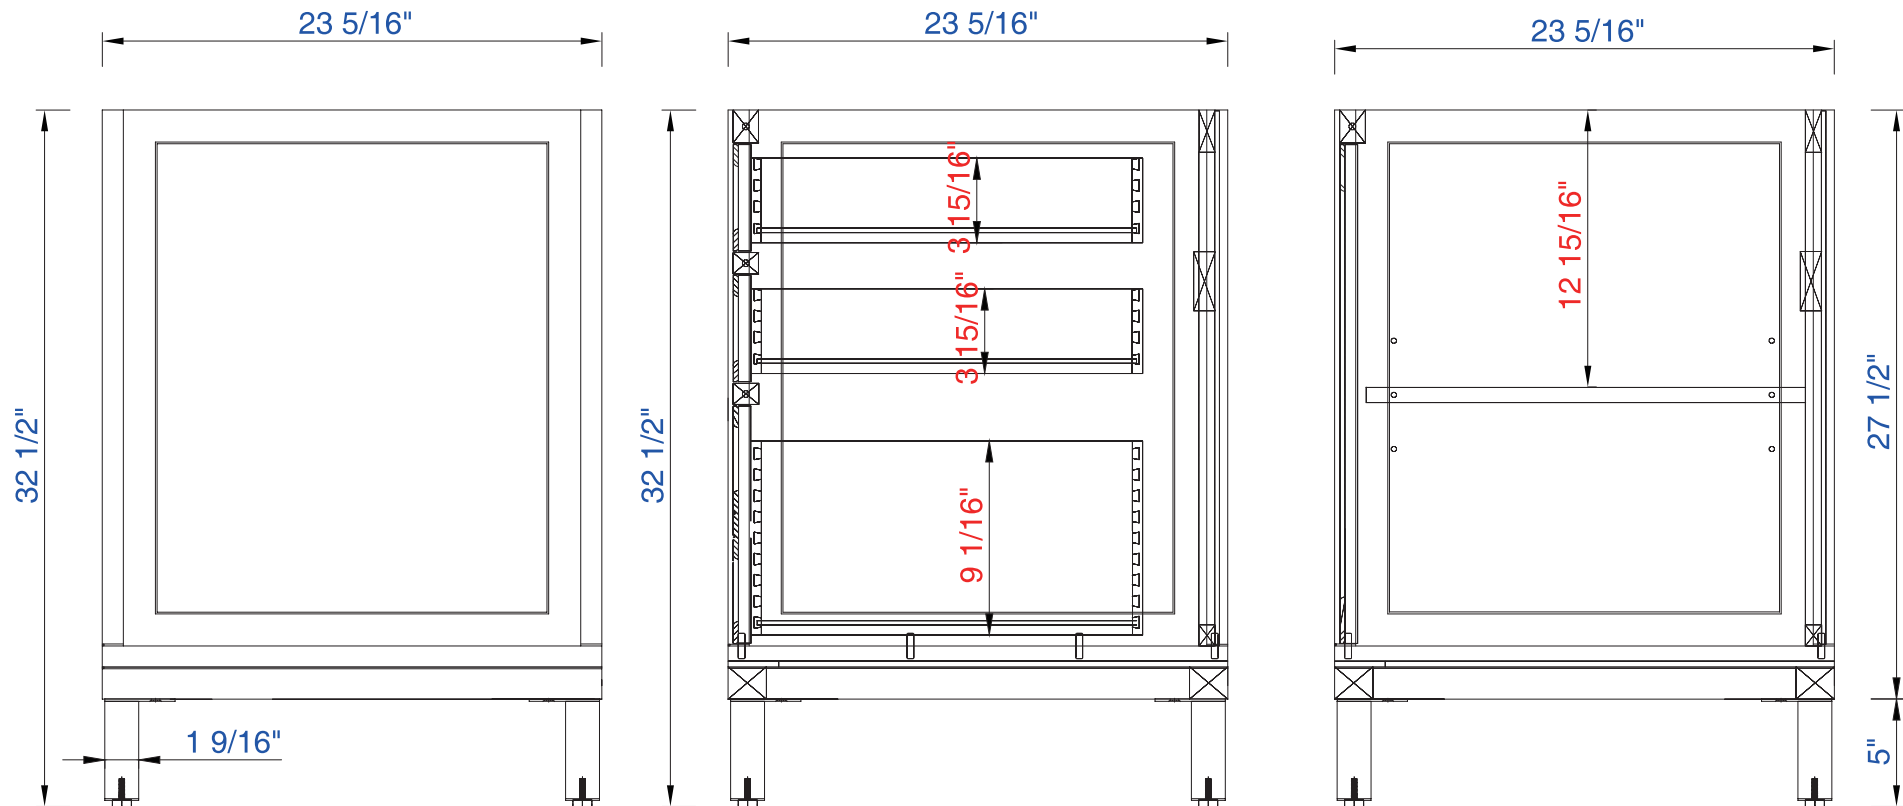

60"

Item Number:

305-V60S-WWW

JAMES MARTIN

VANITIES™

Chicago 60" Cabinet

Diagrams with Dimensions
page 01 of 03

NOTE ONE: Countertops are not shown in these diagrams. (Cabinet Only)

Diagrams with Dimensions
page 02 of 03

NOTE ONE: Countertops are not shown in these diagrams. (Cabinet Only)

NOTE TWO: Internal Shelves (Shown) are designed to align with sinks in James Martin's Optional Countertops. Customers' own countertops and sinks may align differently, and modification may be required. Please consult our website for Countertop Diagrams: www.jamesmartinvanities.com

60"

Item Number:

305-V60S-WWW

JAMES MARTIN

VANITIES™

Chicago 60" Cabinet

Diagrams with Dimensions
page 03 of 03

NOTE ONE: Countertops are not shown in these diagrams. (Cabinet Only)

1524mm

Item Number:

305-V60S-WWW

JAMES MARTIN

VANITIES™

Chicago 1524mm Cabinet

Diagrams with Dimensions
page 02 of 03

NOTE ONE: Countertops are not shown in these diagrams. (Cabinet Only)