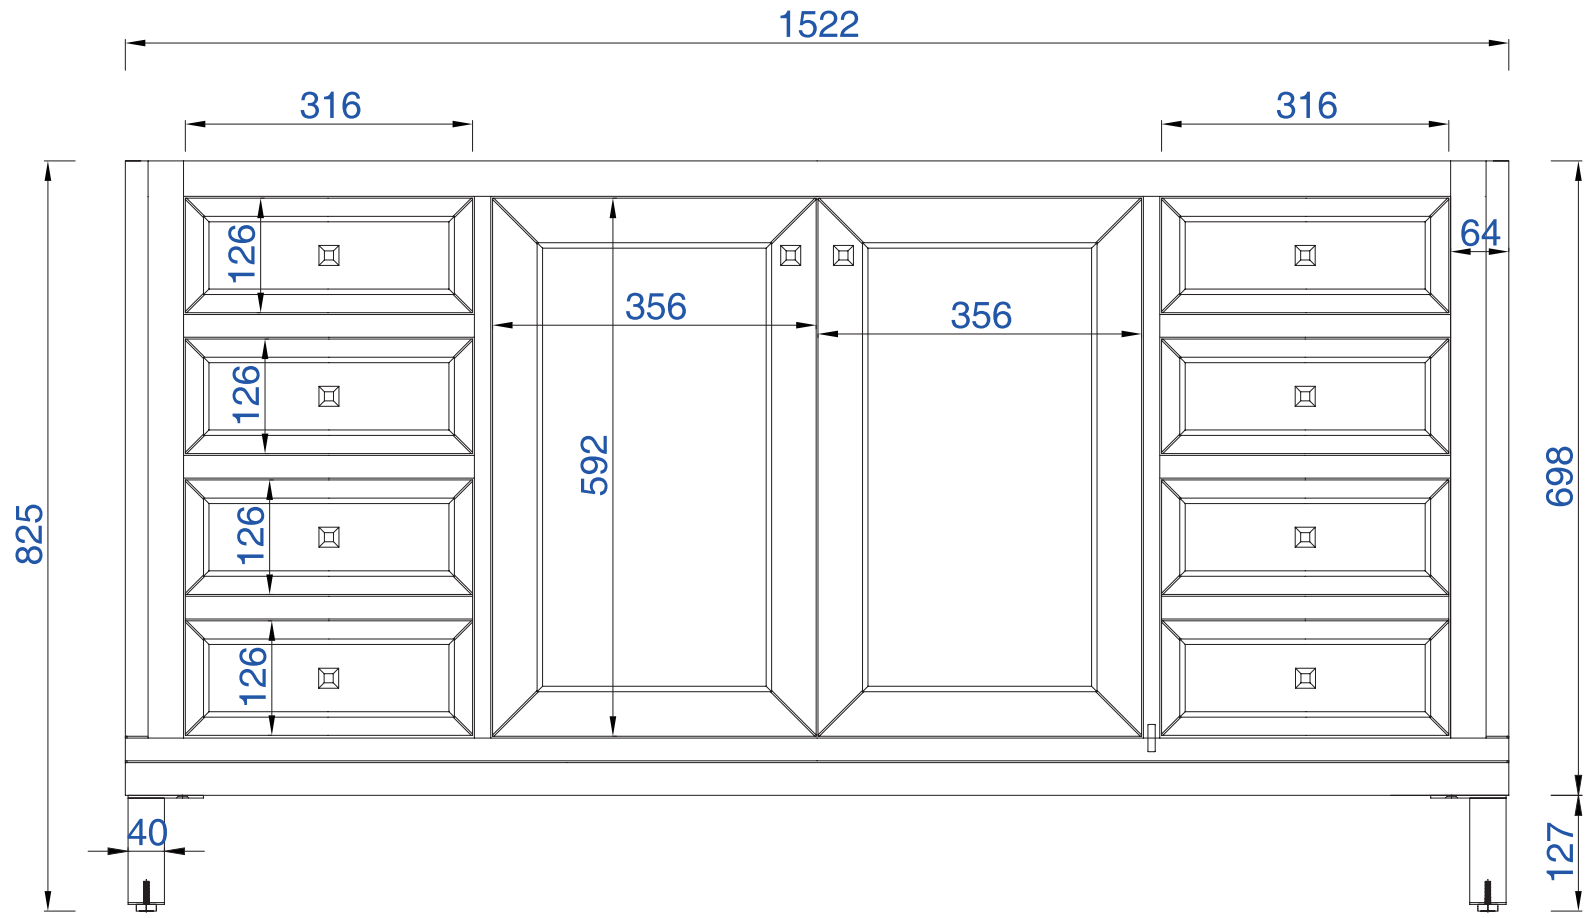

60"

Item Number:

305-V60S-WWW

JAMES MARTIN

VANITIES™

Chicago 60" Cabinet

Diagrams with Dimensions
page 03 of 03

NOTE ONE: Countertops are not shown in these diagrams. (Cabinet Only)

NOTE TWO: This vanity does not have a Backsplash.

Please consult our website for Countertop Diagrams: www.jamesmartinvanities.com

1524mm

Item Number:
305-V60S-WWW

JAMES MARTIN

VANITIES™

Chicago 1524mm Cabinet

Diagrams with Dimensions
page 01 of 03

NOTE ONE: Countertops are not shown in these diagrams. (Cabinet Only)
NOTE TWO: This vanity does not have a Backsplash.
Please consult our website for Countertop Diagrams: www.jamesmartinvanities.com

1524mm

Item Number:

305-V60S-WWW

JAMES MARTIN

VANITIES™

Chicago 1524mm Cabinet

Diagrams with Dimensions
page 02 of 03

NOTE ONE: Countertops are not shown in these diagrams. (Cabinet Only)