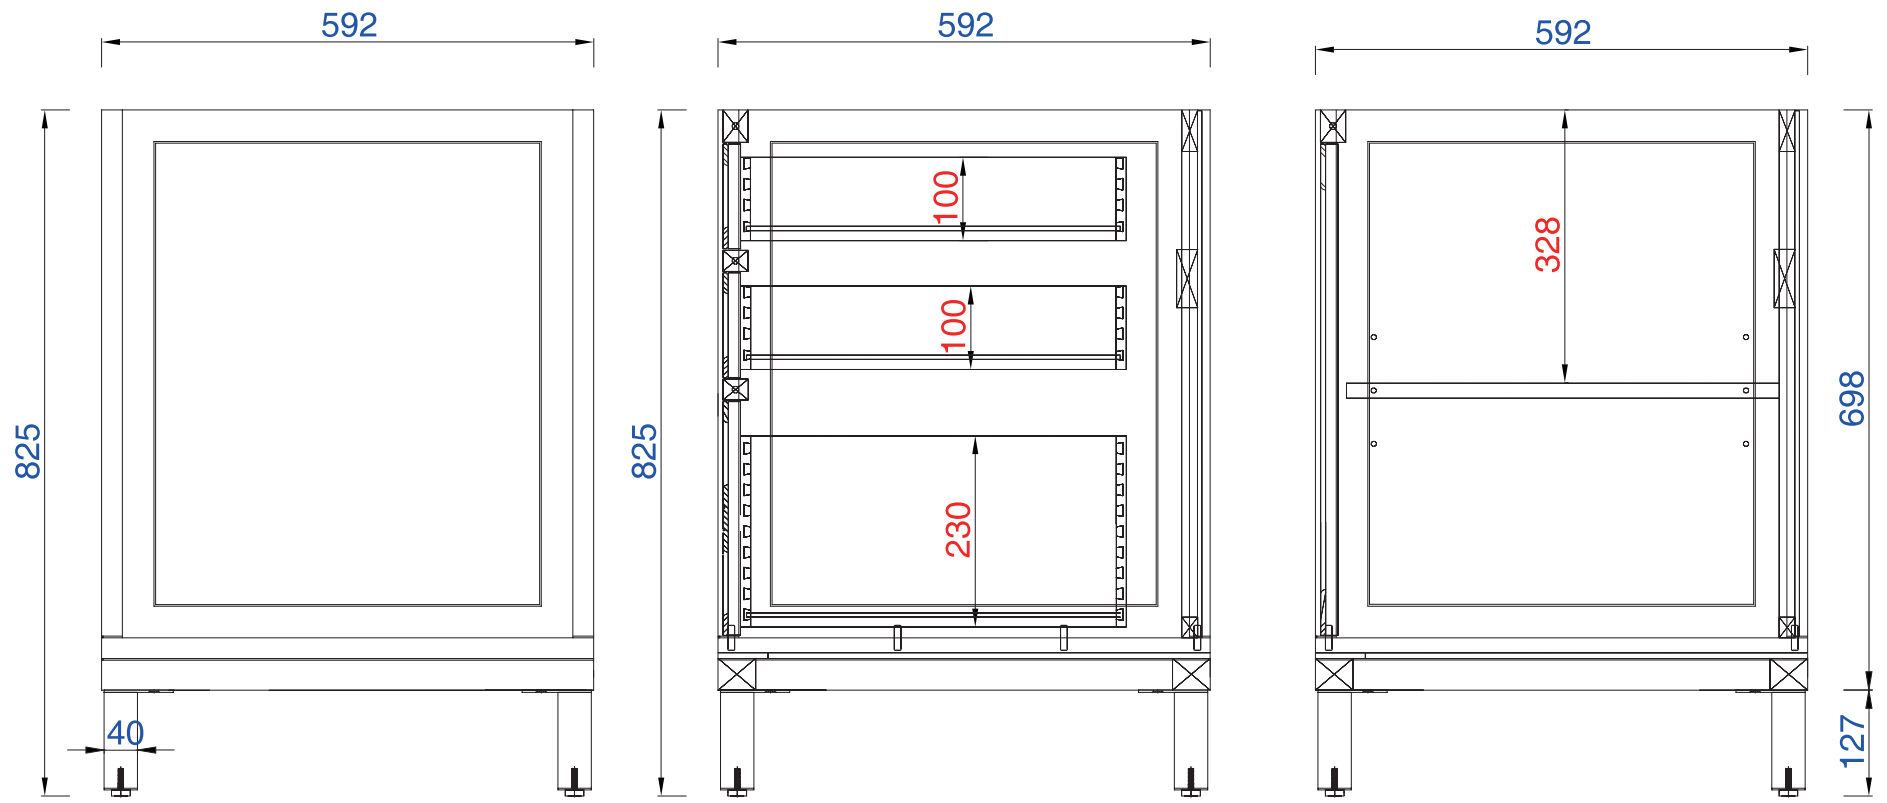

60"

Item Number:

305-V60S-WWW

JAMES MARTIN

VANITIES™

Chicago 60" Cabinet

Diagrams with Dimensions
page 01 of 03

NOTE ONE: Countertops are not shown in these diagrams. (Cabinet Only)

1524mm

Item Number:

305-V60S-WWW

JAMES MARTIN

VANITIES™

Chicago 1524mm Cabinet

Diagrams with Dimensions
page 02 of 03

NOTE ONE: Countertops are not shown in these diagrams. (Cabinet Only)

NOTE TWO: Internal Shelves (Shown) are designed to align with sinks in James Martin's Optional Countertops. Customers' own countertops and sinks may align differently, and modification may be required. Please consult our website for Countertop Diagrams: www.jamesmartinvanities.com

1524mm

Item Number:
305-V60S-WWW

JAMES MARTIN

VANITIES™

Chicago 1524mm Cabinet

Diagrams with Dimensions
page 03 of 03

NOTE ONE: Countertops are not shown in these diagrams. (Cabinet Only)
NOTE TWO: This vanity does not have a Backsplash.
Please consult our website for Countertop Diagrams: www.jamesmartinvanities.com