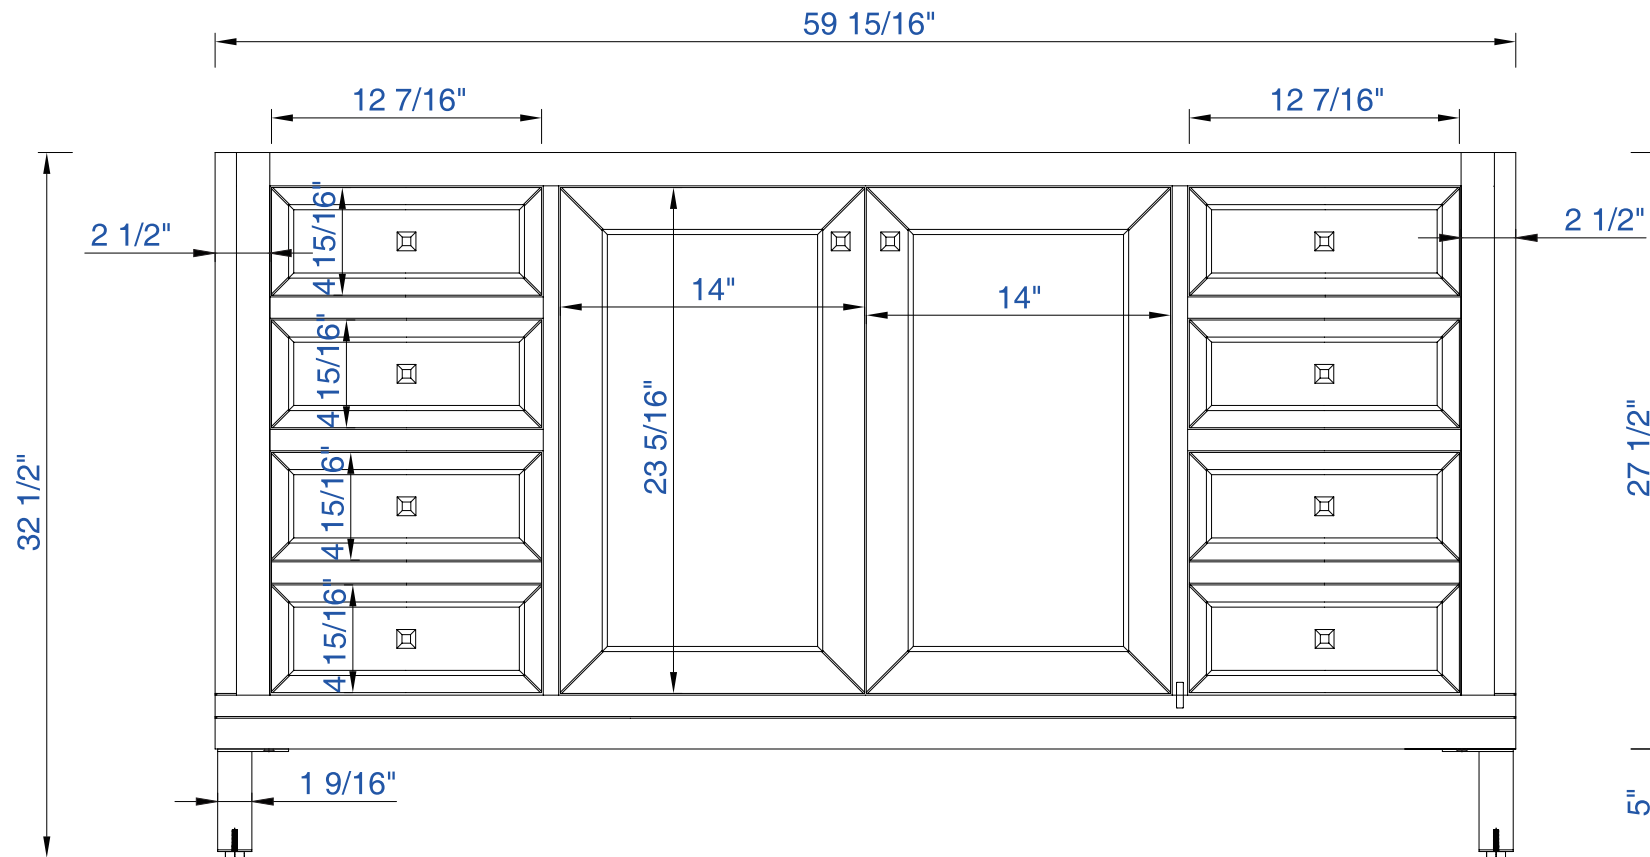

60"

Item Number:

305-V60S-WWW

JAMES MARTIN

VANITIES™

Chicago 60" Cabinet

Diagrams with Dimensions
page 01 of 03

NOTE ONE: Countertops are not shown in these diagrams. (Cabinet Only)

NOTE TWO: This vanity does not have a Backsplash.

Please consult our website for Countertop Diagrams: www.jamesmartinvanities.com

60"

Item Number:

305-V60S-WWW

JAMES MARTIN

VANITIES™

Chicago 60" Cabinet

Diagrams with Dimensions
page 02 of 03

NOTE ONE: Countertops are not shown in these diagrams. (Cabinet Only)

NOTE TWO: Internal Shelves (Shown) are designed to align with sinks in James Martin's Optional Countertops. Customers' own countertops and sinks may align differently, and modification may be required. Please consult our website for Countertop Diagrams: www.jamesmartinvanities.com

60"

Item Number:

305-V60S-WWW

JAMES MARTIN

VANITIES™

Chicago 60" Cabinet

Diagrams with Dimensions
page 03 of 03

NOTE ONE: Countertops are not shown in these diagrams. (Cabinet Only)