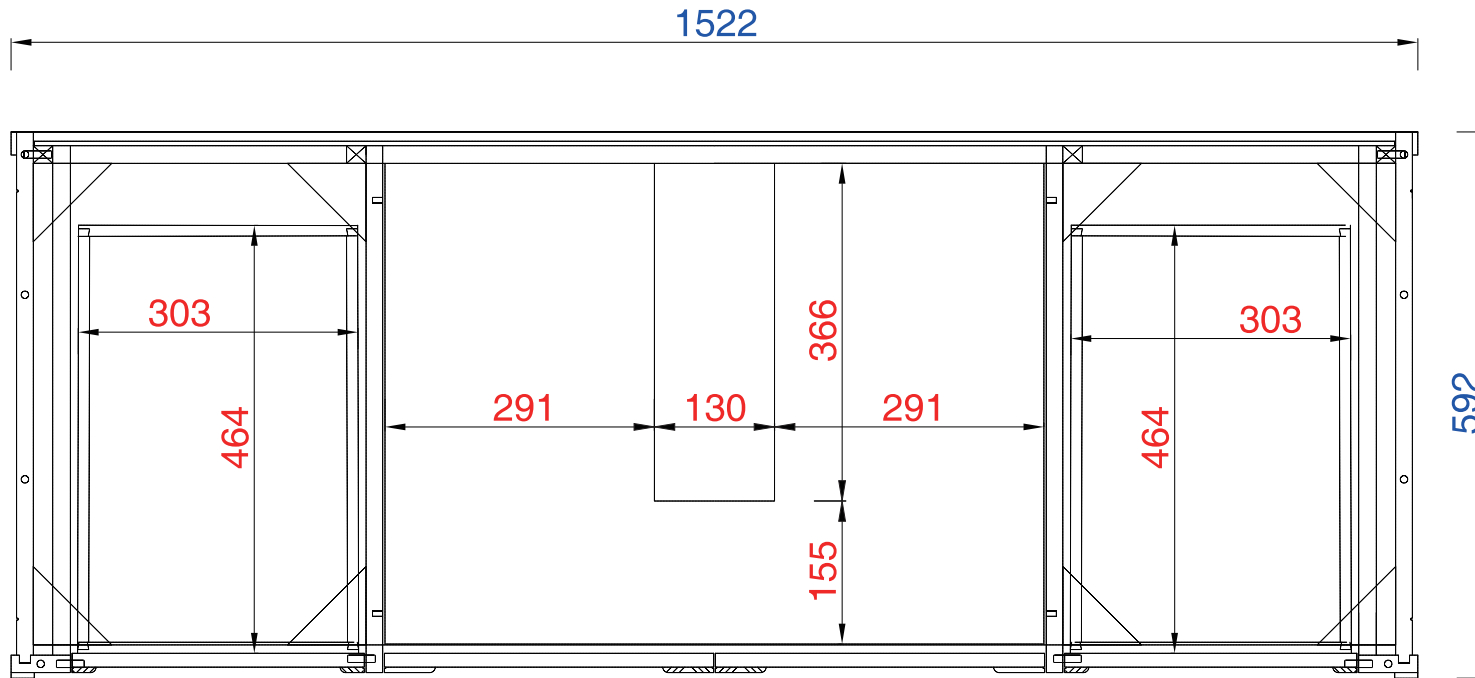

1524mm

Item Number:

305-V60S-WWW

JAMES MARTIN

VANITIES™

Chicago 1524mm Cabinet

Diagrams with Dimensions
page 02 of 03

NOTE ONE: Countertops are not shown in these diagrams. (Cabinet Only)

NOTE TWO: Internal Shelves (Shown) are designed to align with sinks in James Martin's Optional Countertops. Customers' own countertops and sinks may align differently, and modification may be required. Please consult our website for Countertop Diagrams: www.jamesmartinvanities.com

1524mm

Item Number:
305-V60S-WWW

JAMES MARTIN

VANITIES™

Chicago 1524mm Cabinet

Diagrams with Dimensions
page 03 of 03

NOTE ONE: Countertops are not shown in these diagrams. (Cabinet Only)
NOTE TWO: This vanity does not have a Backsplash.
Please consult our website for Countertop Diagrams: www.jamesmartinvanities.com