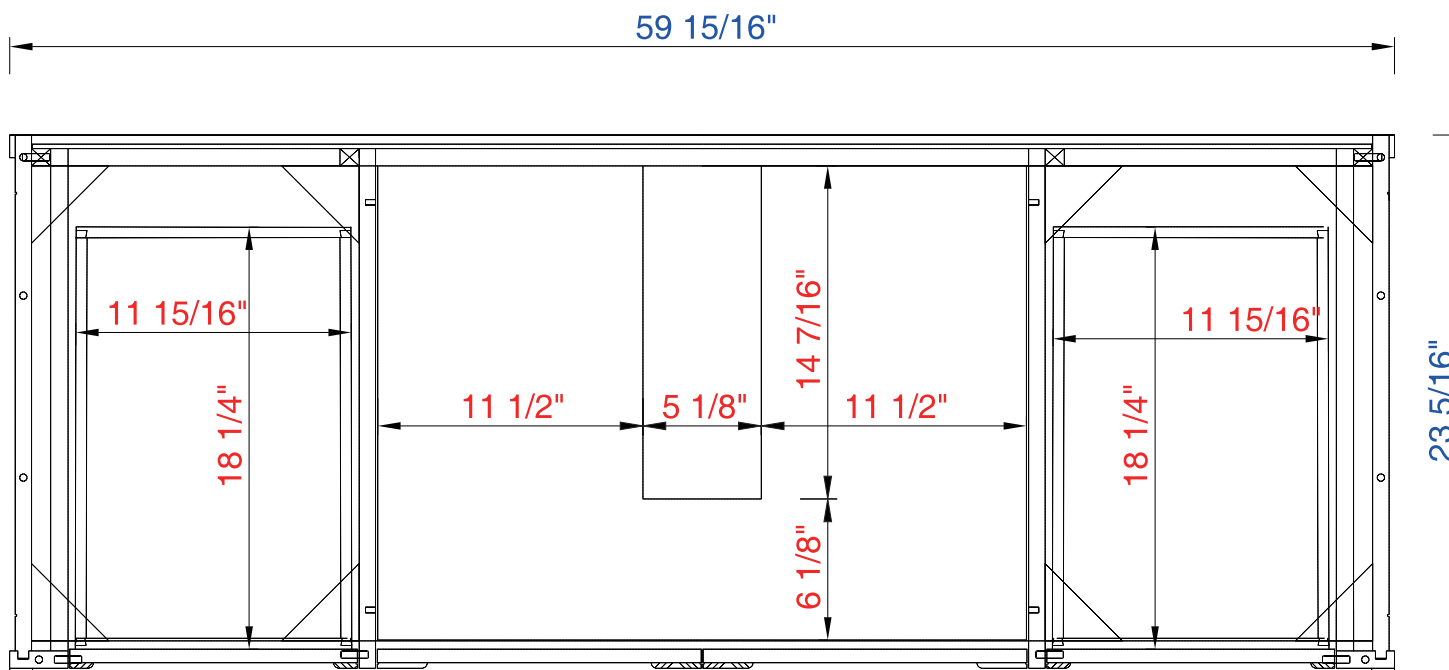

60"

Item Number:

305-V60S-WWW

JAMES MARTIN

VANITIES™

Chicago 60" Cabinet

Diagrams with Dimensions
page 01 of 03

NOTE ONE: Countertops are not shown in these diagrams. (Cabinet Only)

NOTE TWO: This vanity does not have a Backsplash.

Please consult our website for Countertop Diagrams: www.jamesmartinvanities.com

60"

Item Number:

305-V60S-WWW

JAMES MARTIN

VANITIES™

Chicago 60" Cabinet

Diagrams with Dimensions
page 02 of 03

NOTE ONE: Countertops are not shown in these diagrams. (Cabinet Only)

NOTE TWO: Internal Shelves (Shown) are designed to align with sinks in James Martin's Optional Countertops. Customers' own countertops and sinks may align differently, and modification may be required. Please consult our website for Countertop Diagrams: www.jamesmartinvanities.com

60"

Item Number:

305-V60S-WWW

JAMES MARTIN

VANITIES™

Chicago 60" Cabinet

Diagrams with Dimensions
page 03 of 03

NOTE ONE: Countertops are not shown in these diagrams. (Cabinet Only)