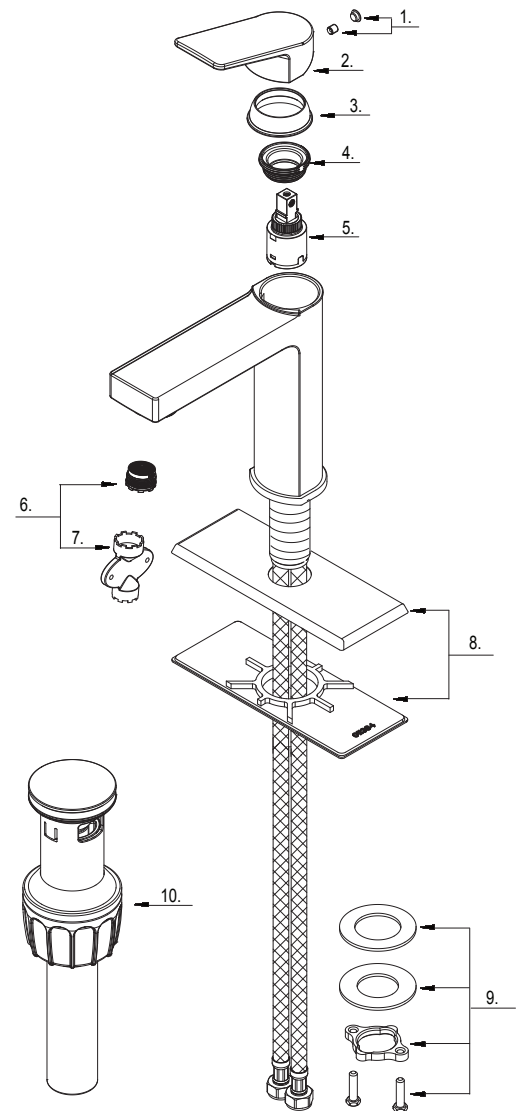

Lisette Single Handle Bath Faucet

MODEL#	Lowe's SKU#	FINISH
FS6A0272CP	5649436	Chrome
FS6A0272NP	5649433	Brushed Nickel
FS6A0272BL	5522534	Matte Black
FS6A0272CZ	5522533	Brushed Gold

**DROP
& TWIST**
Easy Install Drain

No.	Description	Part No.	**Finish
1	Index Button	A66D558	**CP Chrome
	Index Button (BL)	A66D558KP	**NP Brushed Nickel
2	Metal Handle	A079298**	**BL Matte Black
3	Trim Ring	A508044**	**CZ Brushed Gold
4	Adjusting Ring	A104399	
5	Ceramic Disc Cartridge	A507906N-31	
6	Aerator	A603A47N	
7	Aerator Wrench	A031237GR	
8	Deck Plate Assembly	A607568-S1**	
9	Mounting Hardware	A663221	
10	Push Down Drain	A505218**	