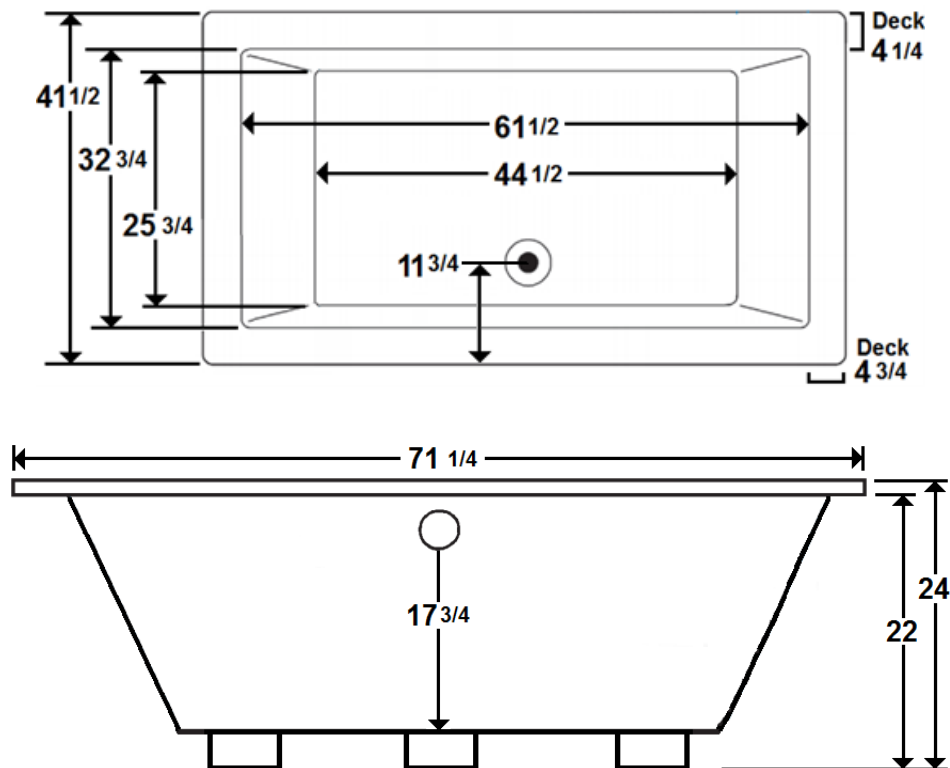

Laurel Mountain

FARRELL 5

72" x 42" Drop-In Acrylic Tub

Model Number
7242FT064
Drop-In Soaker in White

Features

- Constructed of high-gloss durable acrylic
- Textured slip resistant bottom
- Deep bathing well
- Pre-leveled base for easy installation
- Minimalist design
- Can be installed as an undermount
- Limited lifetime warranty
- Made in the USA

All dimensions are +/- 1/2" and subject to change without notice

Technical Information

- Weight: 151 lbs.
- Water Depth to Overflow: 17 3/4"
- Water Capacity: 163 gal.
- Sump Dimension: 44 1/2" x 25 3/4"