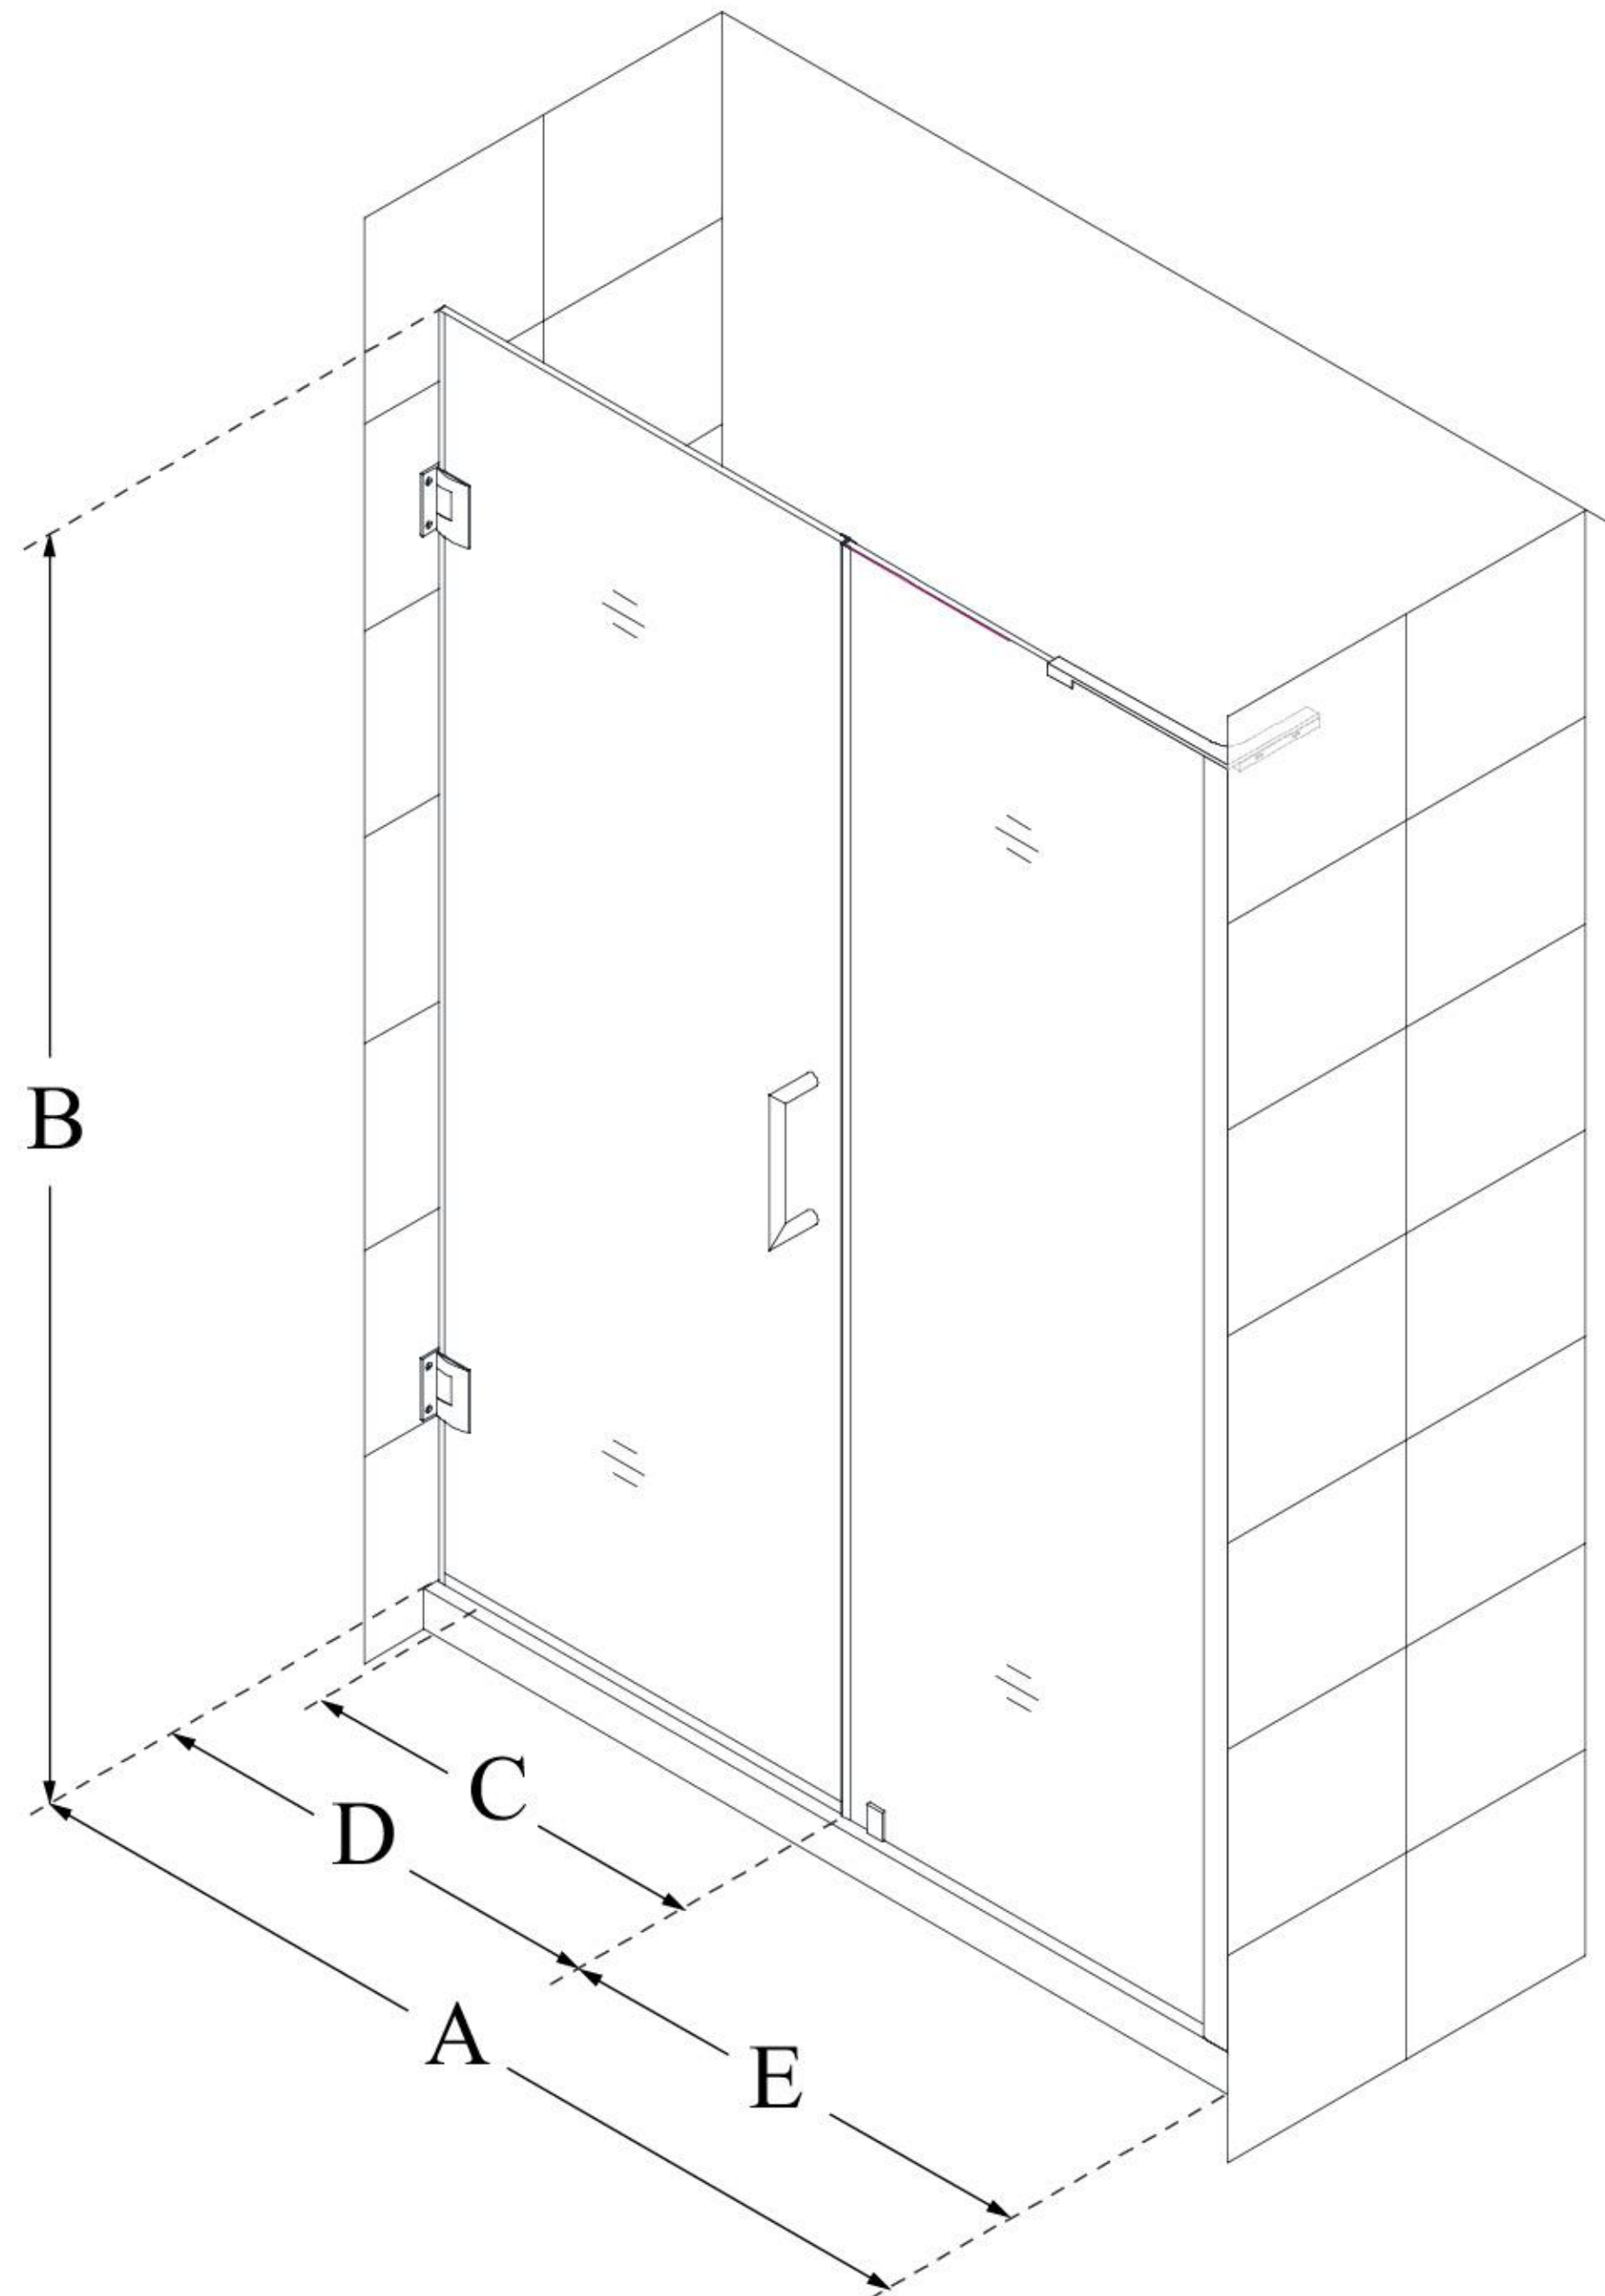

MODEL INFORMATION

SHDR-2048723

UNIDOOR-LS

DreamLine Unidoor-LS 48-49
in. W x 72 in. H Frameless Hinged
Shower Door with Support Arm

SWING DOOR

CONFIGURATION DIMENSIONS:

A: 48 - 49 in.

MODEL WIDTH

B: 72 in.

MODEL HEIGHT

C: 23 in.

ACCESS WIDTH

D: 24 in.

DOOR WIDTH

E: 24 in.

INLINE PANEL WIDTH

1 1/2 in.

MINIMUM THRESHOLD REQUIRED

Yes (Inline Panel)

DRILLING REQUIRED

DreamLine reserves the right to update or modify the hardware or materials pictured without prior notice for the purpose of product improvement and customer satisfaction.