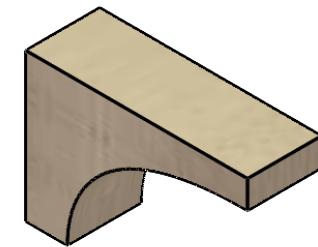

ITEM NUMBER: CORU02X06X04STORCPR

2"W X 6"D X 4"H SERIES 3 CLASSIC STOCKPORT ROUGH CEDAR TIMBERTHANE
FAUX WOOD CORBEL, PRIMED

SIDE PROFILE

FRONT PROFILE

ISOMETRIC

EKENA MILLWORK
2300 WEST MAIN ST.
CLARKSVILLE, TX 75426
TOLL FREE: 866-607-0453
WWW.EKENAMILLWORK.COM