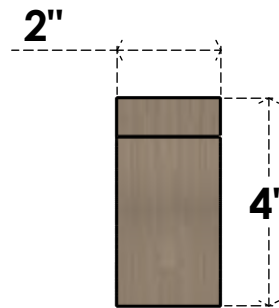

ITEM NUMBER: CORU02X06X04STORCPR

2"W X 6"D X 4"H SERIES 3 CLASSIC STOCKPORT ROUGH CEDAR TIMBERTHANE
FAUX WOOD CORBEL, PRIMED

SIDE PROFILE

FRONT PROFILE

ISOMETRIC

EKENA MILLWORK
2300 WEST MAIN ST.
CLARKSVILLE, TX 75426
TOLL FREE: 866-607-0453
WWW.EKENAMILLWORK.COM

NOTES

1. INSTALLATION TO BE COMPLETED IN ACCORDANCE WITH MANUFACTURER'S SPECIFICATIONS.
2. DRAWING MAY NOT BE TO SCALE
3. THIS DRAWING IS INTENDED FOR DESIGN AND PLANNING PURPOSES ONLY.
4. ALL INFORMATION CONTAINED HEREIN WAS CURRENT AT THE TIME OF DEVELOPMENT BUT MUST BE REVIEWED AND APPROVED BY THE PRODUCT MANUFACTURER TO BE CONSIDERED ACCURATE.
5. TIMBERTHANE ARCHITECTURAL PRODUCTS ARE MADE FROM HIGH DENSITY URETHANE AND COME FACTORY PRIMED