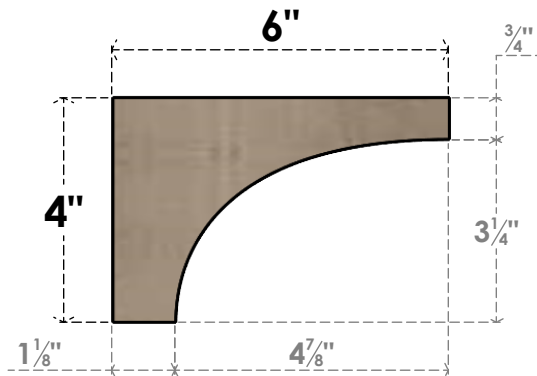

ITEM NUMBER: CORU02X06X04STORCPR

2"W X 6"D X 4"H SERIES 3 CLASSIC STOCKPORT ROUGH CEDAR TIMBERTHANE
FAUX WOOD CORBEL, PRIMED

SIDE PROFILE

FRONT PROFILE

ISOMETRIC

EKENA MILLWORK
2300 WEST MAIN ST.
CLARKSVILLE, TX 75426
TOLL FREE: 866-607-0453
WWW.EKENAMILLWORK.COM

NOTES

1. INSTALLATION TO BE COMPLETED IN ACCORDANCE WITH MANUFACTURER'S SPECIFICATIONS.
2. DRAWING MAY NOT BE TO SCALE
3. THIS DRAWING IS INTENDED FOR DESIGN AND PLANNING PURPOSES ONLY.
4. ALL INFORMATION CONTAINED HEREIN WAS CURRENT AT THE TIME OF DEVELOPMENT BUT MUST BE REVIEWED AND APPROVED BY THE PRODUCT MANUFACTURER TO BE CONSIDERED ACCURATE.
5. TIMBERTHANE ARCHITECTURAL PRODUCTS ARE MADE FROM HIGH DENSITY URETHANE AND COME FACTORY PRIMED