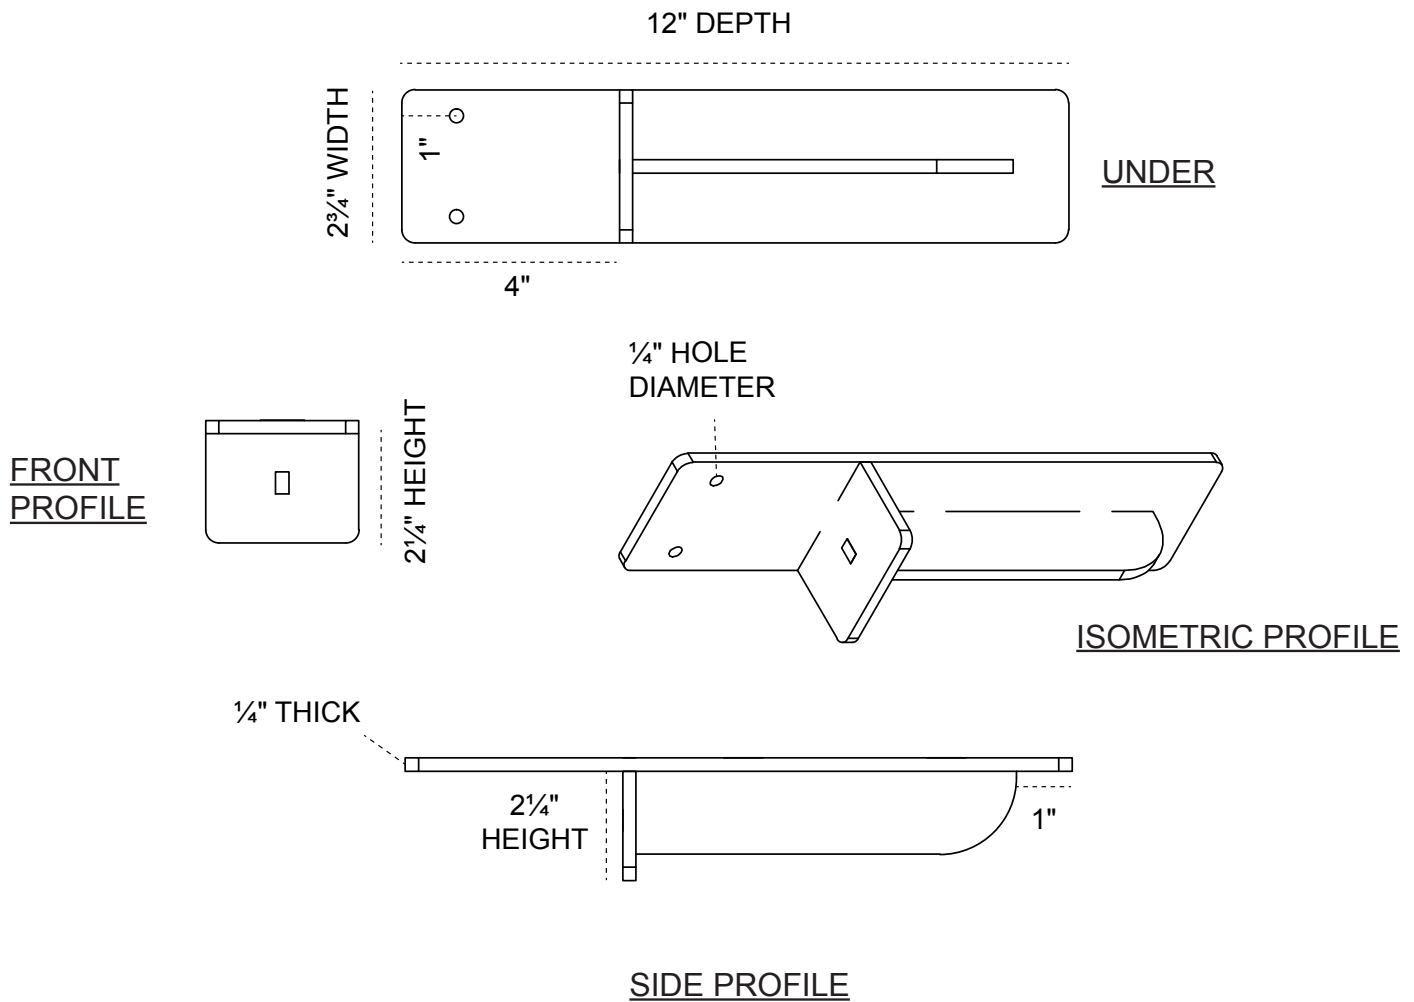

3-INCH W X 12-INCH D X 2-INCH H HEATON SUPPORT

HEAVY-DUTY 1/4" THICK

AVAILABLE IN:
STAINLESS STEEL
ZINC PLATED STEEL
POWDER COATED BLACK

BKTM03X12X02HESS
BKTM03X12X02HECRS
BKTM03X12X02HEPBL

P:866.607.0453 | F: 866.591.3143
2300 W. Main St. | Clarksville, TX 75426
sales@ekenamillwork.com | www.ekenamillwork.com