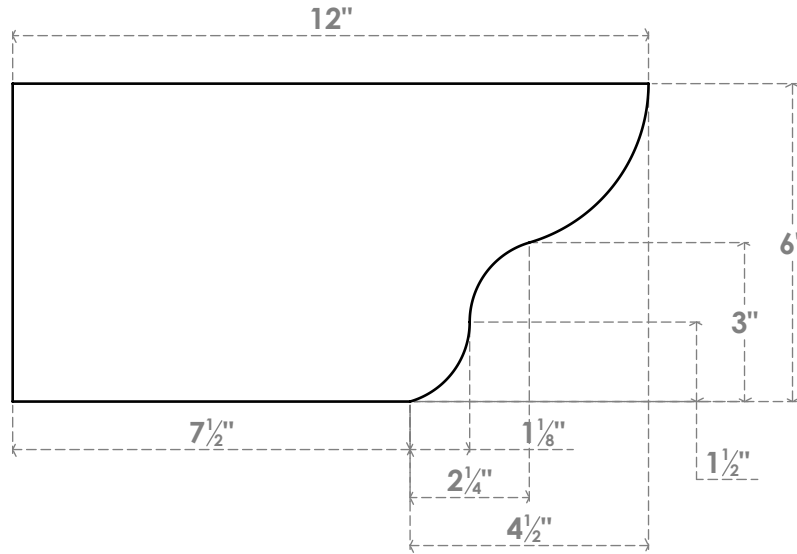

RFTP03X06X12GRN

3"W X 6"H X 12"L GREENSBORO ARCHITECTURAL GRADE PVC RAFTER TAIL

SIDE PROFILE

FRONT PROFILE

ISOMETRIC

EKENA MILLWORK
 2300 WEST MAIN ST.
 CLARKSVILLE, TX 75426
 TOLL FREE: 866-607-0453
 WWW.EKENAMILLWORK.COM