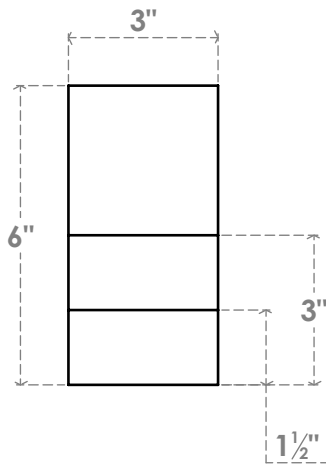

RFTP03X06X12GRN

3"W X 6"H X 12"L GREENSBORO ARCHITECTURAL GRADE PVC RAFTER TAIL

SIDE PROFILE

FRONT PROFILE

ISOMETRIC

EKENA MILLWORK
 2300 WEST MAIN ST.
 CLARKSVILLE, TX 75426
 TOLL FREE: 866-607-0453
 WWW.EKENAMILLWORK.COM