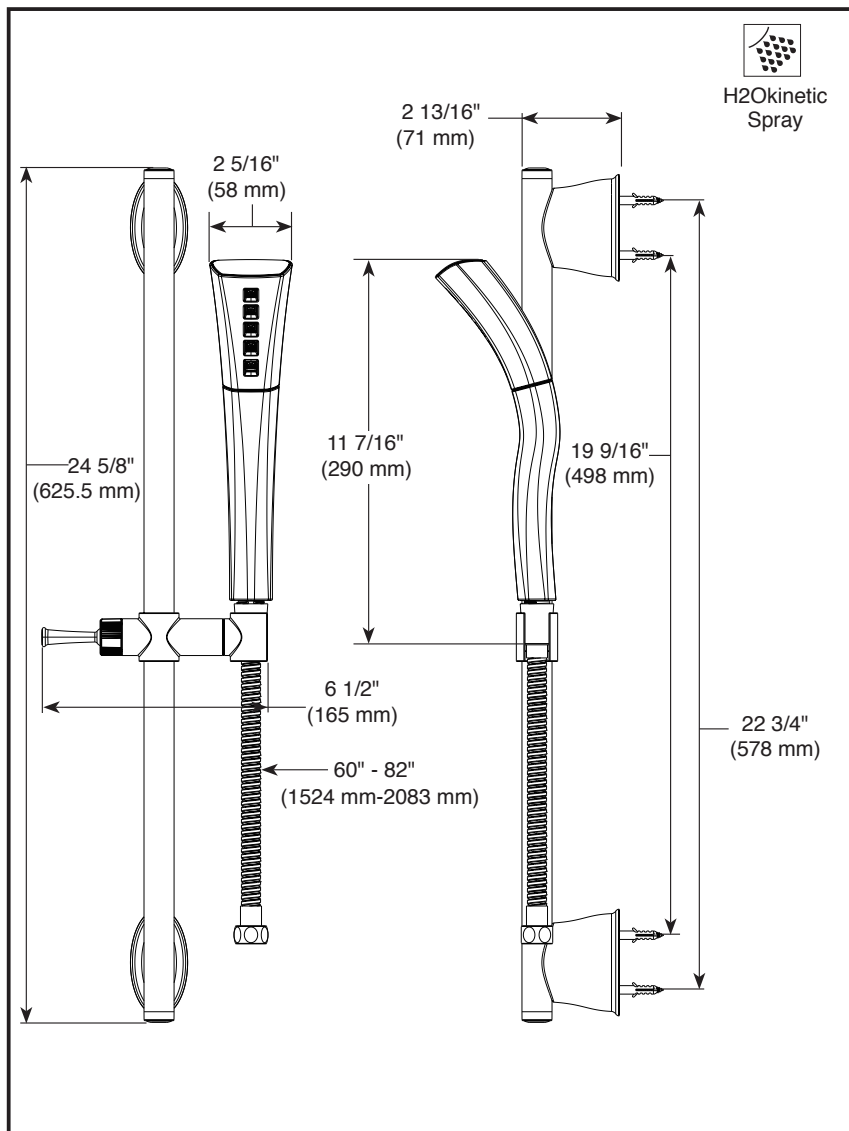

STANDARD SPECIFICATIONS

- Max flow rate 1.75 gpm @ 80 psi, 6.6 L/min @ 550 kPa
- Certified dual check valves for backflow protection
- Hand held shower with single spray setting
- Spray face rotates 360 degrees
- 60" - 82" (1524 mm - 2083 mm) stretchable metal hose
- Wall bar bracket for hands-free showering
- Wall bar w/adjustable slide (allows for adjustable shower height). Not to be used as a grab bar.

COMPLIES WITH:

- ASME A112.18.1 / CSA B125.1 ◆
- ASME A112.18.3
- EPA WaterSense®

- ◆ Your Delta Faucet hand shower incorporates a backflow protection system that has been tested to be in compliance with ASME A112.18.3 and ASME A112.18.1/CSA B125.1. It incorporates two certified check valves in series, which operate independently and are integral, non-serviceable parts of the wand assembly.

51579-▲
51579-▲-PR

Submitted Model No.: _____

Specific Features: _____

▲ Designate Proper Finish Suffix

Delta reserves the right (1) to make changes in specifications and materials, and (2) to change or discontinue models, both without notice or obligation. Dimensions are for reference only. See current full-line price book or www.deltafaucet.com for finish options and product availability.