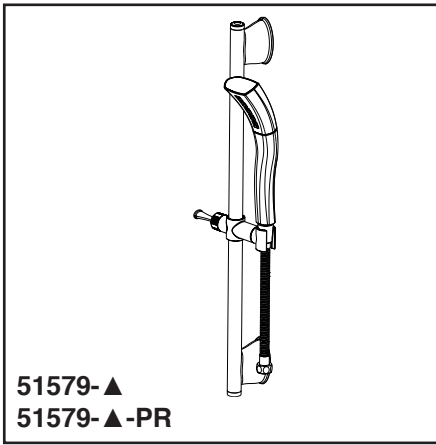

STANDARD SPECIFICATIONS

- Max flow rate 1.75 gpm @ 80 psi, 6.6 L/min @ 550 kPa
- Certified dual check valves for backflow protection
- Hand held shower with single spray setting
- Spray face rotates 360 degrees
- 60" - 82" (1524 mm - 2083 mm) stretchable metal hose
- Wall bar bracket for hands-free showering
- Wall bar w/adjustable slide (allows for adjustable shower height). Not to be used as a grab bar.

COMPLIES WITH:

- ASME A112.18.1 / CSA B125.1 ◆
- ASME A112.18.3
- EPA WaterSense®

- ◆ Your Delta Faucet hand shower incorporates a backflow protection system that has been tested to be in compliance with ASME A112.18.3 and ASME A112.18.1/CSA B125.1. It incorporates two certified check valves in series, which operate independently and are integral, non-serviceable parts of the wand assembly.

51579-▲
51579-▲-PR

Submitted Model No.: _____

Specific Features: _____

▲ Designate Proper Finish Suffix

Delta reserves the right (1) to make changes in specifications and materials, and (2) to change or discontinue models, both without notice or obligation. Dimensions are for reference only. See current full-line price book or www.deltafaucet.com for finish options and product availability.