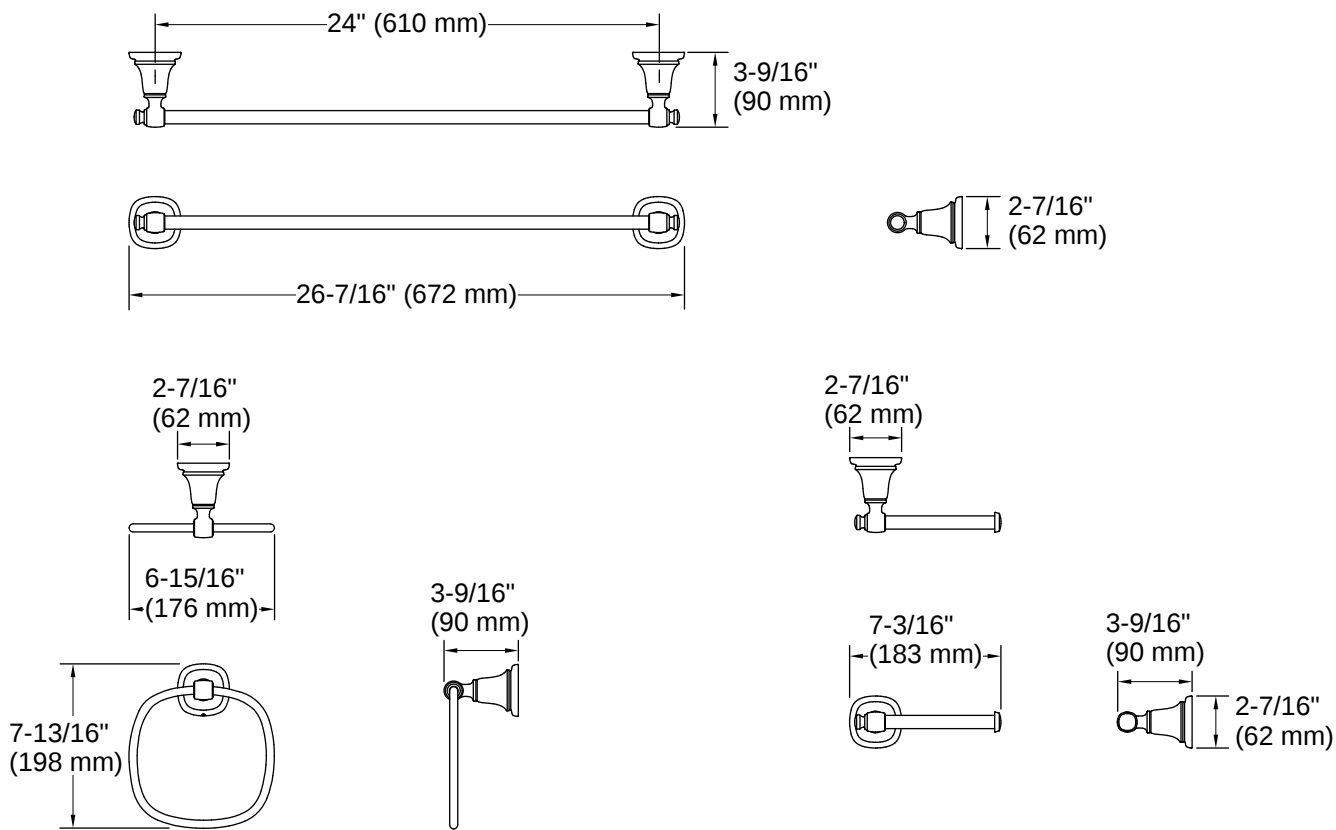

Installation

- Easy installation – no special tools required

Installation Notes

Install this product according to the installation instructions.