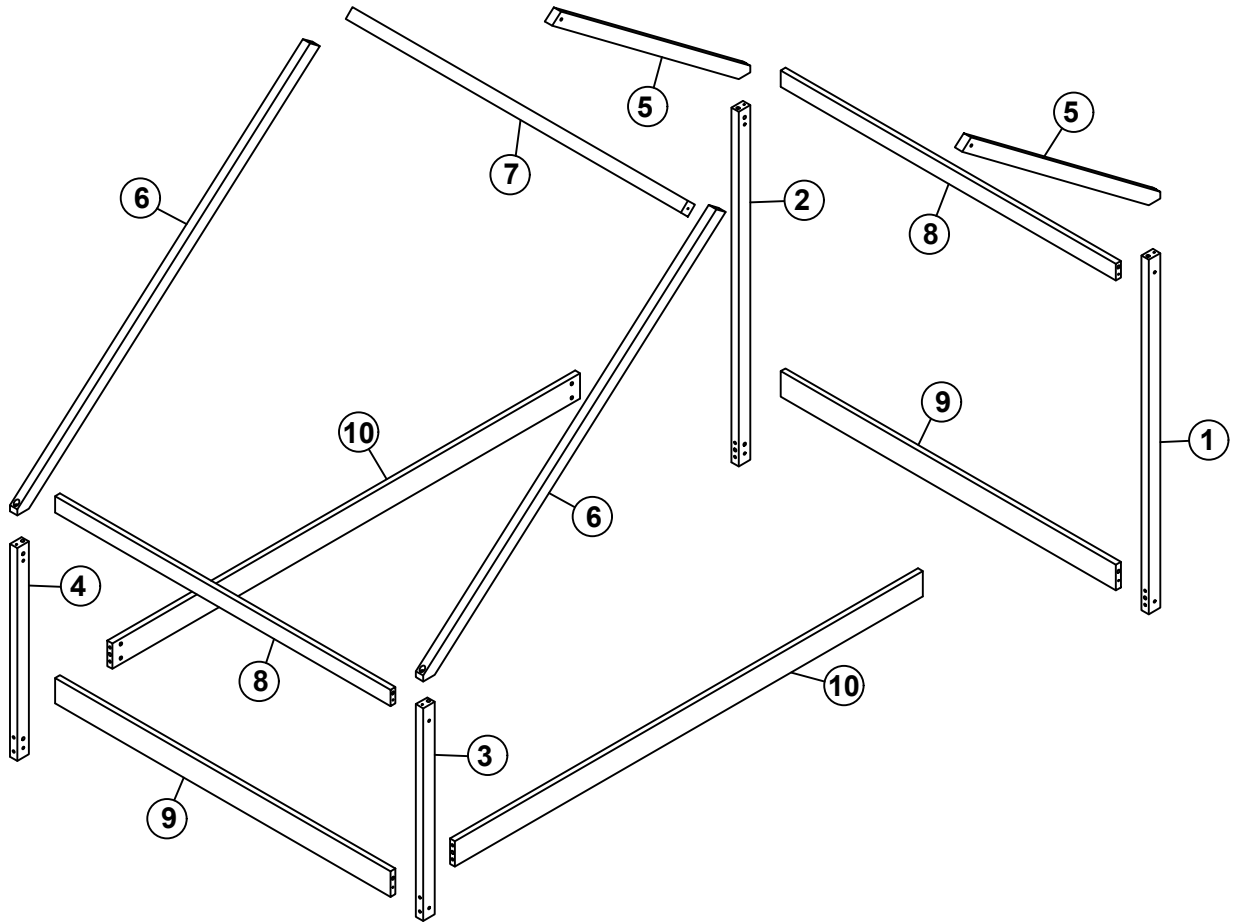

ASSEMBLY INSTRUCTIONS

TWIN BED / FULL BED

If you have any questions, please feel free to contact us.

Email: service@qualfurn.net

WF199745 / WF199746

ASSEMBLY INSTRUCTIONS

PARTS LIST WF199745/WF199746

1		1pc	6		2pcs
2		1pc	7		1pc
3		1pc	8		2pcs
4		1pc	9		2pcs
5		2pcs	10		2pcs

HARDWARE LIST WF199745/WF199746

C	6.5x90		2PCS	F	1/4x90		8PCS
D	6.5x80		10PCS	H	Ø10x40		18PCS
E	6.5x60		4PCS	J	4x58		1PC

ASSEMBLY INSTRUCTIONS

Step 1

J	4x58		1PC
H	Ø10x40		8PCS

D	6.5x80		8PCS
----------	--------	---	------

Step 2

H	Ø10x40		4PCS
----------	--------	---	------

J	4x58		1PC
F	1/4x90		8PCS

ASSEMBLY INSTRUCTIONS

Step 3

J	4x58		1PC
C	6.5x90		2PCS

H	Ø10x40		2PCS
----------	--------	---	------

Step 4

J	4x58		1PC
E	6.5x60		4PCS
D	6.5x80		2PCS
H	Ø10x40		4PCS