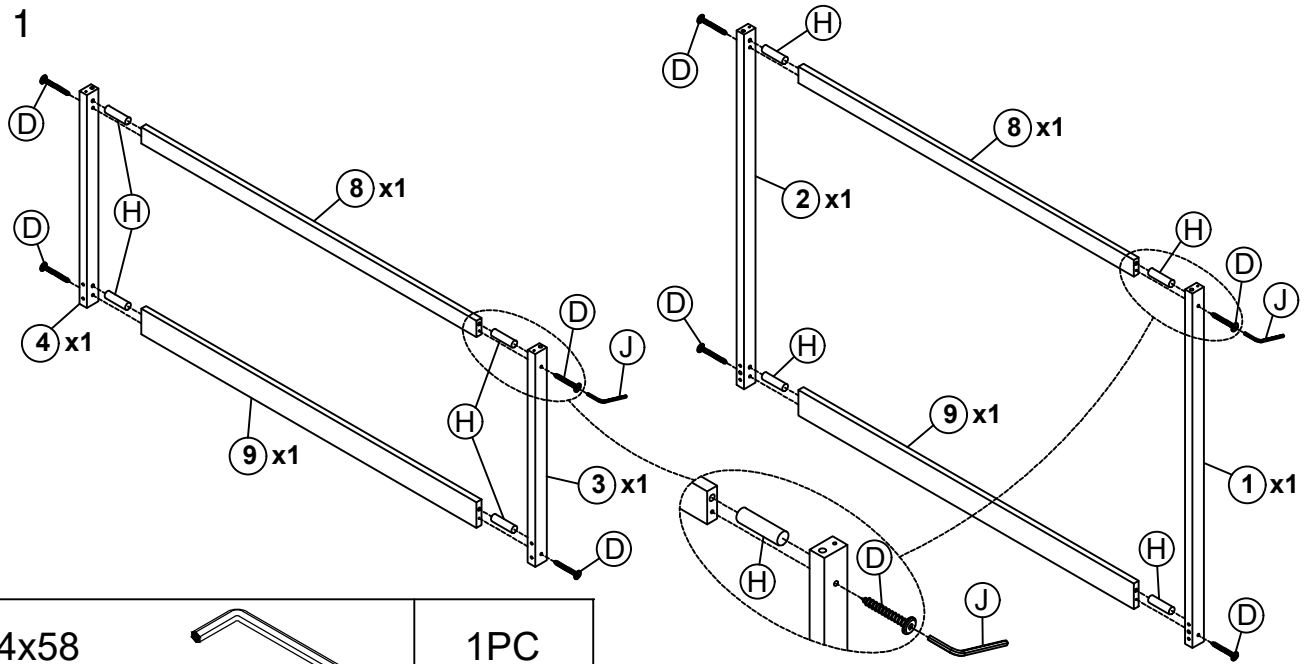

ASSEMBLY INSTRUCTIONS

TWIN BED / FULL BED

If you have any questions, please feel free to contact us.

Email: service@qualfurn.net

WF199745 / WF199746

ASSEMBLY INSTRUCTIONS

PARTS LIST WF199745/WF199746

1		1pc	6		2pcs
2		1pc	7		1pc
3		1pc	8		2pcs
4		1pc	9		2pcs
5		2pcs	10		2pcs

HARDWARE LIST WF199745/WF199746

C	6.5x90		2PCS	F	1/4x90		8PCS
D	6.5x80		10PCS	H	Ø10x40		18PCS
E	6.5x60		4PCS	J	4x58		1PC

ASSEMBLY INSTRUCTIONS

Step 1

J	4x58		1PC
H	Ø10x40		8PCS

D	6.5x80		8PCS
----------	--------	---	------

Step 2

H	Ø10x40		4PCS
----------	--------	---	------

J	4x58		1PC
F	1/4x90		8PCS

ASSEMBLY INSTRUCTIONS

Step 3

J	4x58		1PC
C	6.5x90		2PCS

H	Ø10x40		2PCS
----------	--------	---	------

Step 4

J	4x58		1PC
E	6.5x60		4PCS
D	6.5x80		2PCS
H	Ø10x40		4PCS