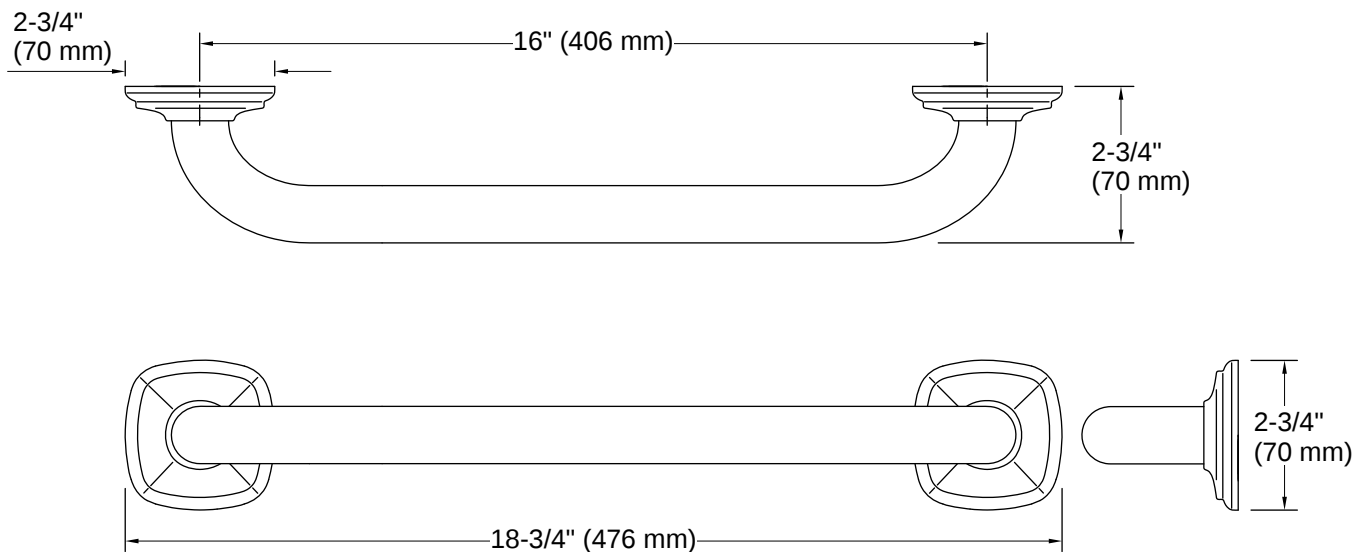

Installation Notes

Install this product according to the installation instructions.

ADA compliant when installed to the specific requirements of these regulations.