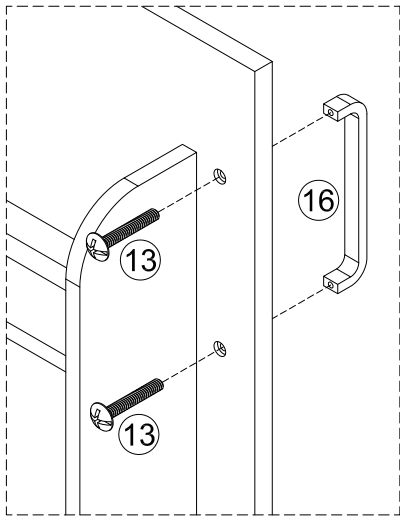

STEP 29

- ⑬ 5/32"x18mm 4pcs   ⑯ 104x25x12mm 2pcs