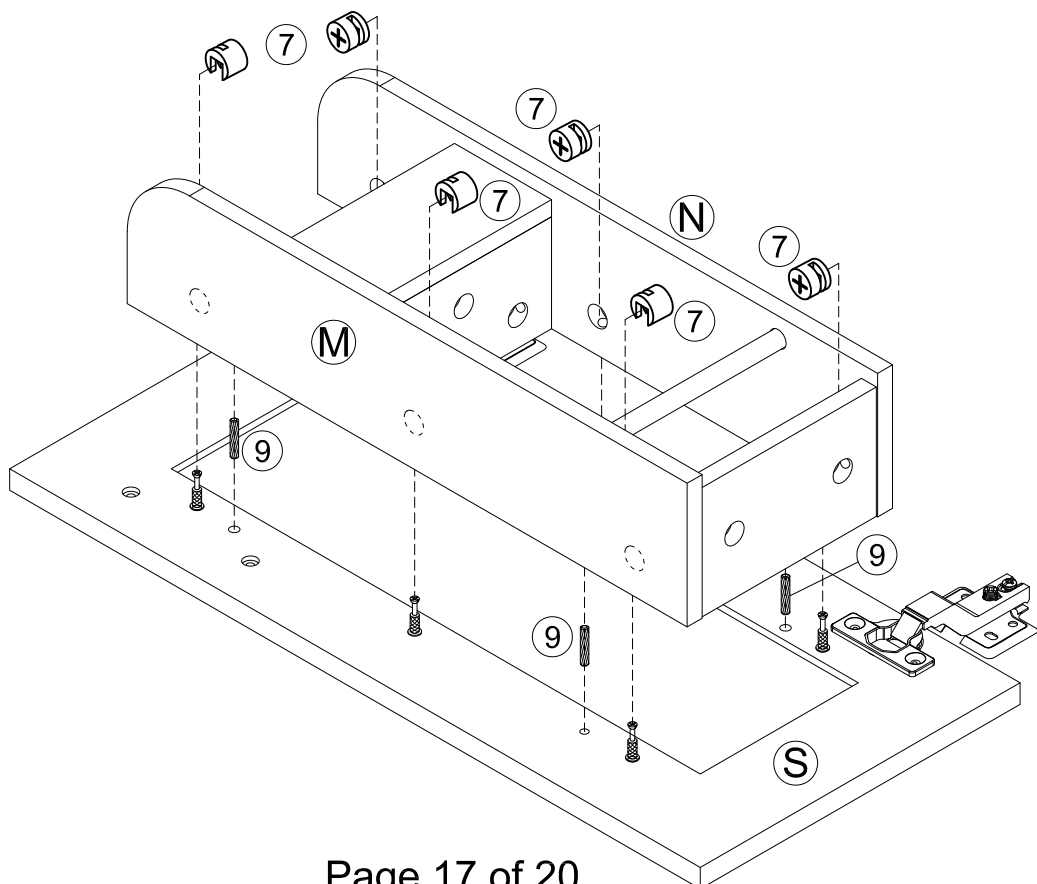

⑬ 5/32"x18mm 2pcs

⑭ 136x25x12mm 1pc

STEP 20

④ Ø6x33mm 12pcs

STEP 21

④  2pcs
Ø6x33mm

⑨  20pcs
Ø6x30mm

STEP 22

⑦  2pcs
Ø15x9mm

STEP 23

- ⑦  12pcs
Ø15x9mm

STEP 24

- ③  8pcs
Ø4x12mm
- ⑮  4pcs

STEP 25

④  12pcs
Ø6x33mm

STEP 26

⑦  6pcs
Ø15x9mm

⑨  4pcs
Ø6x30mm

STEP 27

- ⑦  6pcs
Ø15x9mm
- ⑨  4pcs
Ø6x30mm

STEP 28

- ③  16pcs
Ø4x12mm

Three-way adjustable hinge for perfectly aligned doors

1. TO ADJUST DOOR FORWARD OR BACKWARD.
2. TO ADJUST DOOR TO RIGHT OR TO LEFT.
3. TO ADJUST DOOR UP OR DOWN.