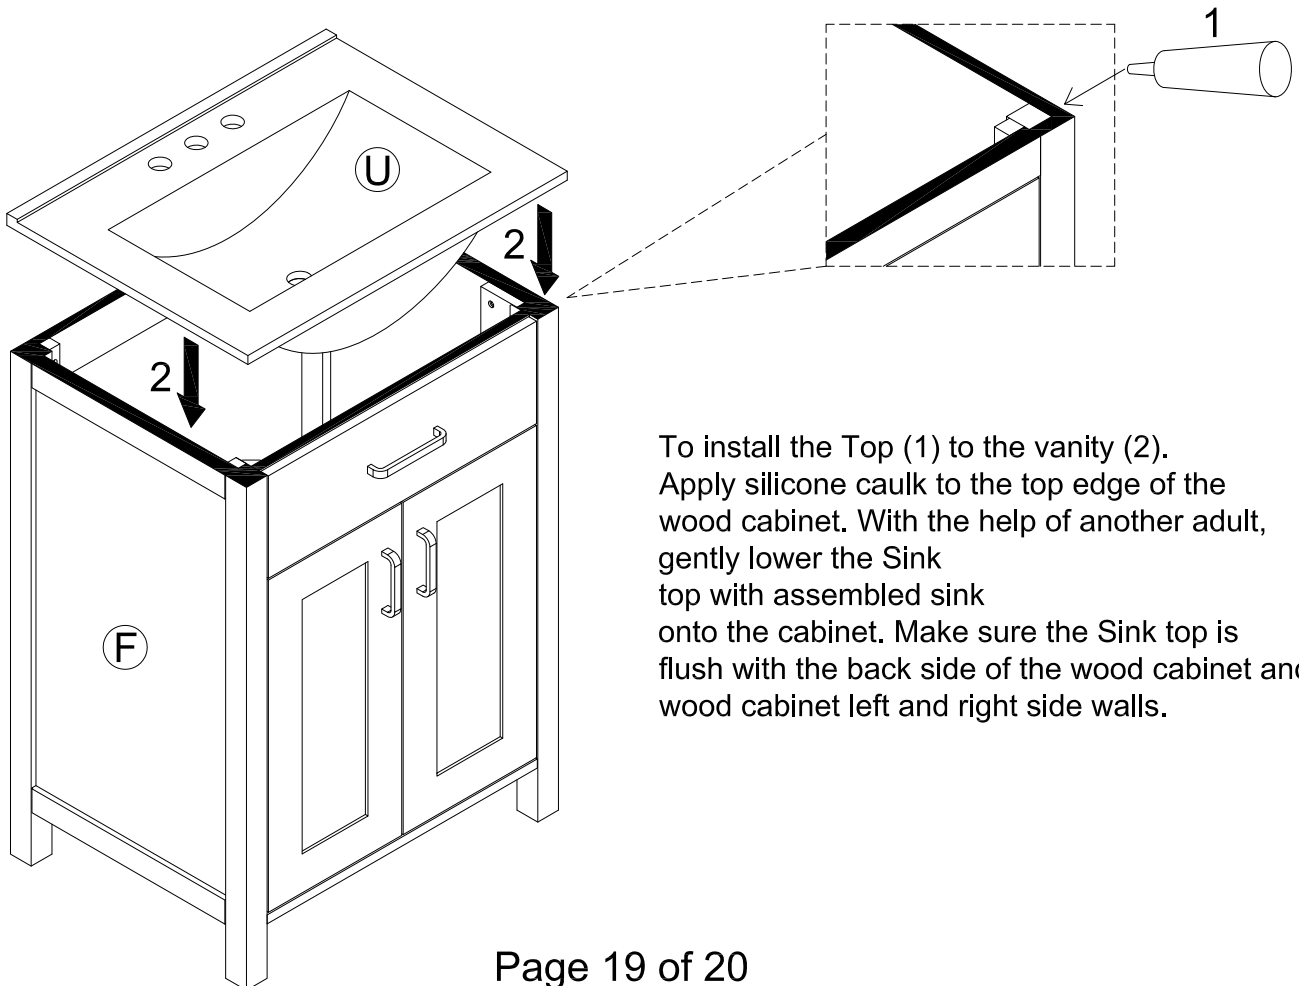

STEP 30

To install the Top (1) to the vanity (2). Apply silicone caulk to the top edge of the wood cabinet. With the help of another adult, gently lower the Sink top with assembled sink onto the cabinet. Make sure the Sink top is flush with the back side of the wood cabinet and the wood cabinet left and right side walls.