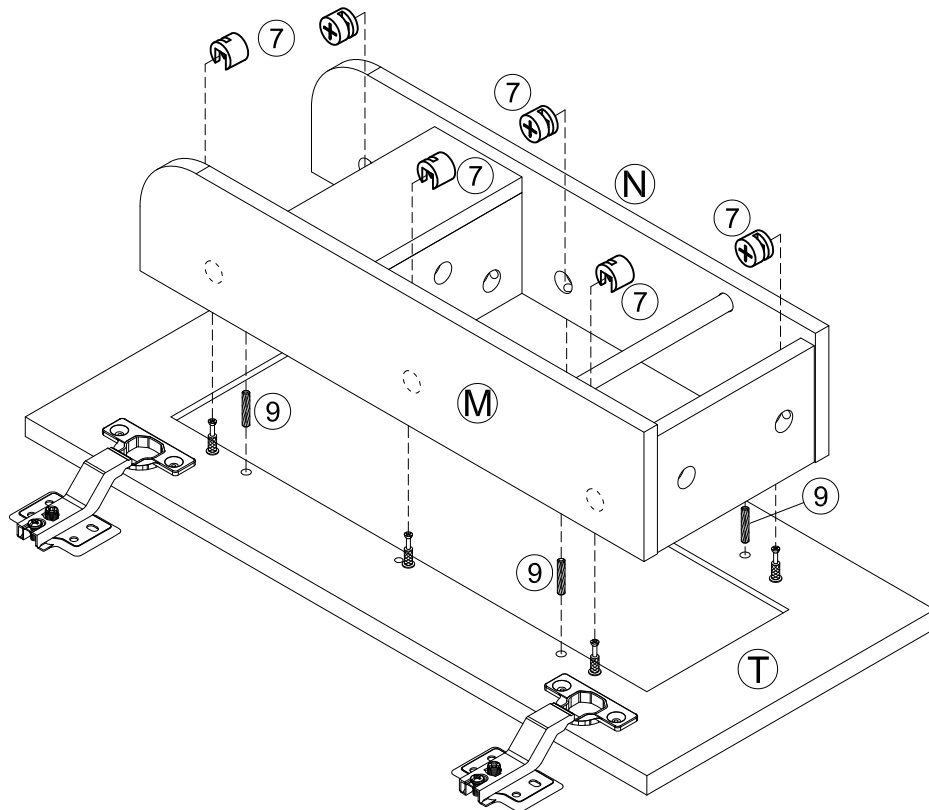

⑬ 5/32"x18mm 2pcs

⑭ 136x25x12mm 1pc

STEP 20

④ Ø6x33mm 12pcs

STEP 21

④  2pcs
Ø6x33mm

⑨  20pcs
Ø6x30mm

STEP 22

⑦  2pcs
Ø15x9mm

STEP 23

- ⑦  12pcs
Ø15x9mm

STEP 24

- ③  8pcs
Ø4x12mm
- ⑮  4pcs

STEP 25

④  12pcs
Ø6x33mm

STEP 26

⑦  6pcs
Ø15x9mm

⑨  4pcs
Ø6x30mm

STEP 27

- ⑦  6pcs
Ø15x9mm
- ⑨  4pcs
Ø6x30mm

STEP 28

- ③  16pcs
Ø4x12mm

Three-way adjustable hinge for perfectly aligned doors

1. TO ADJUST DOOR FORWARD OR BACKWARD.
2. TO ADJUST DOOR TO RIGHT OR TO LEFT.
3. TO ADJUST DOOR UP OR DOWN.