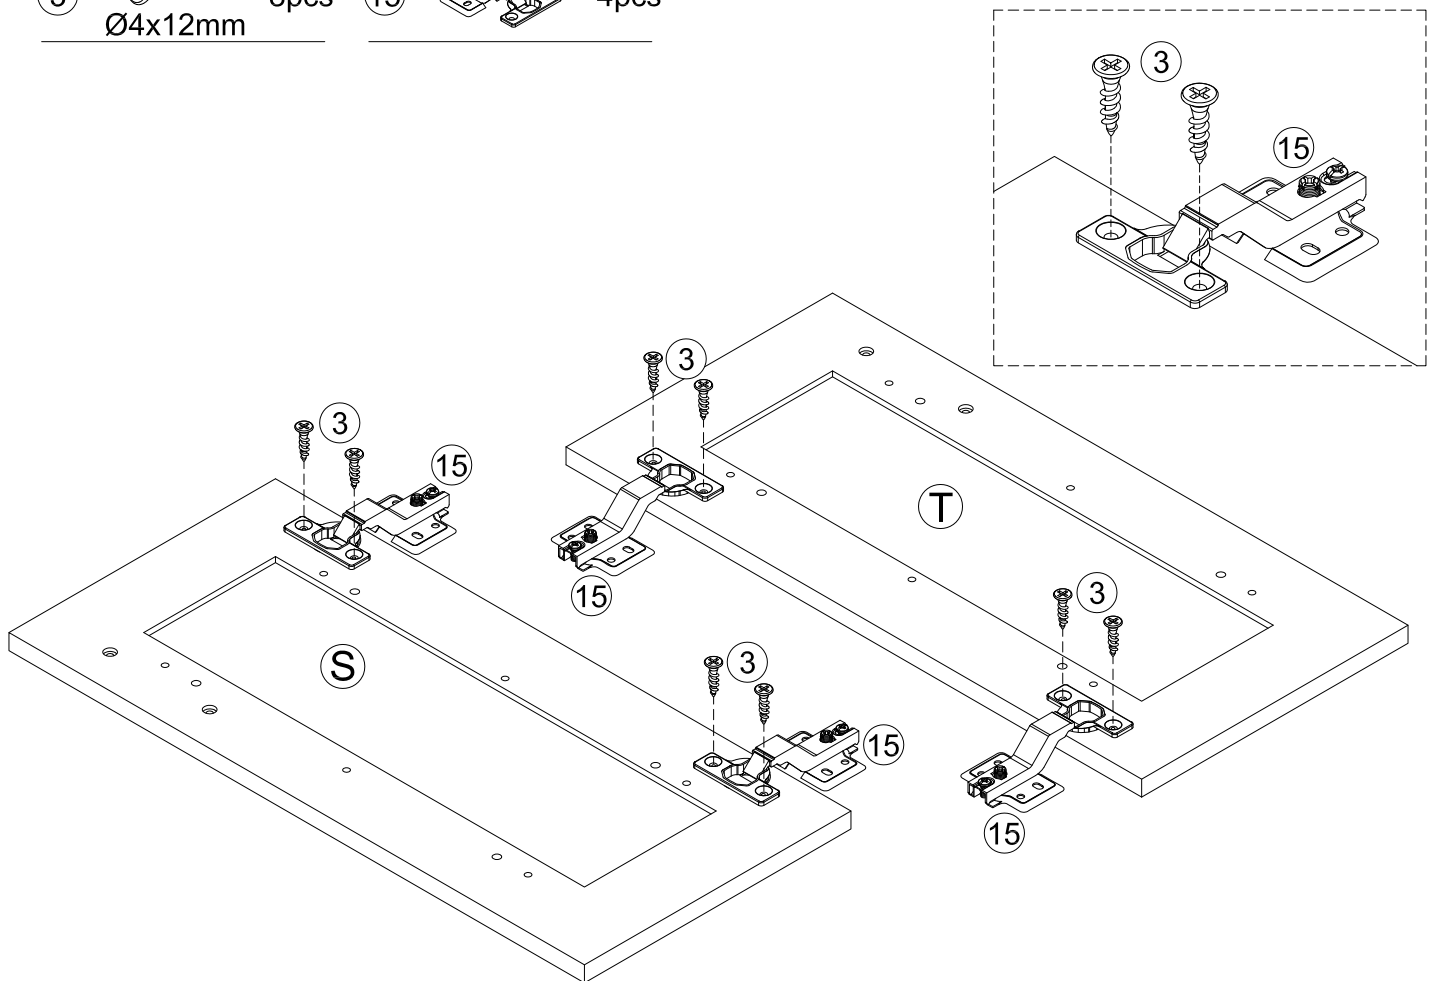

STEP 16

3  8pcs
Ø4x12mm

STEP 17

①①  2pcs
Ø3x12mm

①②  1pc

STEP 18

①①  2pcs
Ø3x12mm

STEP 19

⑬ 5/32"x18mm 2pcs

⑭ 136x25x12mm 1pc

STEP 20

④ Ø6x33mm 12pcs

STEP 21

④  2pcs
Ø6x33mm

⑨  20pcs
Ø6x30mm

STEP 22

⑦  2pcs
Ø15x9mm

STEP 23

- ⑦  12pcs
Ø15x9mm

STEP 24

- ③  8pcs
Ø4x12mm
- ⑮  4pcs

STEP 25

④  12pcs
Ø6x33mm

STEP 26

⑦  6pcs
Ø15x9mm

⑨  4pcs
Ø6x30mm

STEP 27

- ⑦  6pcs
Ø15x9mm
- ⑨  4pcs
Ø6x30mm

STEP 28

- ③  16pcs
Ø4x12mm

Three-way adjustable hinge for perfectly aligned doors

1. TO ADJUST DOOR FORWARD OR BACKWARD.
2. TO ADJUST DOOR TO RIGHT OR TO LEFT.
3. TO ADJUST DOOR UP OR DOWN.