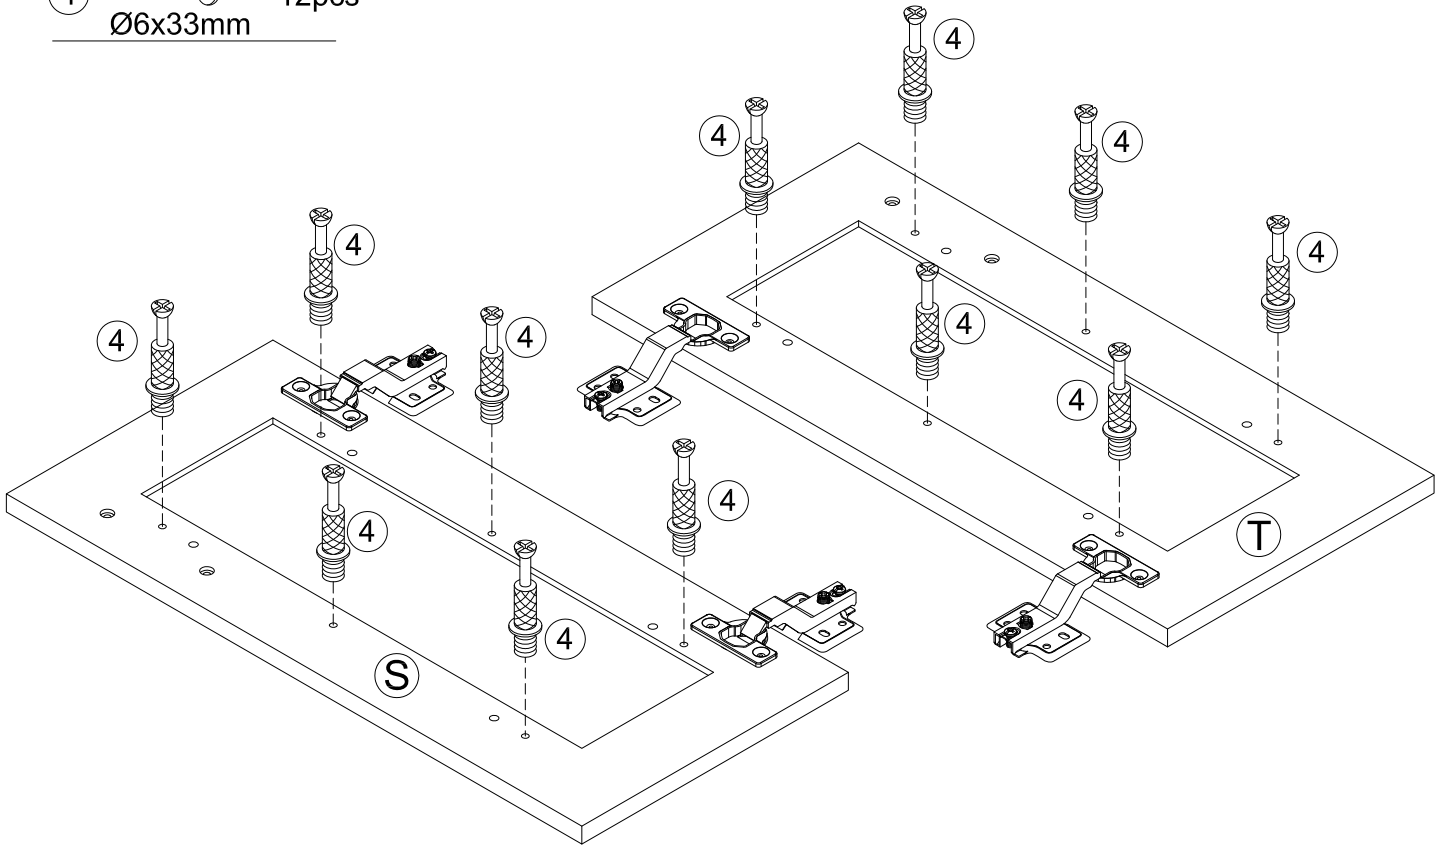

⑬ 5/32"x18mm 2pcs

⑭ 136x25x12mm 1pc

STEP 20

④ Ø6x33mm 12pcs

STEP 21

④  2pcs
Ø6x33mm

⑨  20pcs
Ø6x30mm

STEP 22

⑦  2pcs
Ø15x9mm

STEP 23

- ⑦  12pcs
Ø15x9mm

STEP 24

- ③  8pcs
Ø4x12mm
- ⑮  4pcs

STEP 25

④  12pcs
Ø6x33mm

STEP 26

⑦  6pcs
Ø15x9mm

⑨  4pcs
Ø6x30mm

STEP 27

- ⑦  6pcs
Ø15x9mm
- ⑨  4pcs
Ø6x30mm

STEP 28

- ③  16pcs
Ø4x12mm

Three-way adjustable hinge for perfectly aligned doors

1. TO ADJUST DOOR FORWARD OR BACKWARD.
2. TO ADJUST DOOR TO RIGHT OR TO LEFT.
3. TO ADJUST DOOR UP OR DOWN.