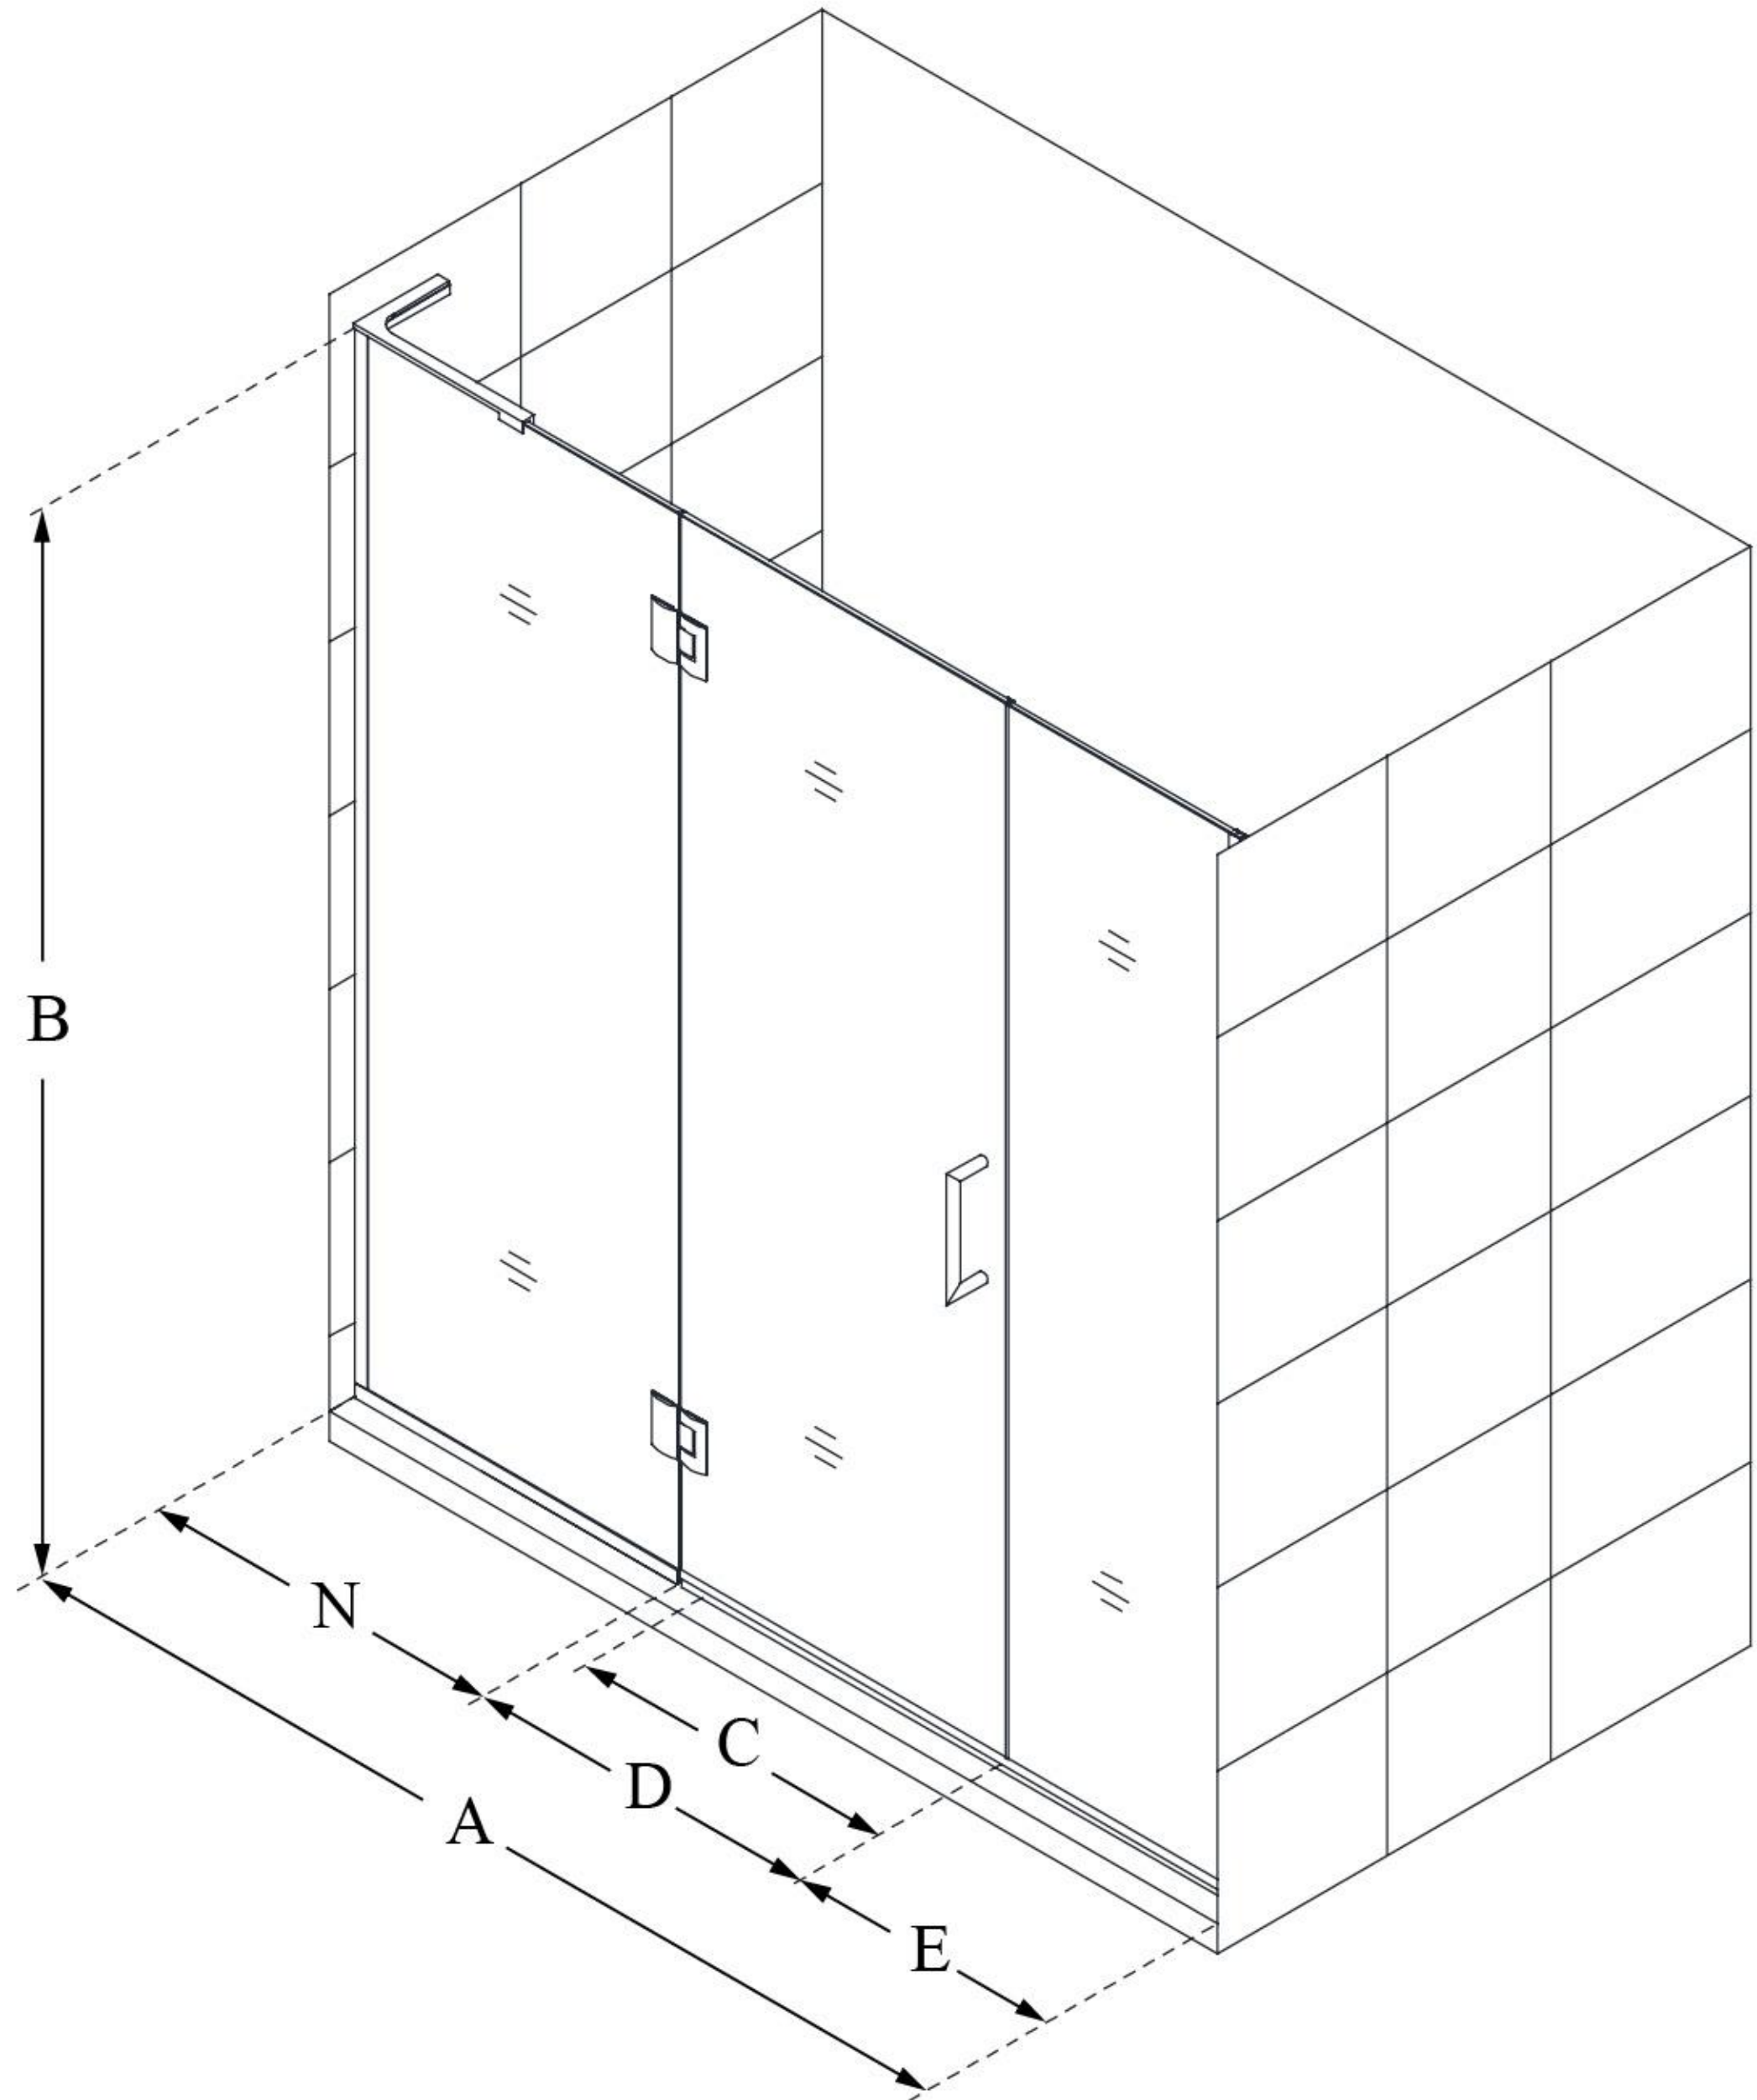

## UNIDOOR-X

DreamLine Unidoor-X 72 1/2-73  
in. W x 72 in. H Frameless Hinged  
Shower Door, Clear Glass

SWING DOOR

### CONFIGURATION DIMENSIONS:

**A: 72 1/2 - 73 in.**

MODEL WIDTH

**B: 72 in.**

MODEL HEIGHT

**C: 25 in.**

ACCESS WIDTH

**D: 26 in.**

DOOR WIDTH

**E: 22 1/2 in.**

INLINE PANEL WIDTH

**N: 24 in.**

HINGE PANEL WIDTH

DreamLine reserves the right to update or modify the hardware or materials pictured without prior notice for the purpose of product improvement and customer satisfaction.