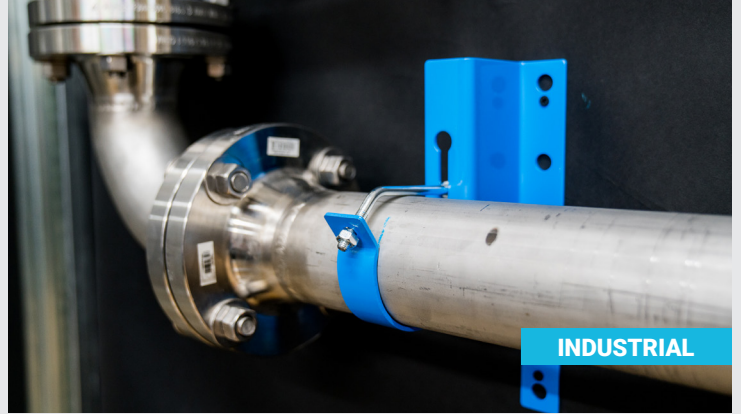

Hap System's SuMo™ surface mounted pipe hangers are designed to hold pipes securely and provide protection for pipes from nails or screws. The Hap System is **Hold And Protect**.

RESIDENTIAL

INDUSTRIAL

HAP SYSTEM® PRODUCT FEATURES

Rounded edges for safe installation. No sharp surfaces.

All Hap pipe hangers are concentric. For jobs that require pipe size reduction, the pipes are always on center.

Tempered spring steel allows pipes to easily snap into the bracket during installation.

Durable powder coated finish for indoor or outdoor applications.

The Hap System combines the pipe hanger and stud guard protection in one product for vertical or horizontal installation.

All Hap pipe hangers provide a gap between the wall and the pipe.

Fast and easy installation. Installs with two screws using a cordless drill/driver.

HAP SYSTEM® PRODUCT RANGE

1/2" TO 2" PIPE HANGERS	1/2" TO 2" BACK OF STUD PIPE HANGERS	3" TO 6" PIPE HANGERS	3" TO 6" PIPE HANGERS WITH LOCKING SYSTEM	STUD GUARDS
TOTAL OF 6 PRODUCTS	TOTAL OF 6 PRODUCTS	TOTAL OF 3 PRODUCTS	TOTAL OF 3 PRODUCTS	TOTAL OF 2 PRODUCTS
1/2", 3/4", 1" 1-1/4", 1-1/2", 2"	1/2", 3/4", 1" 1-1/4", 1-1/2", 2"	3", 4", 6"	3", 4", 6"	1-1/2" X 3" 1-1/2" X 5"