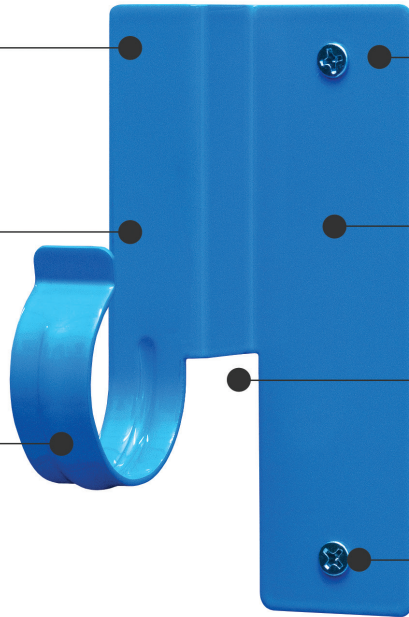

Hap System's SuMo™ surface mounted pipe hangers are designed to hold pipes securely and provide protection for pipes from nails or screws. The Hap System is **Hold And Protect**.

RESIDENTIAL

INDUSTRIAL

HAP SYSTEM® PRODUCT FEATURES

Rounded edges for safe installation. No sharp surfaces.

All Hap pipe hangers are concentric. For jobs that require pipe size reduction, the pipes are always on center.

Tempered spring steel allows pipes to easily snap into the bracket during installation.

Durable powder coated finish for indoor or outdoor applications.

The Hap System combines the pipe hanger and stud guard protection in one product for vertical or horizontal installation.

All Hap pipe hangers provide a gap between the wall and the pipe.

Fast and easy installation. Installs with two screws using a cordless drill/driver.

HAP SYSTEM® PRODUCT RANGE

1/2" TO 2" PIPE HANGERS	1/2" TO 2" BACK OF STUD PIPE HANGERS	3" TO 6" PIPE HANGERS	3" TO 6" PIPE HANGERS WITH LOCKING SYSTEM	STUD GUARDS
TOTAL OF 6 PRODUCTS	TOTAL OF 6 PRODUCTS	TOTAL OF 3 PRODUCTS	TOTAL OF 3 PRODUCTS	TOTAL OF 2 PRODUCTS
1/2", 3/4", 1" 1-1/4", 1-1/2", 2"	1/2", 3/4", 1" 1-1/4", 1-1/2", 2"	3", 4", 6"	3", 4", 6"	1-1/2" X 3" 1-1/2" X 5"