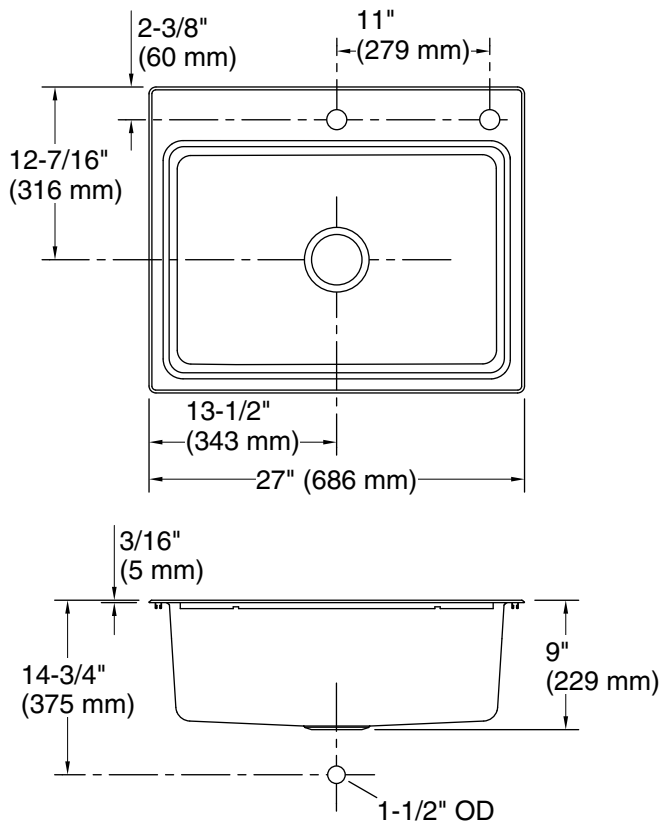

## Features

- 30" (762 mm) minimum base cabinet width.
- Single bowl.
- 9" (229 mm) depth provides generous workspace.
- SilentShield® sound-absorption technology offers quieter performance.
- Rounded corners are easy to clean.
- Two faucet holes.
- Box includes: Sink, installation hardware.

## Included Components

- Additional Components:  
Installation hardware

### Technical Information

All product dimensions are nominal.

Bowl configuration:	Single
Installation:	Top-mount, Undermount
Min. base cabinet width:	30" (762 mm)
Bowl area (Only):	Length: 24" (609 mm) Width: 16-1/8" (410 mm) Bowl depth: 9" (229 mm) Water depth: 9" (229 mm)
Number of deck holes:	2
Faucet hole(s):	1-7/16" (37 mm)
Soap/Lotion hole:	1-7/16" (37 mm)
Drain hole:	3-5/8" (92 mm)
Template:	Top-mount/Undermount, 1479144-7, required, included