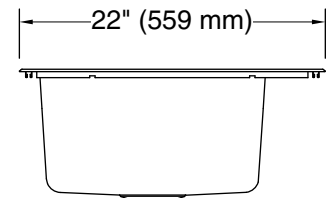

### Technical Information

All product dimensions are nominal.

Bowl configuration:	Single
Installation:	Top-mount, Undermount
Min. base cabinet width:	30" (762 mm)
Bowl area (Only):	Length: 24" (609 mm) Width: 16-1/8" (410 mm) Bowl depth: 9" (229 mm) Water depth: 9" (229 mm)
Number of deck holes:	2
Faucet hole(s):	1-7/16" (37 mm)
Soap/Lotion hole:	1-7/16" (37 mm)
Drain hole:	3-5/8" (92 mm)
Template:	Top-mount/Undermount, 1479144-7, required, included