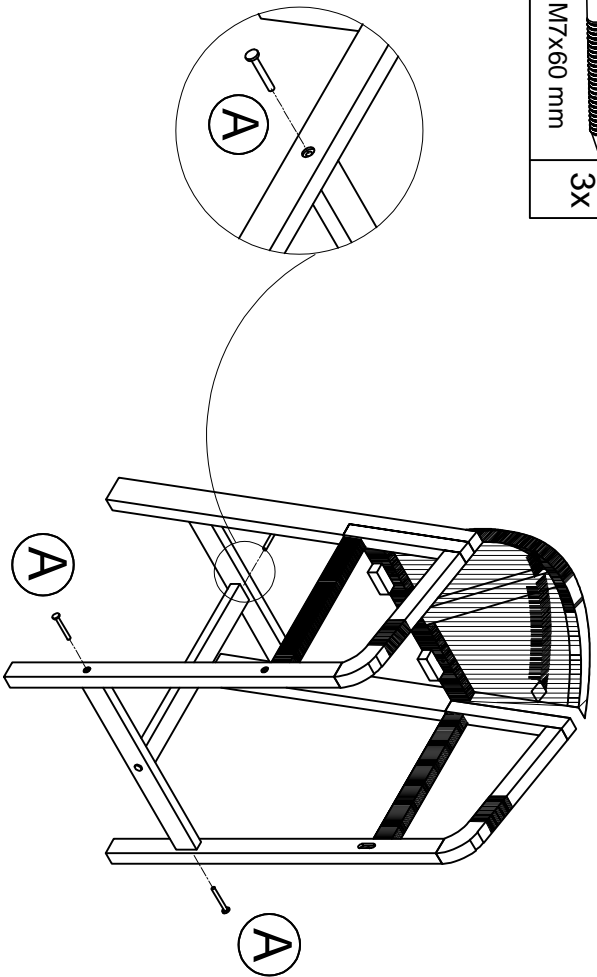

3

(A)		M7x60 mm	3x