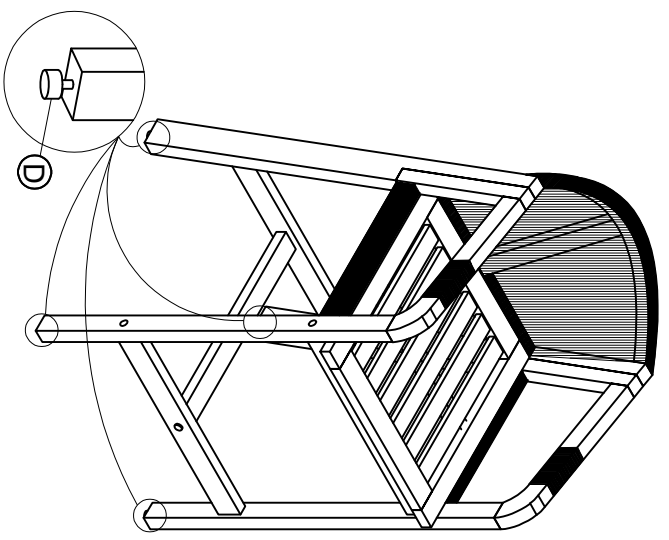

Part List and Hardware List

PIECE	DESCRIPTION	PICTURE	QUANTITY
1	Right Leg		1x
2	Left Leg		1x
3	Back Frame		1x
4	Seat Frame		1x
5	Trim		1x
6	Tie Rod 1		1x
7	Tie Rod 2		1x
8	Back Cushion		1x
9	Seat Cushion		1x
Ⓐ	Screw 1	 M7x60 mm	6x
Ⓑ	Screw 2	 M6x50 mm	6x
Ⓒ	Screw 3	 M6x60 mm	2x
Ⓓ	Foot Cap		4x
Ⓔ	Allen Key	 M4	1x

5

(A)		2x
(B)		2x

7

6

(D)		4x
-----	-----------------------------------------------------------------------------------	----

Part List and Hardware List

PIECE	DESCRIPTION	PICTURE	QUANTITY
1	Top Frame		1x
2	Trim Table		2x
3	Leg		2x
4	Tie Rod		1x
(A)	Screw 1	 M7x90 mm	4x
(B)	Screw 2	 M7x60 mm	2x
(C)	Screw 3	 M6x60 mm	2x
(D)	Screw 4	 M5x60 mm	10x
(E)	Foot Cap		4x
(F)	Allen Key	 M4	1x

JY

JONATHAN Y

MODEL#DNG2000-3SET(TABLE)

Product Dimension: 55"D x 31.5"W x 37"H

If there are any questions relating to defects, missing parts, assembly issues or replacements, please send a detailed email to cs@jonathany.com.