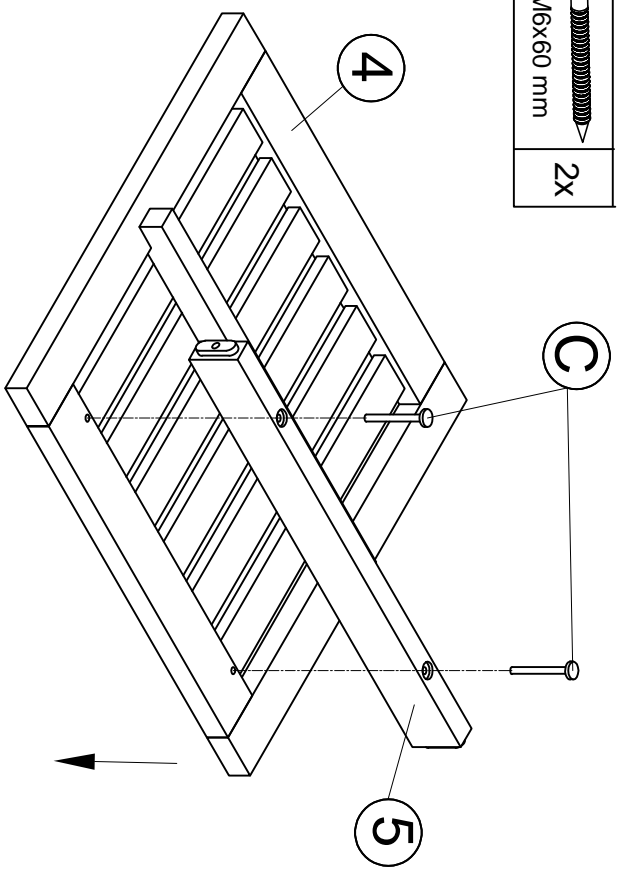

Part List and Hardware List

PIECE	DESCRIPTION	PICTURE	QUANTITY
1	Right Leg		1x
2	Left Leg		1x
3	Back Frame		1x
4	Seat Frame		1x
5	Trim		1x
6	Tie Rod 1		1x
7	Tie Rod 2		1x
8	Back Cushion		1x
9	Seat Cushion		1x
Ⓐ	Screw 1	 M7x60 mm	6x
Ⓑ	Screw 2	 M6x50 mm	6x
Ⓒ	Screw 3	 M6x60 mm	2x
Ⓓ	Foot Cap		4x
Ⓔ	Allen Key	 M4	1x

1

(A)		M7x60 mm	1x
-----	------------------------------------------------------------------------------------	----------	----

2

(B)		M6x50 mm	4x
-----	---------------------------------------------------------------------------------------	----------	----

5

(A)		2x
(B)		2x

7

6

(D)		4x
-----	-----------------------------------------------------------------------------------	----

Part List and Hardware List

PIECE	DESCRIPTION	PICTURE	QUANTITY
1	Top Frame		1x
2	Trim Table		2x
3	Leg		2x
4	Tie Rod		1x
(A)	Screw 1	 M7x90 mm	4x
(B)	Screw 2	 M7x60 mm	2x
(C)	Screw 3	 M6x60 mm	2x
(D)	Screw 4	 M5x60 mm	10x
(E)	Foot Cap		4x
(F)	Allen Key	 M4	1x

JY

JONATHAN Y

MODEL#DNG2000-3SET(TABLE)

Product Dimension: 55"D x 31.5"W x 37"H

If there are any questions relating to defects, missing parts, assembly issues or replacements, please send a detailed email to cs@jonathany.com.