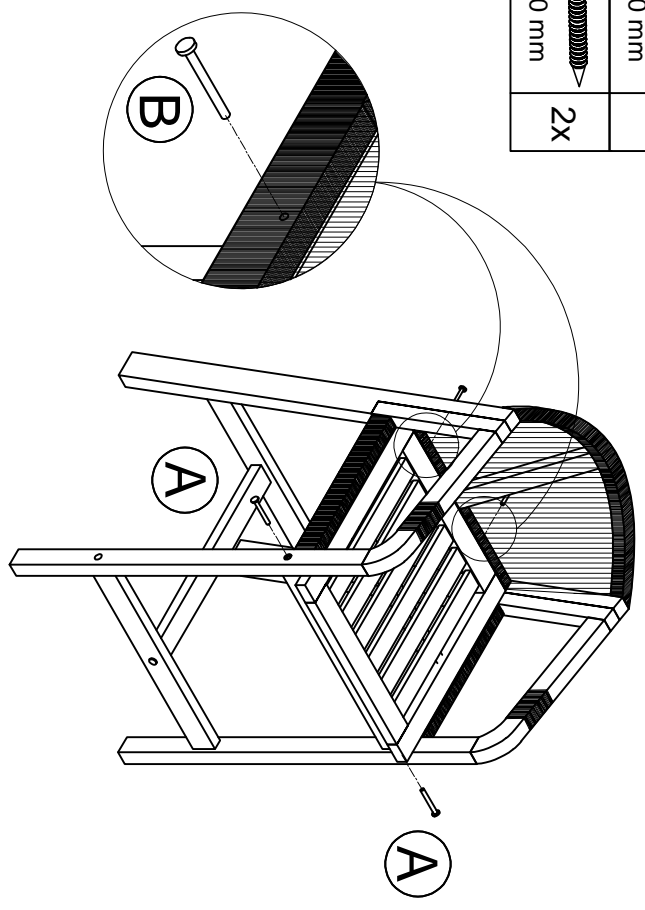

Part List and Hardware List

PIECE	DESCRIPTION	PICTURE	QUANTITY
1	Right Leg		1x
2	Left Leg		1x
3	Back Frame		1x
4	Seat Frame		1x
5	Trim		1x
6	Tie Rod 1		1x
7	Tie Rod 2		1x
8	Back Cushion		1x
9	Seat Cushion		1x
Ⓐ	Screw 1	 M7x60 mm	6x
Ⓑ	Screw 2	 M6x50 mm	6x
Ⓒ	Screw 3	 M6x60 mm	2x
Ⓓ	Foot Cap		4x
Ⓔ	Allen Key	 M4	1x

3

(A)		M7x60 mm	3x
-----	----------------------------------------------------------------------------------	----------	----

4

(C)		M6x60 mm	2x
-----	-------------------------------------------------------------------------------------	----------	----

5

(A)		2x
(B)		2x

7

6

(D)		4x
-----	-----------------------------------------------------------------------------------	----

Part List and Hardware List

PIECE	DESCRIPTION	PICTURE	QUANTITY
1	Top Frame		1x
2	Trim Table		2x
3	Leg		2x
4	Tie Rod		1x
(A)	Screw 1	 M7x90 mm	4x
(B)	Screw 2	 M7x60 mm	2x
(C)	Screw 3	 M6x60 mm	2x
(D)	Screw 4	 M5x60 mm	10x
(E)	Foot Cap		4x
(F)	Allen Key	 M4	1x

JY

JONATHAN Y

MODEL#DNG2000-3SET(TABLE)

Product Dimension: 55"D x 31.5"W x 37"H

If there are any questions relating to defects, missing parts, assembly issues or replacements, please send a detailed email to cs@jonathany.com.