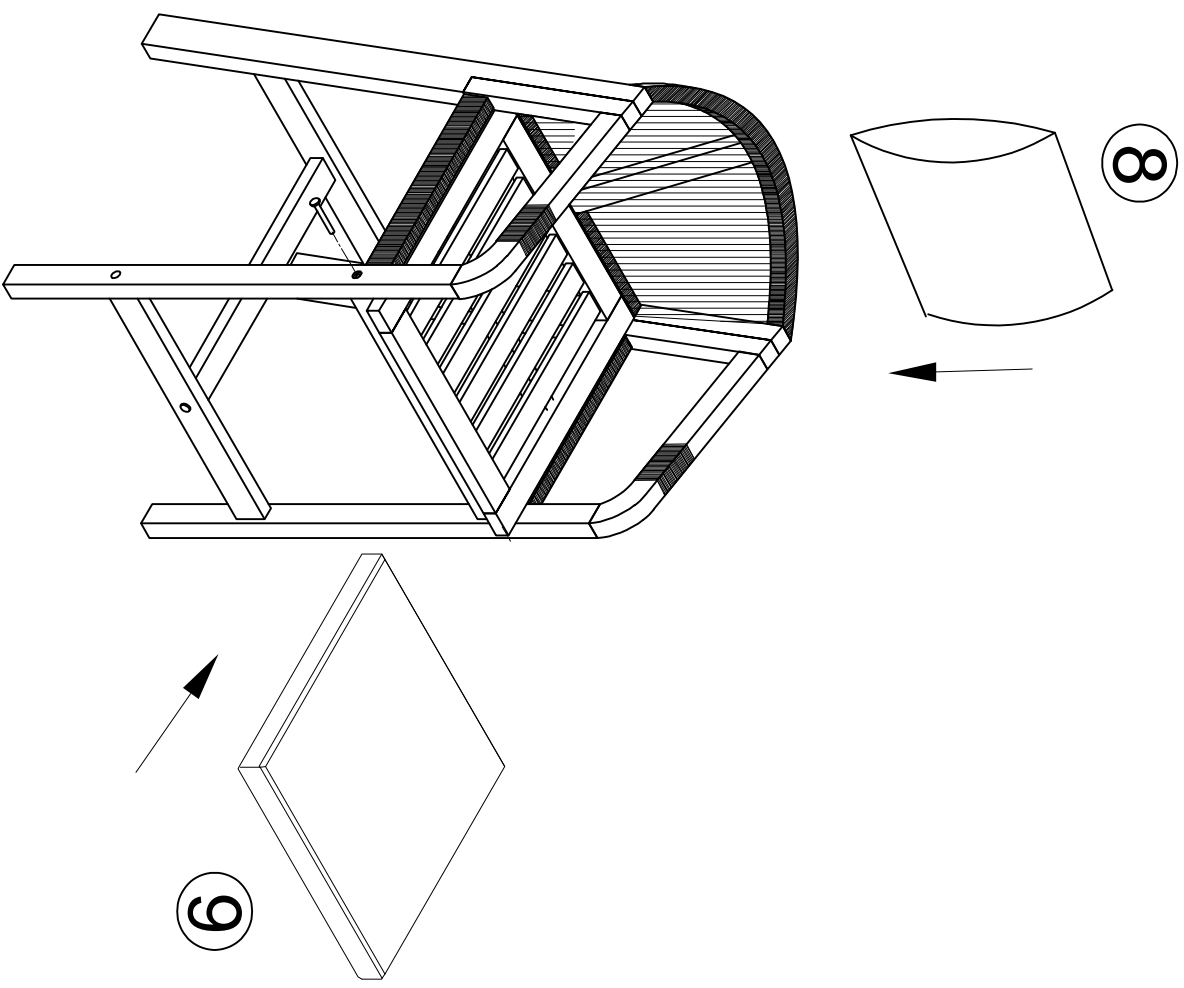

Part List and Hardware List

PIECE	DESCRIPTION	PICTURE	QUANTITY
1	Right Leg		1x
2	Left Leg		1x
3	Back Frame		1x
4	Seat Frame		1x
5	Trim		1x
6	Tie Rod 1		1x
7	Tie Rod 2		1x
8	Back Cushion		1x
9	Seat Cushion		1x
Ⓐ	Screw 1	 M7x60 mm	6x
Ⓑ	Screw 2	 M6x50 mm	6x
Ⓒ	Screw 3	 M6x60 mm	2x
Ⓓ	Foot Cap		4x
Ⓔ	Allen Key	 M4	1x

3

(A)		M7x60 mm	3x
-----	----------------------------------------------------------------------------------	----------	----

4

(C)		M6x60 mm	2x
-----	-------------------------------------------------------------------------------------	----------	----

5

(A)		2x
(B)		2x

7

6

(D)		4x
-----	-----------------------------------------------------------------------------------	----

Part List and Hardware List

PIECE	DESCRIPTION	PICTURE	QUANTITY
1	Top Frame		1x
2	Trim Table		2x
3	Leg		2x
4	Tie Rod		1x
(A)	Screw 1	 M7x90 mm	4x
(B)	Screw 2	 M7x60 mm	2x
(C)	Screw 3	 M6x60 mm	2x
(D)	Screw 4	 M5x60 mm	10x
(E)	Foot Cap		4x
(F)	Allen Key	 M4	1x

JY

JONATHAN Y

MODEL#DNG2000-3SET(TABLE)

Product Dimension: 55"D x 31.5"W x 37"H

If there are any questions relating to defects, missing parts, assembly issues or replacements, please send a detailed email to cs@jonathany.com.