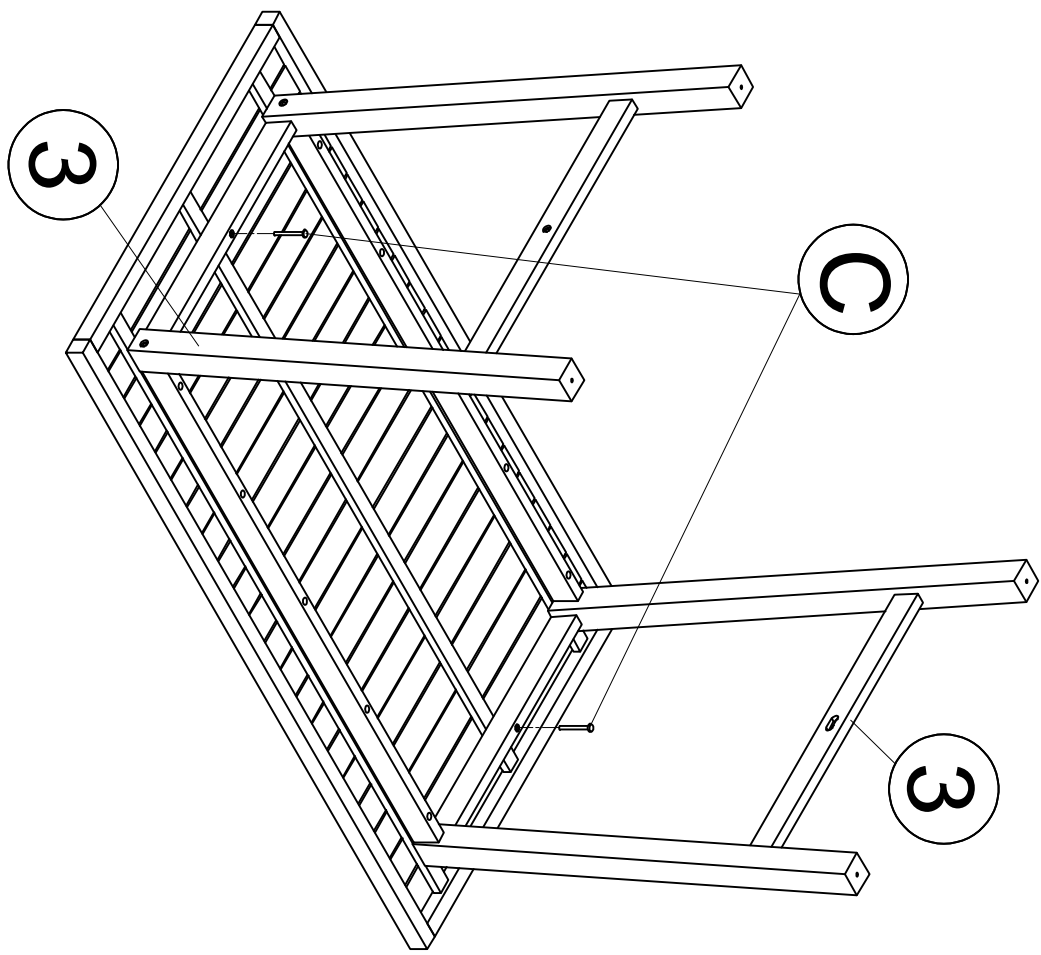

Part List and Hardware List

PIECE	DESCRIPTION	PICTURE	QUANTITY
1	Right Leg		1x
2	Left Leg		1x
3	Back Frame		1x
4	Seat Frame		1x
5	Trim		1x
6	Tie Rod 1		1x
7	Tie Rod 2		1x
8	Back Cushion		1x
9	Seat Cushion		1x
Ⓐ	Screw 1	 M7x60 mm	6x
Ⓑ	Screw 2	 M6x50 mm	6x
Ⓒ	Screw 3	 M6x60 mm	2x
Ⓓ	Foot Cap		4x
Ⓔ	Allen Key	 M4	1x

5

(A)		2x
(B)		2x

7

6

(D)		4x
-----	-----------------------------------------------------------------------------------	----

Part List and Hardware List

PIECE	DESCRIPTION	PICTURE	QUANTITY
1	Top Frame		1x
2	Trim Table		2x
3	Leg		2x
4	Tie Rod		1x
(A)	Screw 1	 M7x90 mm	4x
(B)	Screw 2	 M7x60 mm	2x
(C)	Screw 3	 M6x60 mm	2x
(D)	Screw 4	 M5x60 mm	10x
(E)	Foot Cap		4x
(F)	Allen Key	 M4	1x

JY

JONATHAN Y

MODEL#DNG2000-3SET(TABLE)

Product Dimension: 55"D x 31.5"W x 37"H

If there are any questions relating to defects, missing parts, assembly issues or replacements, please send a detailed email to cs@jonathany.com.

1

2

3

 <p>A M7x90 mm</p>	4X
 <p>B M7x60 mm</p>	2X

4

 <p>E</p>	 <p>4X</p>
------------------------------------------------------------------------------------------------	-------------------------------------------------------------------------------------------------