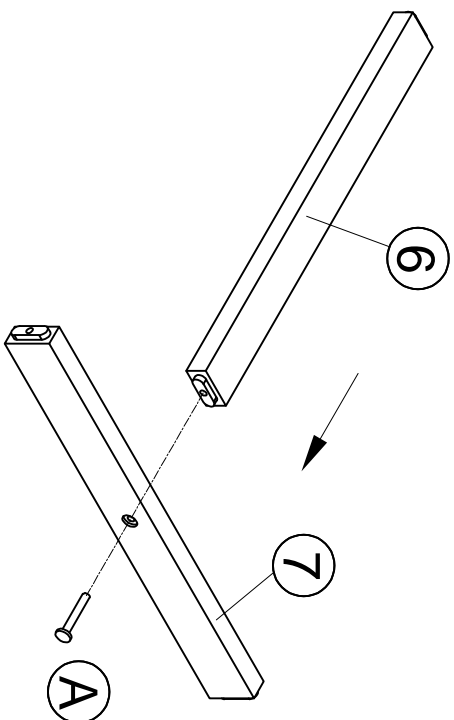

1

(A)		M7x60 mm	1x