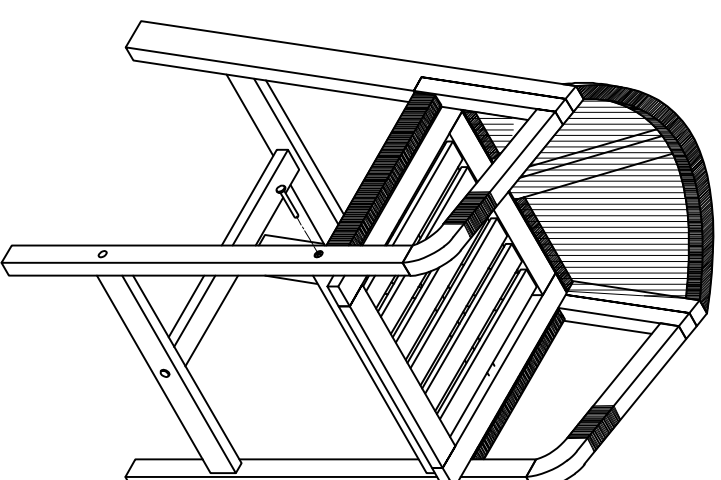

Part List and Hardware List

PIECE	DESCRIPTION	PICTURE	QUANTITY
1	Right Leg		1x
2	Left Leg		1x
3	Back Frame		1x
4	Seat Frame		1x
5	Trim		1x
6	Tie Rod 1		1x
7	Tie Rod 2		1x
8	Back Cushion		1x
9	Seat Cushion		1x
Ⓐ	Screw 1	 M7x60 mm	6x
Ⓑ	Screw 2	 M6x50 mm	6x
Ⓒ	Screw 3	 M6x60 mm	2x
Ⓓ	Foot Cap		4x
Ⓔ	Allen Key	 M4	1x

JY

JONATHAN Y

MODEL#DNG2000-3SET(CHAIR)

Product Dimension: 20.5"D x 23"W x 38"H

If there are any questions relating to defects, missing parts, assembly issues or replacements, please send a detailed email to cs@jonathany.com.

5

(A)		2x
(B)		2x

7

6

(D)		4x
-----	-----------------------------------------------------------------------------------	----

Part List and Hardware List

PIECE	DESCRIPTION	PICTURE	QUANTITY
1	Top Frame		1x
2	Trim Table		2x
3	Leg		2x
4	Tie Rod		1x
(A)	Screw 1	 M7x90 mm	4x
(B)	Screw 2	 M7x60 mm	2x
(C)	Screw 3	 M6x60 mm	2x
(D)	Screw 4	 M5x60 mm	10x
(E)	Foot Cap		4x
(F)	Allen Key	 M4	1x

JY

JONATHAN Y

MODEL#DNG2000-3SET(TABLE)

Product Dimension: 55"D x 31.5"W x 37"H

If there are any questions relating to defects, missing parts, assembly issues or replacements, please send a detailed email to cs@jonathany.com.