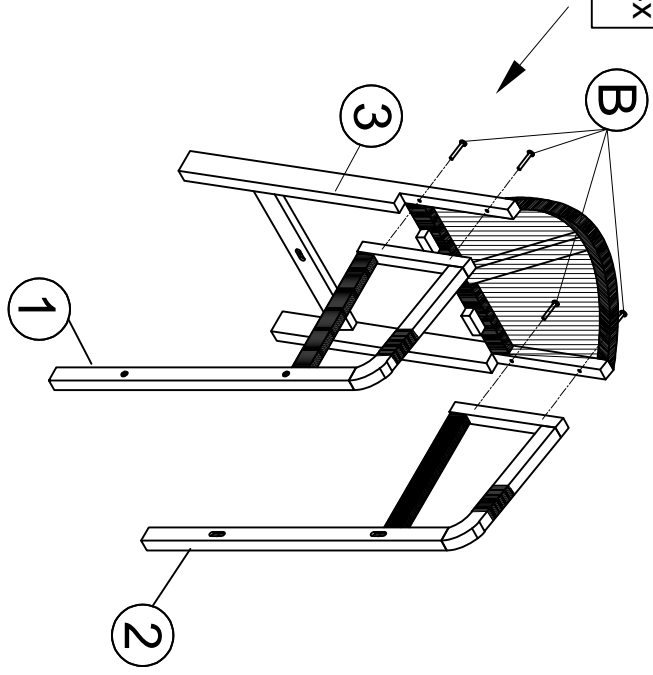

Part List and Hardware List

PIECE	DESCRIPTION	PICTURE	QUANTITY
1	Right Leg		1x
2	Left Leg		1x
3	Back Frame		1x
4	Seat Frame		1x
5	Trim		1x
6	Tie Rod 1		1x
7	Tie Rod 2		1x
8	Back Cushion		1x
9	Seat Cushion		1x
Ⓐ	Screw 1	 M7x60 mm	6x
Ⓑ	Screw 2	 M6x50 mm	6x
Ⓒ	Screw 3	 M6x60 mm	2x
Ⓓ	Foot Cap		4x
Ⓔ	Allen Key	 M4	1x

JY

JONATHAN Y

MODEL#DNG2000-3SET(CHAIR)

Product Dimension: 20.5"D x 23"W x 38"H

If there are any questions relating to defects, missing parts, assembly issues or replacements, please send a detailed email to cs@jonathany.com.

1

(A)		M7x60 mm	1x
-----	------------------------------------------------------------------------------------	----------	----

2

(B)		M6x50 mm	4x
-----	---------------------------------------------------------------------------------------	----------	----

5

(A)		2x
(B)		2x

7

6

(D)		4x
-----	-----------------------------------------------------------------------------------	----

Part List and Hardware List

PIECE	DESCRIPTION	PICTURE	QUANTITY
1	Top Frame		1x
2	Trim Table		2x
3	Leg		2x
4	Tie Rod		1x
(A)	Screw 1	 M7x90 mm	4x
(B)	Screw 2	 M7x60 mm	2x
(C)	Screw 3	 M6x60 mm	2x
(D)	Screw 4	 M5x60 mm	10x
(E)	Foot Cap		4x
(F)	Allen Key	 M4	1x