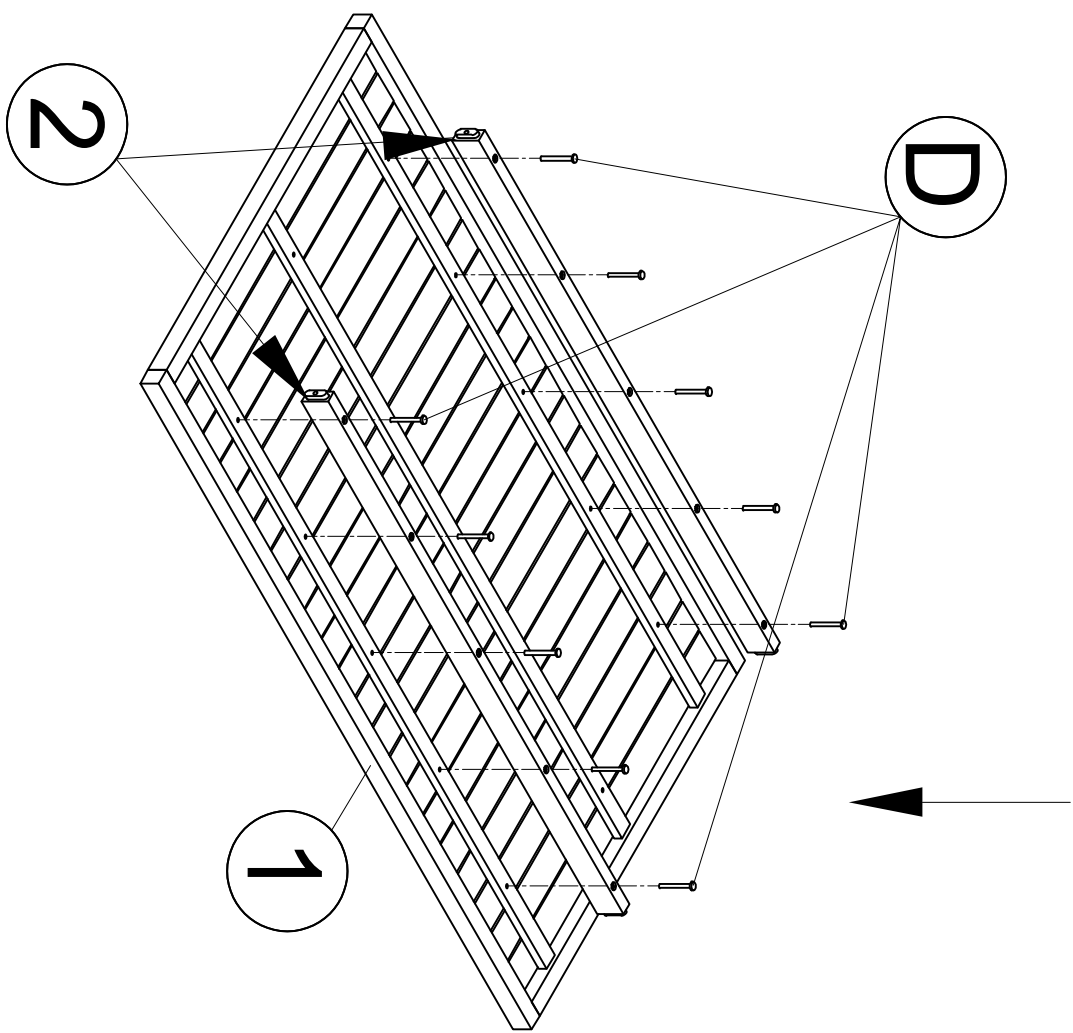

Part List and Hardware List

PIECE	DESCRIPTION	PICTURE	QUANTITY
1	Right Leg		1x
2	Left Leg		1x
3	Back Frame		1x
4	Seat Frame		1x
5	Trim		1x
6	Tie Rod 1		1x
7	Tie Rod 2		1x
8	Back Cushion		1x
9	Seat Cushion		1x
Ⓐ	Screw 1	 M7x60 mm	6x
Ⓑ	Screw 2	 M6x50 mm	6x
Ⓒ	Screw 3	 M6x60 mm	2x
Ⓓ	Foot Cap		4x
Ⓔ	Allen Key	 M4	1x

5

(A)		2x
(B)		2x

7

6

(D)		4x
-----	-----------------------------------------------------------------------------------	----

Part List and Hardware List

PIECE	DESCRIPTION	PICTURE	QUANTITY
1	Top Frame		1x
2	Trim Table		2x
3	Leg		2x
4	Tie Rod		1x
(A)	Screw 1	 M7x90 mm	4x
(B)	Screw 2	 M7x60 mm	2x
(C)	Screw 3	 M6x60 mm	2x
(D)	Screw 4	 M5x60 mm	10x
(E)	Foot Cap		4x
(F)	Allen Key	 M4	1x

JY

JONATHAN Y

MODEL#DNG2000-3SET(TABLE)

Product Dimension: 55"D x 31.5"W x 37"H

If there are any questions relating to defects, missing parts, assembly issues or replacements, please send a detailed email to cs@jonathany.com.

1

2

3

 <p>A M7x90 mm</p>	4X
 <p>B M7x60 mm</p>	2X

4

 <p>E</p>	 <p>4X</p>
------------------------------------------------------------------------------------------------	-------------------------------------------------------------------------------------------------