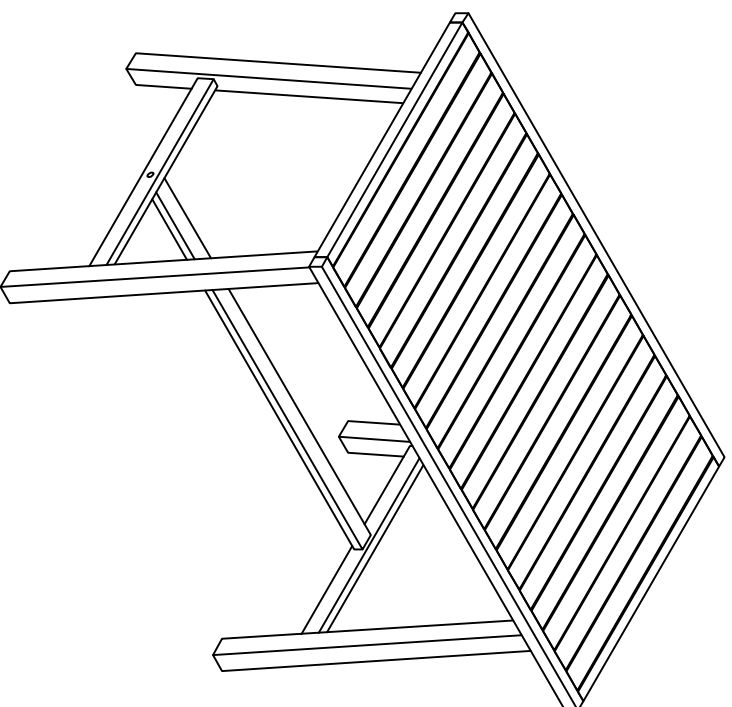

Part List and Hardware List

PIECE	DESCRIPTION	PICTURE	QUANTITY
1	Right Leg		1x
2	Left Leg		1x
3	Back Frame		1x
4	Seat Frame		1x
5	Trim		1x
6	Tie Rod 1		1x
7	Tie Rod 2		1x
8	Back Cushion		1x
9	Seat Cushion		1x
Ⓐ	Screw 1	 M7x60 mm	6x
Ⓑ	Screw 2	 M6x50 mm	6x
Ⓒ	Screw 3	 M6x60 mm	2x
Ⓓ	Foot Cap		4x
Ⓔ	Allen Key	 M4	1x

5

(A)		2x
(B)		2x

7

6

(D)		4x
-----	-----------------------------------------------------------------------------------	----

Part List and Hardware List

PIECE	DESCRIPTION	PICTURE	QUANTITY
1	Top Frame		1x
2	Trim Table		2x
3	Leg		2x
4	Tie Rod		1x
(A)	Screw 1	 M7x90 mm	4x
(B)	Screw 2	 M7x60 mm	2x
(C)	Screw 3	 M6x60 mm	2x
(D)	Screw 4	 M5x60 mm	10x
(E)	Foot Cap		4x
(F)	Allen Key	 M4	1x

JY

JONATHAN Y

MODEL#DNG2000-3SET(TABLE)

Product Dimension: 55"D x 31.5"W x 37"H

If there are any questions relating to defects, missing parts, assembly issues or replacements, please send a detailed email to cs@jonathany.com.