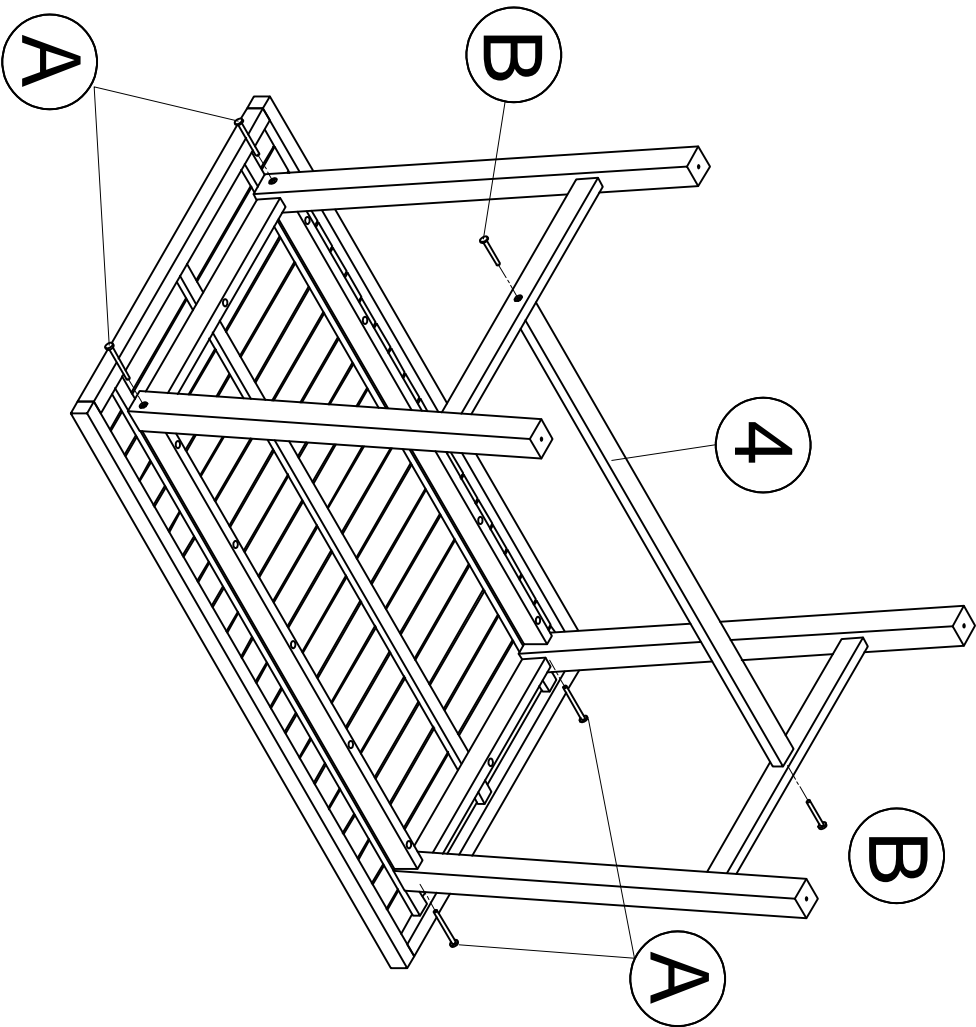

Part List and Hardware List

PIECE	DESCRIPTION	PICTURE	QUANTITY
1	Right Leg		1x
2	Left Leg		1x
3	Back Frame		1x
4	Seat Frame		1x
5	Trim		1x
6	Tie Rod 1		1x
7	Tie Rod 2		1x
8	Back Cushion		1x
9	Seat Cushion		1x
Ⓐ	Screw 1	 M7x60 mm	6x
Ⓑ	Screw 2	 M6x50 mm	6x
Ⓒ	Screw 3	 M6x60 mm	2x
Ⓓ	Foot Cap		4x
Ⓔ	Allen Key	 M4	1x

5

(A)		2x
(B)		2x

7

6

(D)		4x
-----	-----------------------------------------------------------------------------------	----

Part List and Hardware List

PIECE	DESCRIPTION	PICTURE	QUANTITY
1	Top Frame		1x
2	Trim Table		2x
3	Leg		2x
4	Tie Rod		1x
(A)	Screw 1	 M7x90 mm	4x
(B)	Screw 2	 M7x60 mm	2x
(C)	Screw 3	 M6x60 mm	2x
(D)	Screw 4	 M5x60 mm	10x
(E)	Foot Cap		4x
(F)	Allen Key	 M4	1x

JY

JONATHAN Y

MODEL#DNG2000-3SET(TABLE)

Product Dimension: 55"D x 31.5"W x 37"H

If there are any questions relating to defects, missing parts, assembly issues or replacements, please send a detailed email to cs@jonathany.com.

1

2

3

 <p>A M7x90 mm</p>	4X
 <p>B M7x60 mm</p>	2X

4

 <p>E</p>	 <p>4X</p>
------------------------------------------------------------------------------------------------	-------------------------------------------------------------------------------------------------