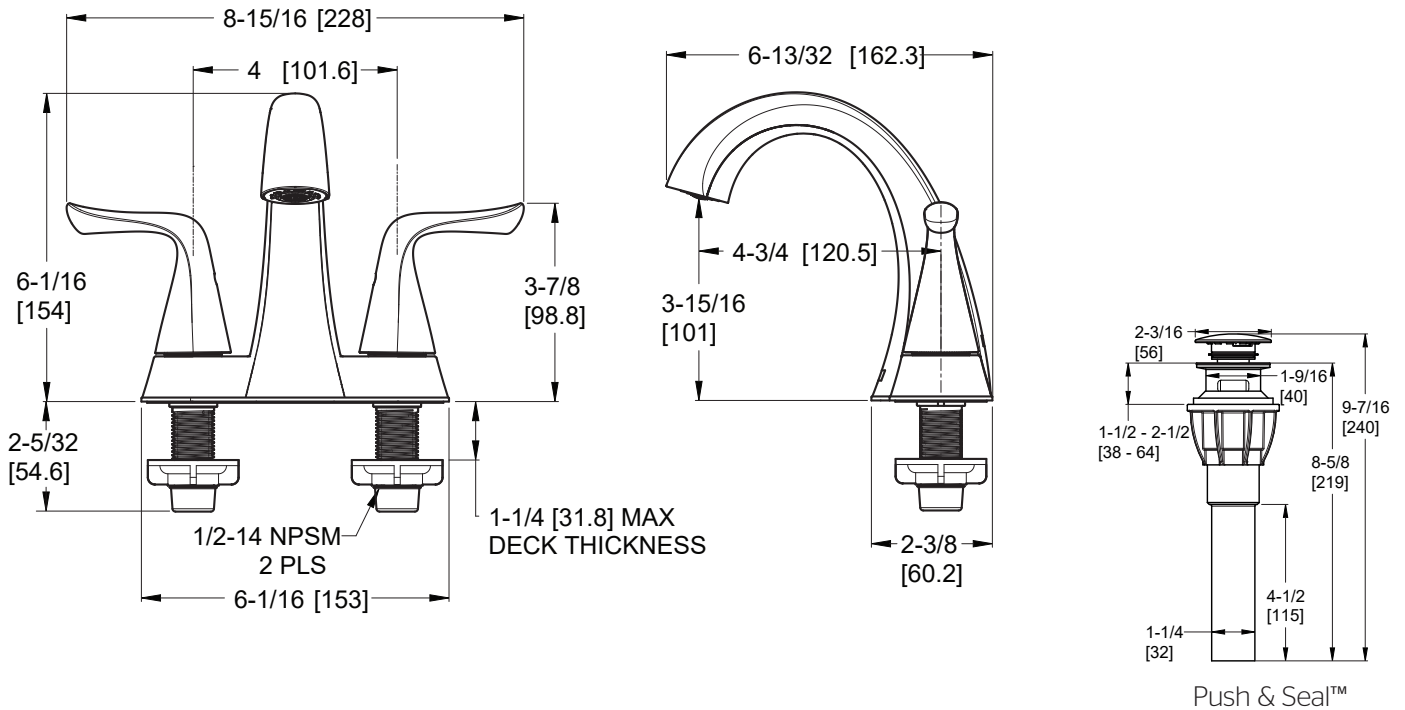

## Specifications

- Push & Seal™ Pop-Up Drain
- TiteSeal™ Deckplate

## Dimensions

Ø1 Min to Ø1-1/2 Max. Deck Hole Openings