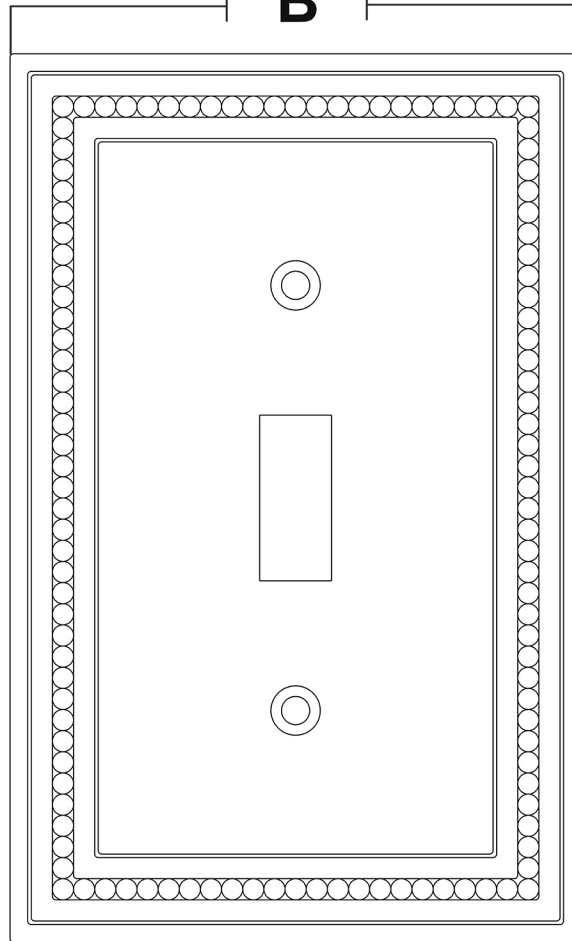

WALL PLATE DIMENSIONS

C

B

A

A. HEIGHT = 4.96 in (126 mm)

B. LENGTH = 3.19 in (81 mm)

C. WIDTH = 0.30 in (7.5 mm)