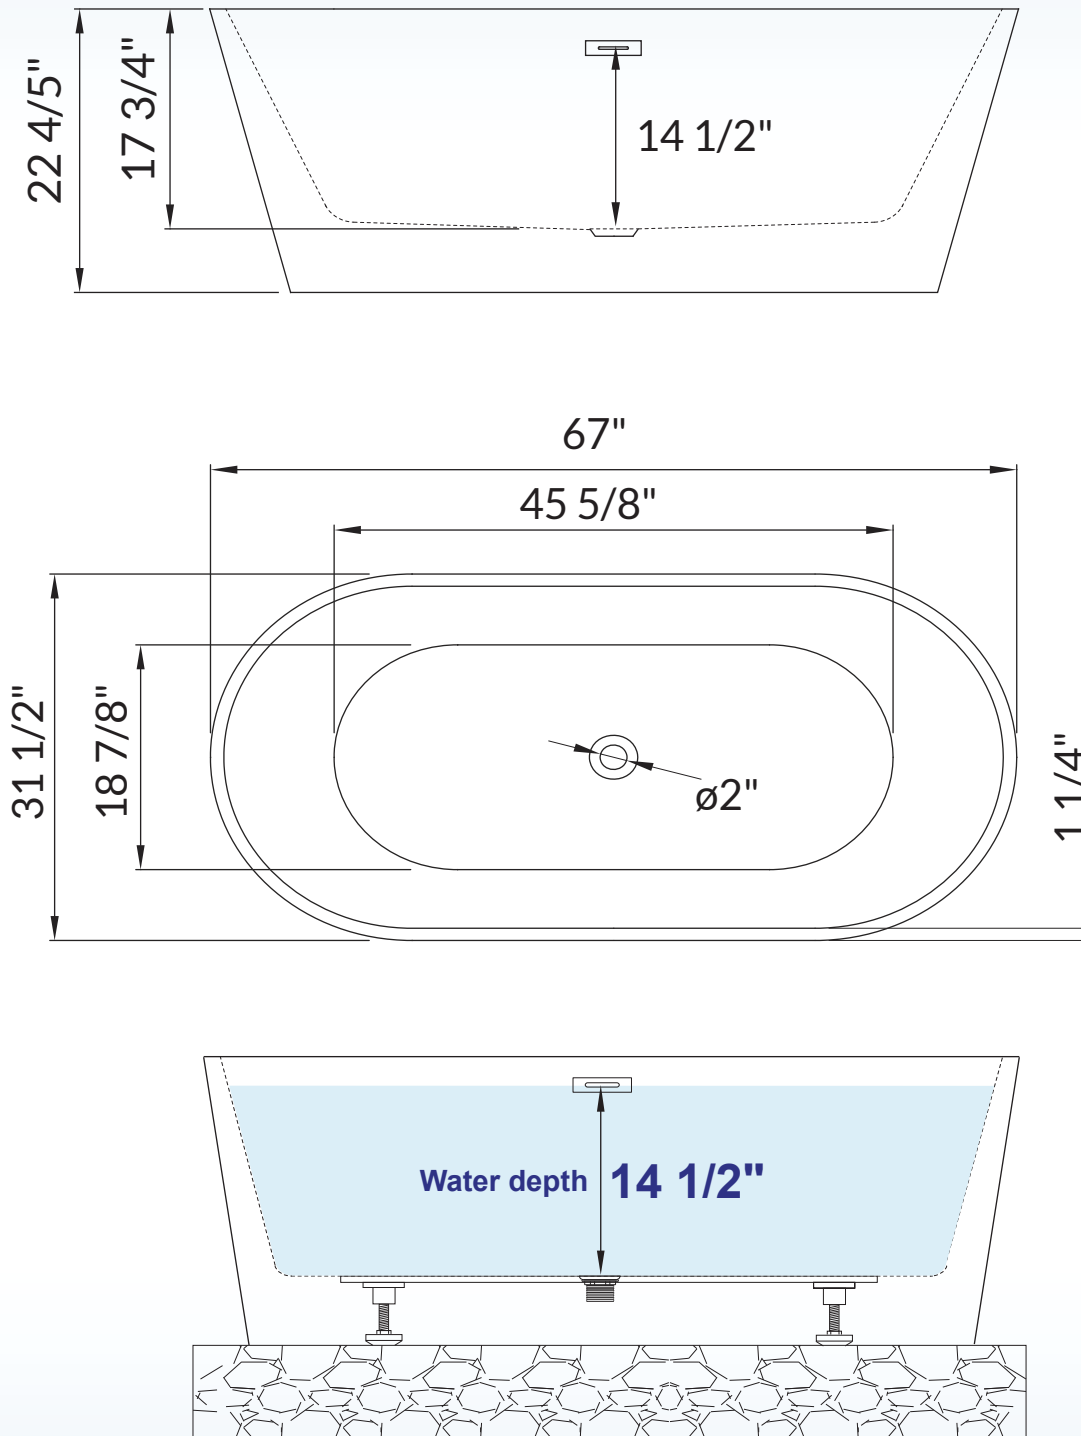

WOODBIDGE®

IMPORTANT INFORMATION

- Measurements are $\pm 1/2"$ and subject to change without notice
- Specifications & Configurations are subject to change without notice
- Please measure tub on-site before installation
- Please note that installer(s) must be certified or warranty will be voided
- Measurements herein supersede all others published prior to publication date shown below
- Before ordering or installing, please consider future access to equipment