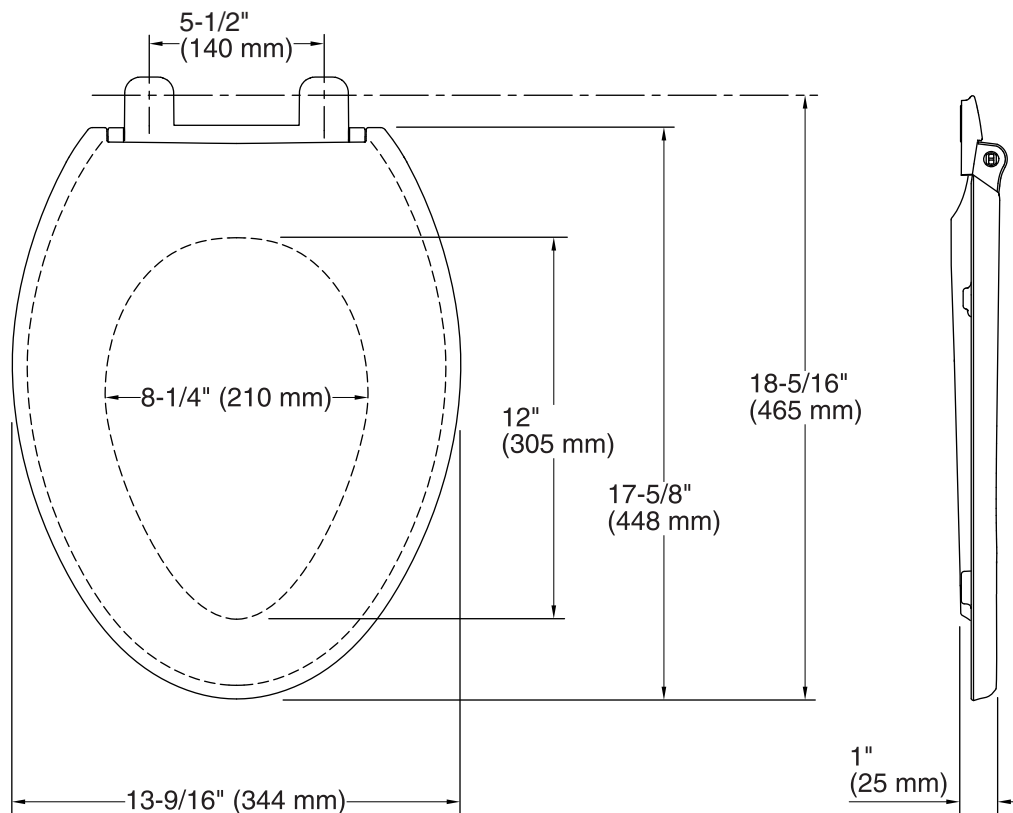

Reveal® Quiet-Close™

Elongated Toilet Seat

K-4008

Features

- Solid polypropylene plastic.
- Elongated closed-front seat.
- Contoured seat for user comfort.
- Quiet-Close™ lid and ring prevents slamming.
- Quick-Release™ hinge caps snap open and seat pulls forward for removal.
- Quick-Attach™ stainless steel fastener allows for top-mount screwdriver only installation.
- Elegant lid design for a clean and sleek aesthetic.
- Grip-Tight bumpers hold seat firmly in place.

Technical Information

All product dimensions are nominal.

Seat shape type: Elongated

Seat front type: Closed front

Seat hinge type: Quick-Attach®, Quiet-Close™, Quick-Release™

Seat-mounting holes: 5-1/2" (140 mm)