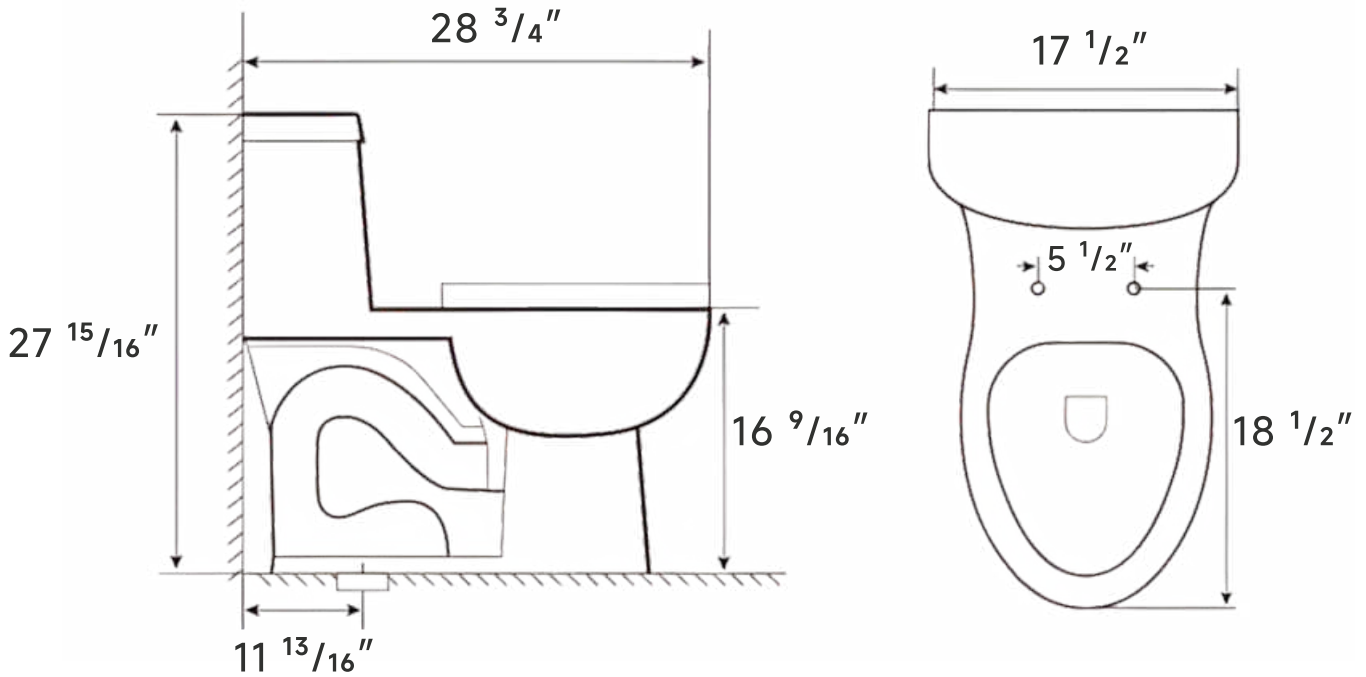

FEATURES

- Sleek One-Piece Design
- Elongated Comfort Bowl
- ADA-Compliant Seat Height
- Powerful Rim-Jet Siphonic Flush
- Soft-Close & Quick-Release Seat
- Fully Glazed Trapway
- Left-Side Chrome Trip Lever

ADA-Compliant
Accessibility

High-Performance
Rim Jet Flush

CUPC Quality
Assurance

Modern One-Piece
Styling

SPECIFICATIONS

Model	LSBU02T04	Flush Type	Siphon Jet	Structure	One-Piece
Installation Type	Floor Mounted	Dimension	28 ³ / ₄ "D x 17 ¹ / ₂ "W x 27 ¹⁵ / ₁₆ "H		
Seat Height	17 ¹ / ₄ " (438mm)	Net Weight	89.51 Pounds	Rough-In	12" (300mm)
Bowl Shape	Elongated	Flush Volume	1.28 GPF (4.8 LPF)	Drainage Pattern	S-Trap
Trapway Diameter	3 ¹ / ₈ " (80mm)	Material	Vitreous China	Supply Line	Fits ¹ / ₂ " & ⁷ / ₈ "
Finish	Marbled Oceanic Blue Gold	Warranty	1-Year		
Included Parts	One-Piece Toilet, Soft-Close Seat, Wax Ring, Flange with Bolt Kit, Adapter, User Manual				

DIMENSIONS

PRODUCT DISPLAY

HIGH EFFICIENCY TOILET

WATERSENSE CERTIFIED

MAP PREMIUM CERTIFIED

ADA COMPLIANT

CUPC COMPLIANT

STANDARDS / CODES