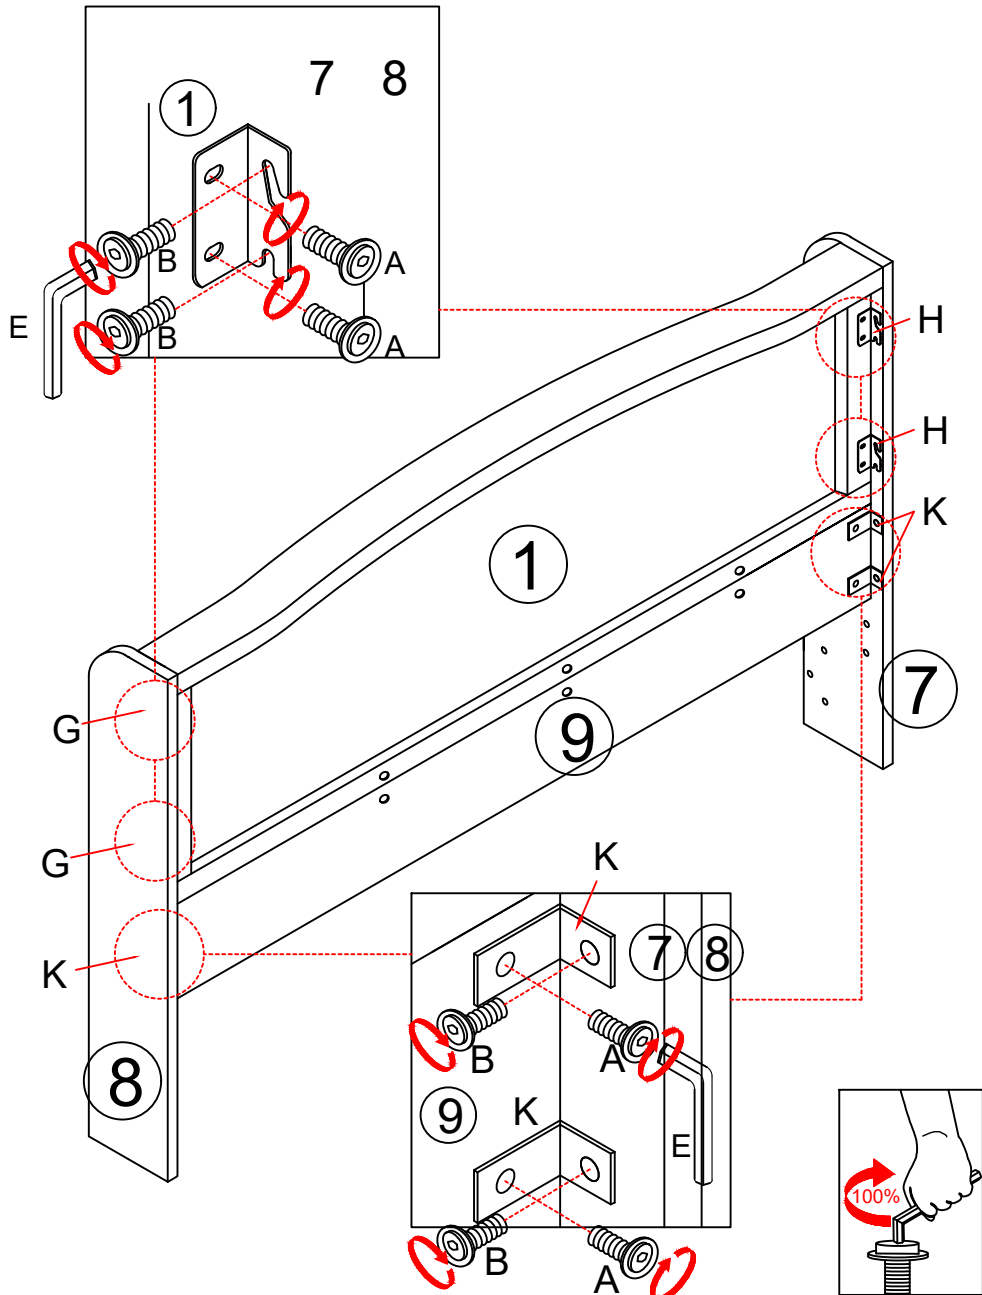

1	M8*18 A*12PCS	M8*25 B*12PCS	G*2PCS	H*2PCS	K*4PCS	E*1PC