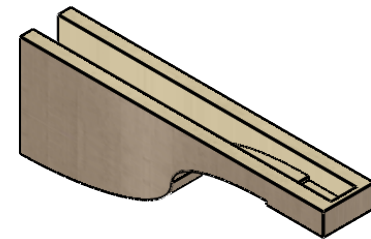

ITEM NUMBER: CORU04X24X08DELRCPR

4"W X 24"D X 8"H SERIES 3 THIN DEL MONTE ROUGH CEDAR TIMBERTHANE
FAUX WOOD CORBEL, PRIMED

SIDE PROFILE

FRONT PROFILE

ISOMETRIC

EKENA MILLWORK
2300 WEST MAIN ST.
CLARKSVILLE, TX 75426
TOLL FREE: 866-607-0453
WWW.EKENAMILLWORK.COM