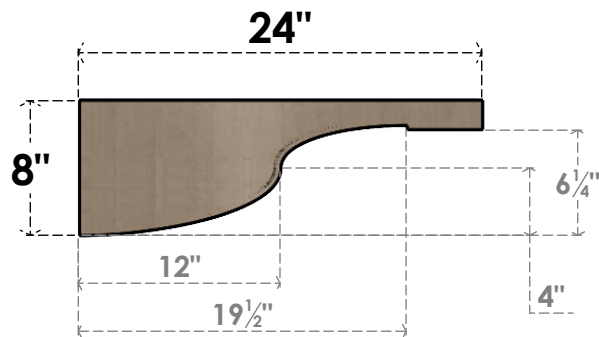

ITEM NUMBER: CORU04X24X08DELRCPR

4"W X 24"D X 8"H SERIES 3 THIN DEL MONTE ROUGH CEDAR TIMBERTHANE
FAUX WOOD CORBEL, PRIMED

SIDE PROFILE

FRONT PROFILE

ISOMETRIC

EKENA MILLWORK
2300 WEST MAIN ST.
CLARKSVILLE, TX 75426
TOLL FREE: 866-607-0453
WWW.EKENAMILLWORK.COM

NOTES

1. INSTALLATION TO BE COMPLETED IN ACCORDANCE WITH MANUFACTURER'S SPECIFICATIONS.
2. DRAWING MAY NOT BE TO SCALE
3. THIS DRAWING IS INTENDED FOR DESIGN AND PLANNING PURPOSES ONLY.
4. ALL INFORMATION CONTAINED HEREIN WAS CURRENT AT THE TIME OF DEVELOPMENT BUT MUST BE REVIEWED AND APPROVED BY THE PRODUCT MANUFACTURER TO BE CONSIDERED ACCURATE.
5. TIMBERTHANE ARCHITECTURAL PRODUCTS ARE MADE FROM HIGH DENSITY URETHANE AND COME FACTORY PRIMED