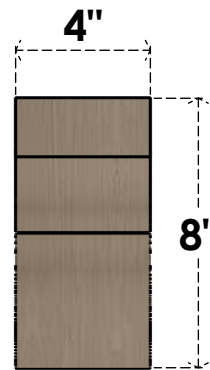

ITEM NUMBER: CORU04X24X08DELRCPR

4"W X 24"D X 8"H SERIES 3 THIN DEL MONTE ROUGH CEDAR TIMBERTHANE
FAUX WOOD CORBEL, PRIMED

SIDE PROFILE

FRONT PROFILE

ISOMETRIC

EKENA MILLWORK
2300 WEST MAIN ST.
CLARKSVILLE, TX 75426
TOLL FREE: 866-607-0453
WWW.EKENAMILLWORK.COM