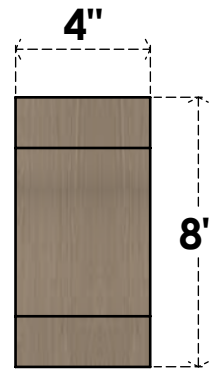

ITEM NUMBER: CORU04X24X08ALPRCPR

4"W X 24"D X 8"H SERIES 3 THIN ALPINE ROUGH CEDAR TIMBERTHANE FAUX WOOD CORBEL, PRIMED

SIDE PROFILE

FRONT PROFILE

ISOMETRIC

EKENA MILLWORK
2300 WEST MAIN ST.
CLARKSVILLE, TX 75426
TOLL FREE: 866-607-0453
WWW.EKENAMILLWORK.COM

NOTES

1. INSTALLATION TO BE COMPLETED IN ACCORDANCE WITH MANUFACTURER'S SPECIFICATIONS.
2. DRAWING MAY NOT BE TO SCALE
3. THIS DRAWING IS INTENDED FOR DESIGN AND PLANNING PURPOSES ONLY.
4. ALL INFORMATION CONTAINED HEREIN WAS CURRENT AT THE TIME OF DEVELOPMENT BUT MUST BE REVIEWED AND APPROVED BY THE PRODUCT MANUFACTURER TO BE CONSIDERED ACCURATE.
5. TIMBERTHANE ARCHITECTURAL PRODUCTS ARE MADE FROM HIGH DENSITY URETHANE AND COME FACTORY PRIMED