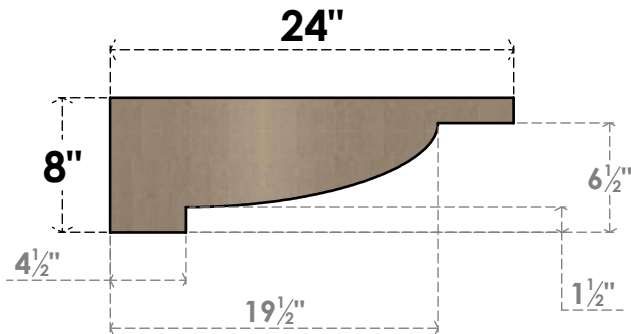

ITEM NUMBER: CORU04X24X08ALPRCPR

4"W X 24"D X 8"H SERIES 3 THIN ALPINE ROUGH CEDAR TIMBERTHANE FAUX WOOD CORBEL, PRIMED

SIDE PROFILE

FRONT PROFILE

ISOMETRIC

EKENA MILLWORK
2300 WEST MAIN ST.
CLARKSVILLE, TX 75426
TOLL FREE: 866-607-0453
WWW.EKENAMILLWORK.COM

NOTES

1. INSTALLATION TO BE COMPLETED IN ACCORDANCE WITH MANUFACTURER'S SPECIFICATIONS.
2. DRAWING MAY NOT BE TO SCALE
3. THIS DRAWING IS INTENDED FOR DESIGN AND PLANNING PURPOSES ONLY.
4. ALL INFORMATION CONTAINED HEREIN WAS CURRENT AT THE TIME OF DEVELOPMENT BUT MUST BE REVIEWED AND APPROVED BY THE PRODUCT MANUFACTURER TO BE CONSIDERED ACCURATE.
5. TIMBERTHANE ARCHITECTURAL PRODUCTS ARE MADE FROM HIGH DENSITY URETHANE AND COME FACTORY PRIMED