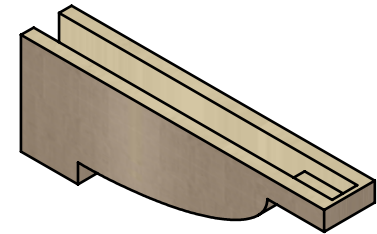

ITEM NUMBER: CORU04X24X08ALPRCPR

4"W X 24"D X 8"H SERIES 3 THIN ALPINE ROUGH CEDAR TIMBERTHANE FAUX WOOD CORBEL, PRIMED

SIDE PROFILE

FRONT PROFILE

ISOMETRIC

EKENA MILLWORK
2300 WEST MAIN ST.
CLARKSVILLE, TX 75426
TOLL FREE: 866-607-0453
WWW.EKENAMILLWORK.COM

NOTES

1. INSTALLATION TO BE COMPLETED IN ACCORDANCE WITH MANUFACTURER'S SPECIFICATIONS.
2. DRAWING MAY NOT BE TO SCALE
3. THIS DRAWING IS INTENDED FOR DESIGN AND PLANNING PURPOSES ONLY.
4. ALL INFORMATION CONTAINED HEREIN WAS CURRENT AT THE TIME OF DEVELOPMENT BUT MUST BE REVIEWED AND APPROVED BY THE PRODUCT MANUFACTURER TO BE CONSIDERED ACCURATE.
5. TIMBERTHANE ARCHITECTURAL PRODUCTS ARE MADE FROM HIGH DENSITY URETHANE AND COME FACTORY PRIMED