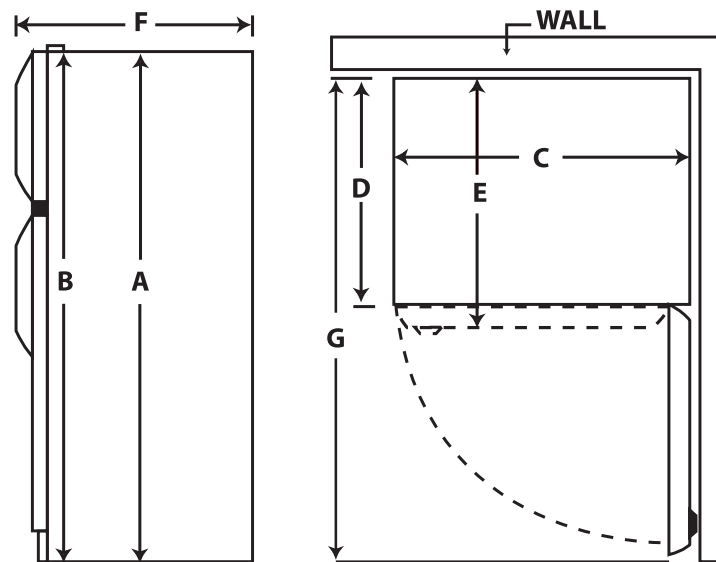

Top Mount Refrigerator
FRT21IL4FW
012505671043

Frigidaire

Fresh. The way you like it.

Installation

Allow 2" of clearance on hinge side of refrigerator when installing next to a wall where handle may make contact.

Model Size	Cabinet Dimensions			B-Total Height (With Hinge Cover)	E-Depth (Including Door)	F-Total Depth (With Handles)	G-Total Depth 90° Open
	A-Height	C-Width	D-Depth				
20.5 cu ft.	68 1/4"	29 5/8"	28 1/2"	69"	31 3/4"	34"	60"