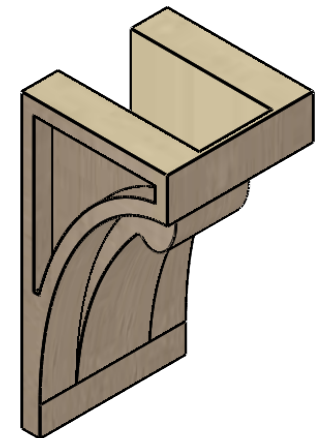

ITEM NUMBER: CORU04X04X08VIORCPR

4"W X 4"D X 8"H SERIES 2 WIDE VIOLA ROUGH CEDAR TIMBERTHANE FAUX WOOD CORBEL, PRIMED

SIDE PROFILE

FRONT PROFILE

ISOMETRIC

EKENA MILLWORK
2300 WEST MAIN ST.
CLARKSVILLE, TX 75426
TOLL FREE: 866-607-0453
WWW.EKENAMILLWORK.COM

NOTES

1. INSTALLATION TO BE COMPLETED IN ACCORDANCE WITH MANUFACTURER'S SPECIFICATIONS.
2. DRAWING MAY NOT BE TO SCALE
3. THIS DRAWING IS INTENDED FOR DESIGN AND PLANNING PURPOSES ONLY.
4. ALL INFORMATION CONTAINED HEREIN WAS CURRENT AT THE TIME OF DEVELOPMENT BUT MUST BE REVIEWED AND APPROVED BY THE PRODUCT MANUFACTURER TO BE CONSIDERED ACCURATE.
5. TIMBERTHANE ARCHITECTURAL PRODUCTS ARE MADE FROM HIGH DENSITY URETHANE AND COME FACTORY PRIMED