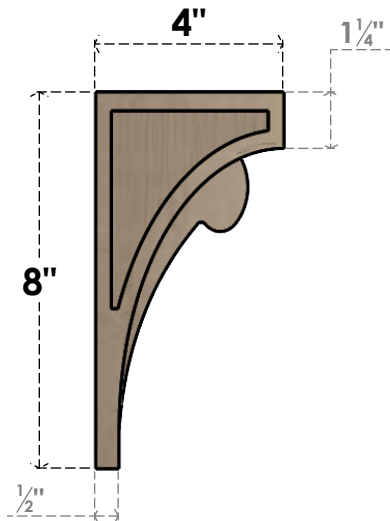

ITEM NUMBER: CORU04X04X08VIORCPR

4"W X 4"D X 8"H SERIES 2 WIDE VIOLA ROUGH CEDAR TIMBERTHANE FAUX WOOD CORBEL, PRIMED

SIDE PROFILE

FRONT PROFILE

ISOMETRIC

EKENA MILLWORK
2300 WEST MAIN ST.
CLARKSVILLE, TX 75426
TOLL FREE: 866-607-0453
WWW.EKENAMILLWORK.COM

NOTES

1. INSTALLATION TO BE COMPLETED IN ACCORDANCE WITH MANUFACTURER'S SPECIFICATIONS.
2. DRAWING MAY NOT BE TO SCALE
3. THIS DRAWING IS INTENDED FOR DESIGN AND PLANNING PURPOSES ONLY.
4. ALL INFORMATION CONTAINED HEREIN WAS CURRENT AT THE TIME OF DEVELOPMENT BUT MUST BE REVIEWED AND APPROVED BY THE PRODUCT MANUFACTURER TO BE CONSIDERED ACCURATE.
5. TIMBERTHANE ARCHITECTURAL PRODUCTS ARE MADE FROM HIGH DENSITY URETHANE AND COME FACTORY PRIMED