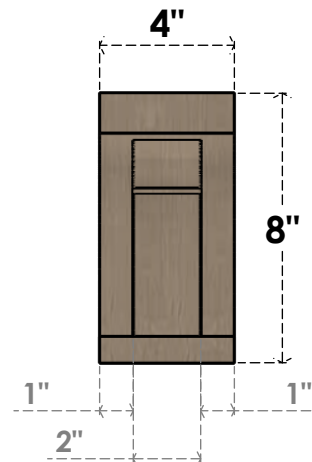

ITEM NUMBER: CORU04X04X08VIORCPR

4"W X 4"D X 8"H SERIES 2 WIDE VIOLA ROUGH CEDAR TIMBERTHANE FAUX WOOD CORBEL, PRIMED

SIDE PROFILE

FRONT PROFILE

ISOMETRIC

EKENA MILLWORK
2300 WEST MAIN ST.
CLARKSVILLE, TX 75426
TOLL FREE: 866-607-0453
WWW.EKENAMILLWORK.COM