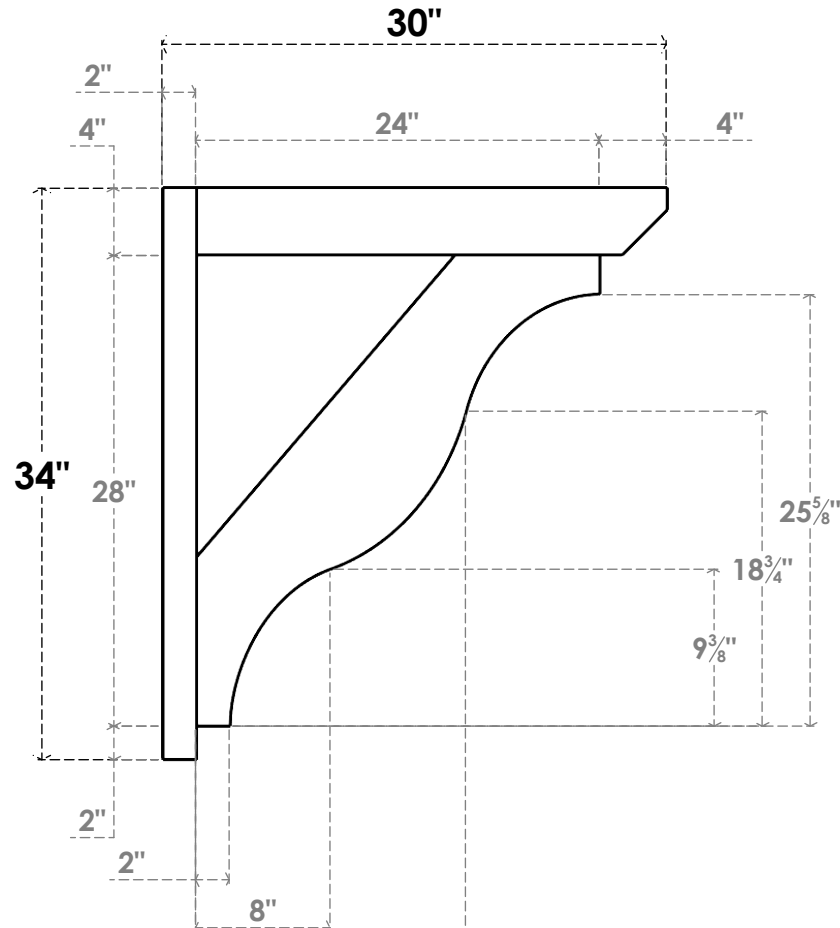

ITEM NUMBER: OUTUROC040X060X30000X34000X040X020X040FST24RCPR

4"W TOP X 6"W BACK X 30"D X 34"H X 4"T TOP X 2"T BACK TIMBERTHANE ROUGH CEDAR FUNSTON FAUX WOOD OPEN OUTLOOKER, SLAT TOP AND BLOCK BACK, 4"W CLOSED BRACE, PRIMED TAN

SIDE PROFILE

FRONT PROFILE

ISOMETRIC

GENERATED DATE : 07/06/2023

EKENA MILLWORK
2300 WEST MAIN ST.
CLARKSVILLE, TX 75426
TOLL FREE: 866-607-0453
WWW.EKENAMILLWORK.COM

NOTES

1. INSTALLATION TO BE COMPLETED IN ACCORDANCE WITH MANUFACTURER'S SPECIFICATIONS.
2. DRAWING MAY NOT BE TO SCALE
3. THIS DRAWING IS INTENDED FOR DESIGN AND PLANNING PURPOSES ONLY.
4. ALL INFORMATION CONTAINED HEREIN WAS CURRENT AT THE TIME OF DEVELOPMENT BUT MUST BE REVIEWED AND APPROVED BY THE PRODUCT MANUFACTURER TO BE CONSIDERED ACCURATE.
5. TIMBERTHANE ARCHITECTURAL PRODUCTS ARE MADE FROM HIGH DENSITY URETHANE AND COME FACTORY PRIMED