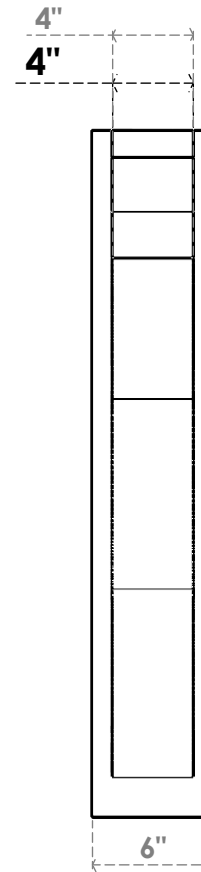

ITEM NUMBER: OUTUROC040X060X30000X34000X040X020X040FST24RCPR

4"W TOP X 6"W BACK X 30"D X 34"H X 4"T TOP X 2"T BACK TIMBERTHANE ROUGH CEDAR FUNSTON FAUX WOOD OPEN OUTLOOKER, SLAT TOP AND BLOCK BACK, 4"W CLOSED BRACE, PRIMED TAN

SIDE PROFILE

FRONT PROFILE

ISOMETRIC

GENERATED DATE : 07/06/2023

EKENA MILLWORK
2300 WEST MAIN ST.
CLARKSVILLE, TX 75426
TOLL FREE: 866-607-0453
WWW.EKENAMILLWORK.COM

NOTES

1. INSTALLATION TO BE COMPLETED IN ACCORDANCE WITH MANUFACTURER'S SPECIFICATIONS.
2. DRAWING MAY NOT BE TO SCALE
3. THIS DRAWING IS INTENDED FOR DESIGN AND PLANNING PURPOSES ONLY.
4. ALL INFORMATION CONTAINED HEREIN WAS CURRENT AT THE TIME OF DEVELOPMENT BUT MUST BE REVIEWED AND APPROVED BY THE PRODUCT MANUFACTURER TO BE CONSIDERED ACCURATE.
5. TIMBERTHANE ARCHITECTURAL PRODUCTS ARE MADE FROM HIGH DENSITY URETHANE AND COME FACTORY PRIMED