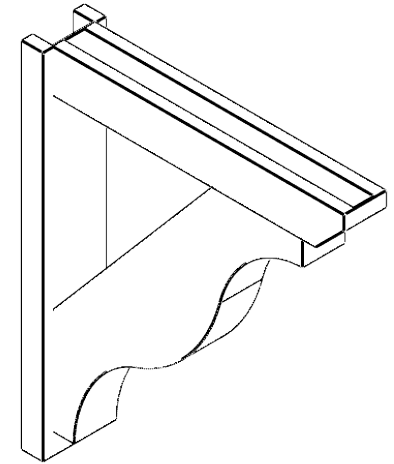

ITEM NUMBER: OUTUROC040X060X30000X34000X040X020X040FST24RCPR

4"W TOP X 6"W BACK X 30"D X 34"H X 4"T TOP X 2"T BACK TIMBERTHANE ROUGH CEDAR FUNSTON FAUX WOOD OPEN OUTLOOKER, SLAT TOP AND BLOCK BACK, 4"W CLOSED BRACE, PRIMED TAN

SIDE PROFILE

FRONT PROFILE

ISOMETRIC

GENERATED DATE : 07/06/2023

EKENA MILLWORK
2300 WEST MAIN ST.
CLARKSVILLE, TX 75426
TOLL FREE: 866-607-0453
WWW.EKENAMILLWORK.COM

NOTES

1. INSTALLATION TO BE COMPLETED IN ACCORDANCE WITH MANUFACTURER'S SPECIFICATIONS.
2. DRAWING MAY NOT BE TO SCALE
3. THIS DRAWING IS INTENDED FOR DESIGN AND PLANNING PURPOSES ONLY.
4. ALL INFORMATION CONTAINED HEREIN WAS CURRENT AT THE TIME OF DEVELOPMENT BUT MUST BE REVIEWED AND APPROVED BY THE PRODUCT MANUFACTURER TO BE CONSIDERED ACCURATE.
5. TIMBERTHANE ARCHITECTURAL PRODUCTS ARE MADE FROM HIGH DENSITY URETHANE AND COME FACTORY PRIMED