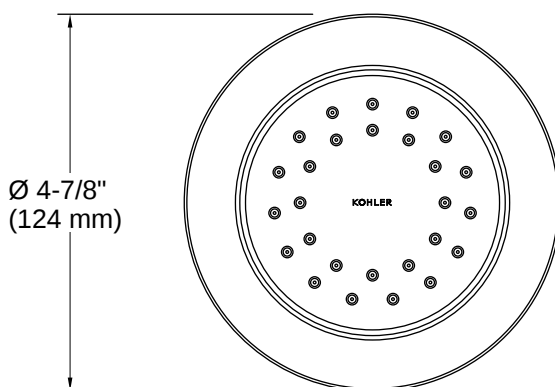

Installation

- Ceiling- or wall-mount

Installation Notes

Install this product according to the installation instructions.