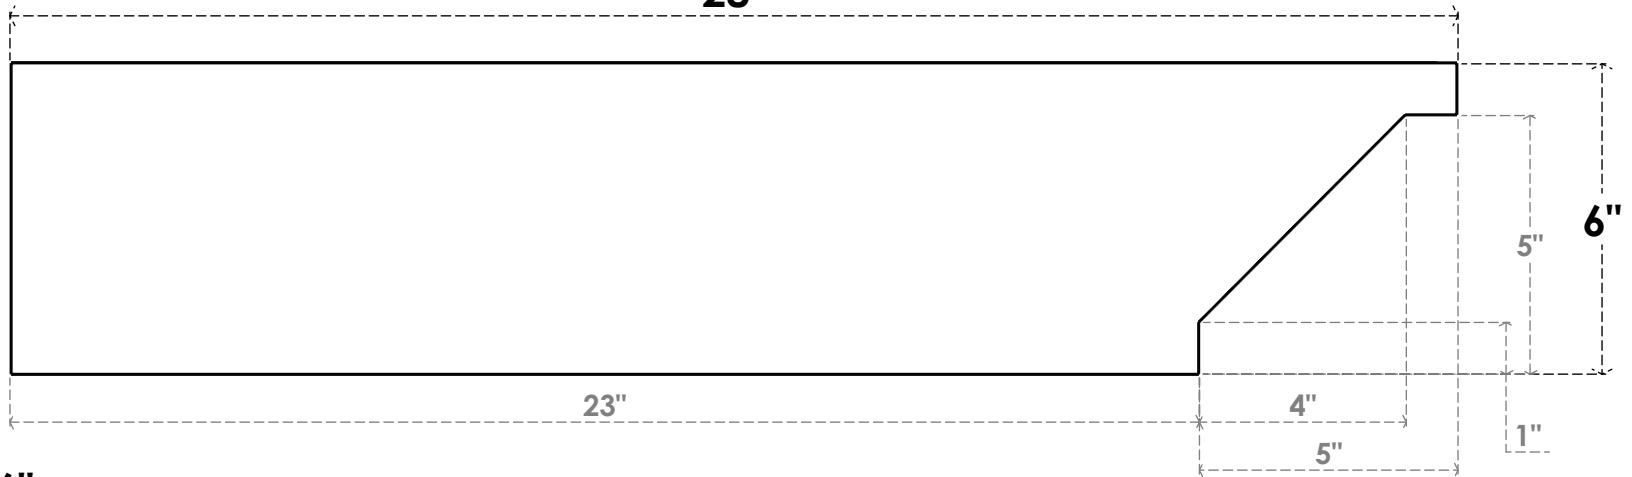

ITEM NUMBER: RFTURO060X06000X28000X006BUR00RCPR

6"W X 6"H X 28"L TIMBERTHANE ROUGH CEDAR BURLINGTON FAUX WOOD OPEN RAFTER TAIL, 6"L END, PRIMED TAN

SIDE PROFILE

FRONT PROFILE

ISOMETRIC

GENERATED DATE : 03/02/2023