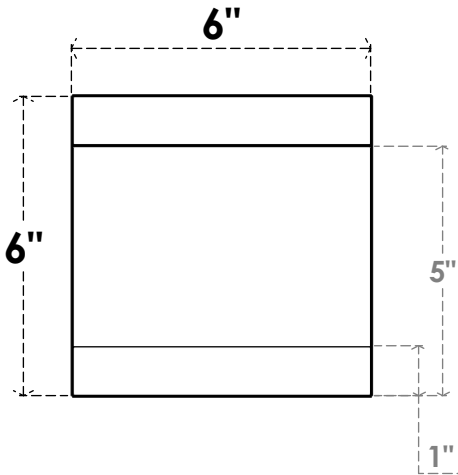

ITEM NUMBER: RFTURO060X06000X28000X006BUR00RCPR

6"W X 6"H X 28"L TIMBERTHANE ROUGH CEDAR BURLINGTON FAUX WOOD OPEN RAFTER TAIL, 6"L END, PRIMED TAN

SIDE PROFILE

FRONT PROFILE

ISOMETRIC

GENERATED DATE : 03/02/2023