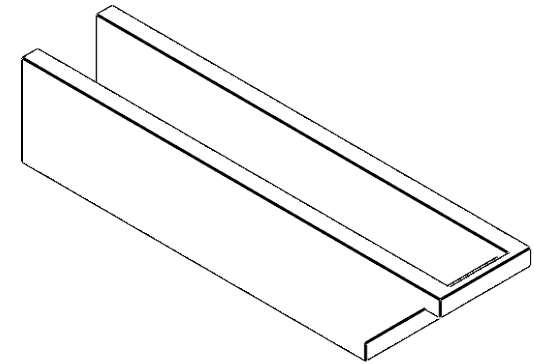

ITEM NUMBER: RFTURO060X06000X28000X006BUR00RCPR

6"W X 6"H X 28"L TIMBERTHANE ROUGH CEDAR BURLINGTON FAUX WOOD OPEN RAFTER TAIL, 6"L END, PRIMED TAN

SIDE PROFILE

FRONT PROFILE

ISOMETRIC

GENERATED DATE : 03/02/2023

EKENA MILLWORK
2300 WEST MAIN ST.
CLARKSVILLE, TX 75426
TOLL FREE: 866-607-0453
WWW.EKENAMILLWORK.COM

NOTES

1. INSTALLATION TO BE COMPLETED IN ACCORDANCE WITH MANUFACTURER'S SPECIFICATIONS.
2. DRAWING MAY NOT BE TO SCALE
3. THIS DRAWING IS INTENDED FOR DESIGN AND PLANNING PURPOSES ONLY.
4. ALL INFORMATION CONTAINED HEREIN WAS CURRENT AT THE TIME OF DEVELOPMENT BUT MUST BE REVIEWED AND APPROVED BY THE PRODUCT MANUFACTURER TO BE CONSIDERED ACCURATE.
5. TIMBERTHANE ARCHITECTURAL PRODUCTS ARE MADE FROM HIGH DENSITY URETHANE AND COME FACTORY PRIMED